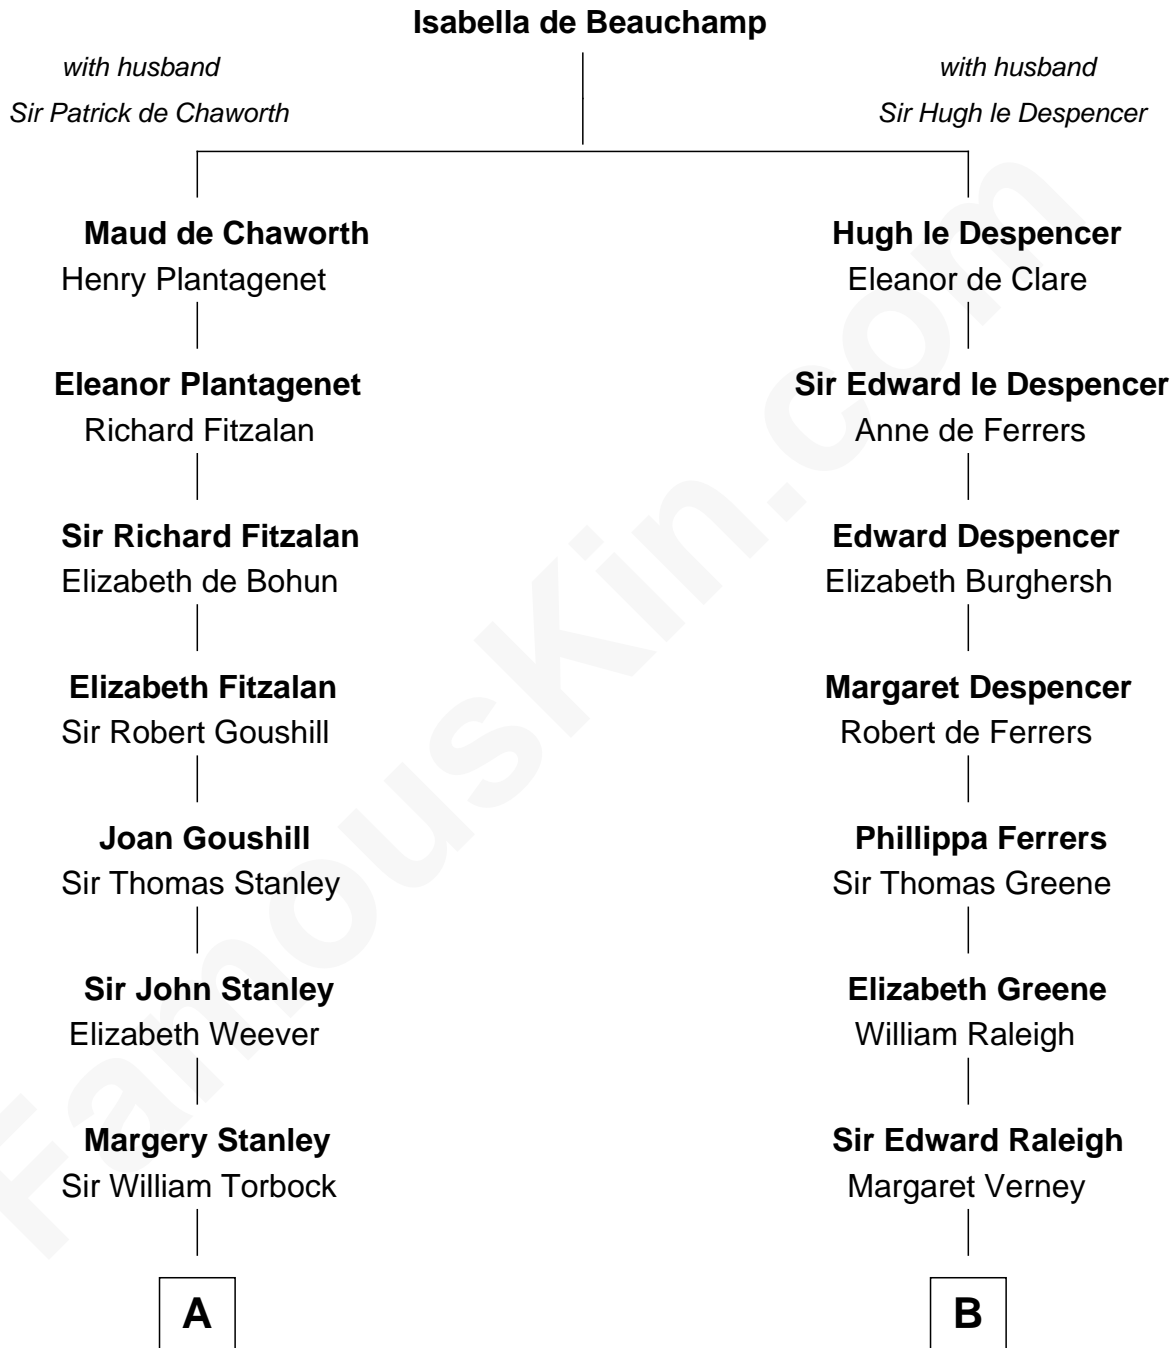

FamousKin.com

Relationship Chart of

Buckminster Fuller

Author, Architect, and Inventor

18th cousin 1 time removed of

Joseph Wharton

Founder of the Wharton School of Business

C

Caroline Matilda Wolcott

Martin Andrews

Caroline Wolcott Andrews

Richard Buckminster Fuller

Buckminster Fuller

Author, Architect, and Inventor

D

Deborah Fisher