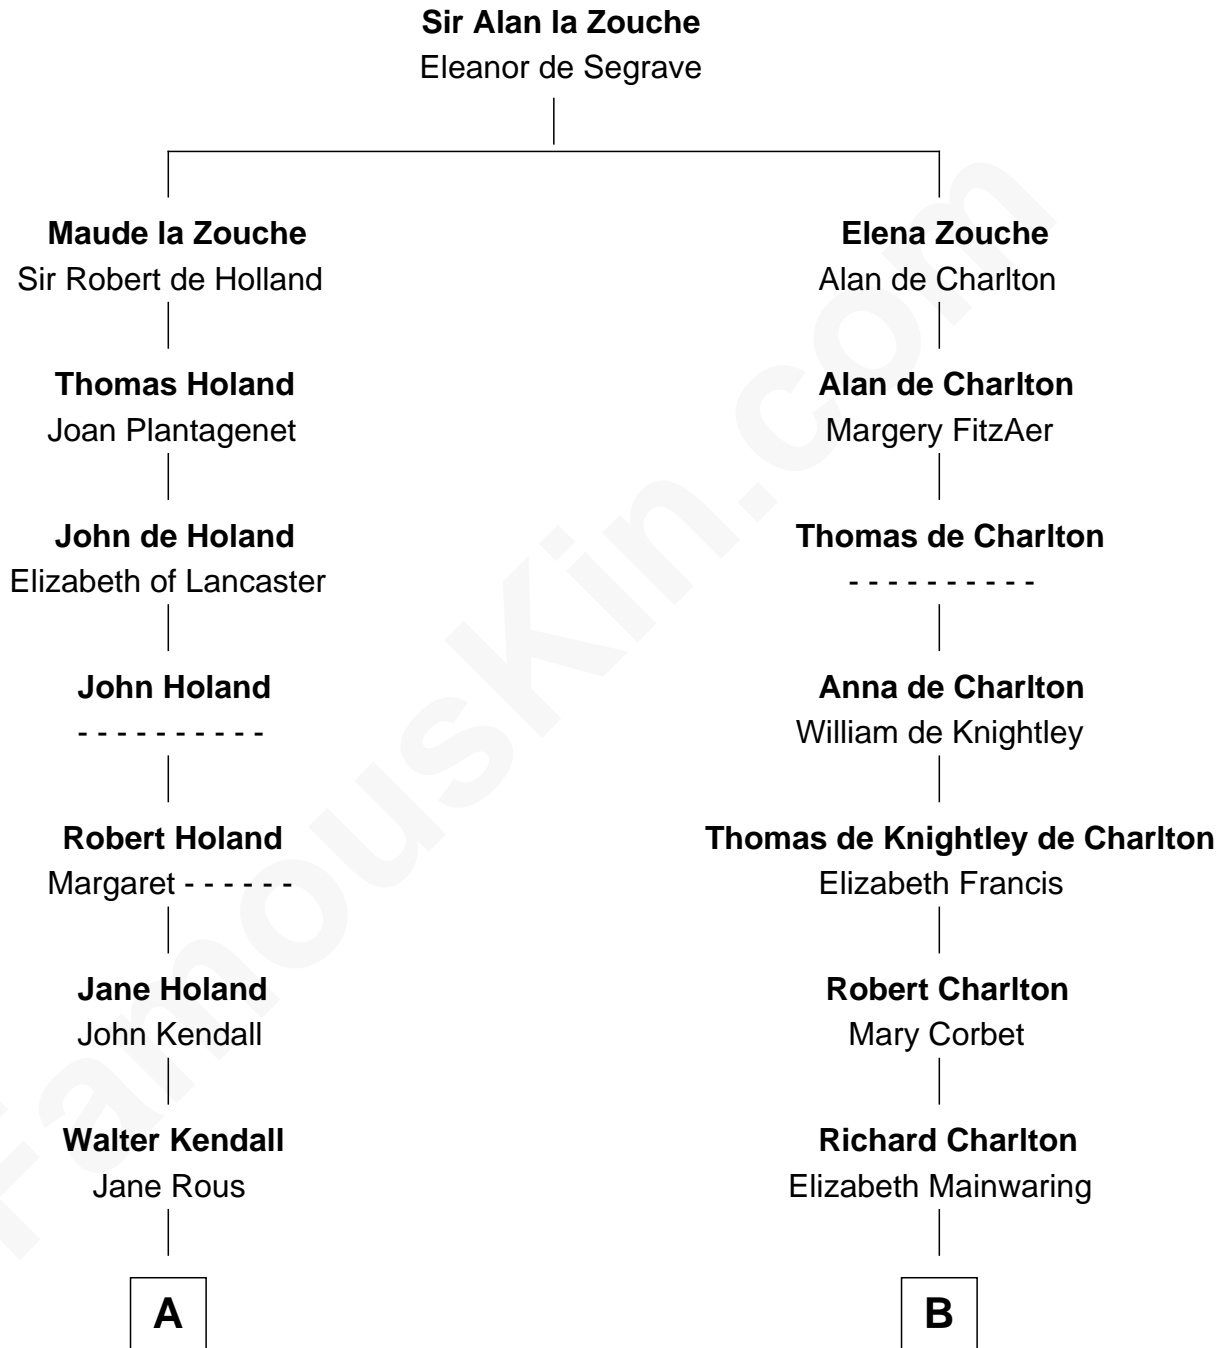

FamousKin.com

Relationship Chart of Buckminster Fuller

Author, Architect, and Inventor

17th cousin 2 times removed of

Jay Gould

American Railroad "Robber Baron"

C

—
Caroline Matilda Wolcott

Martin Andrews

—
Caroline Wolcott Andrews

Richard Buckminster Fuller

—
Buckminster Fuller

Author, Architect, and Inventor

FamousKin.com