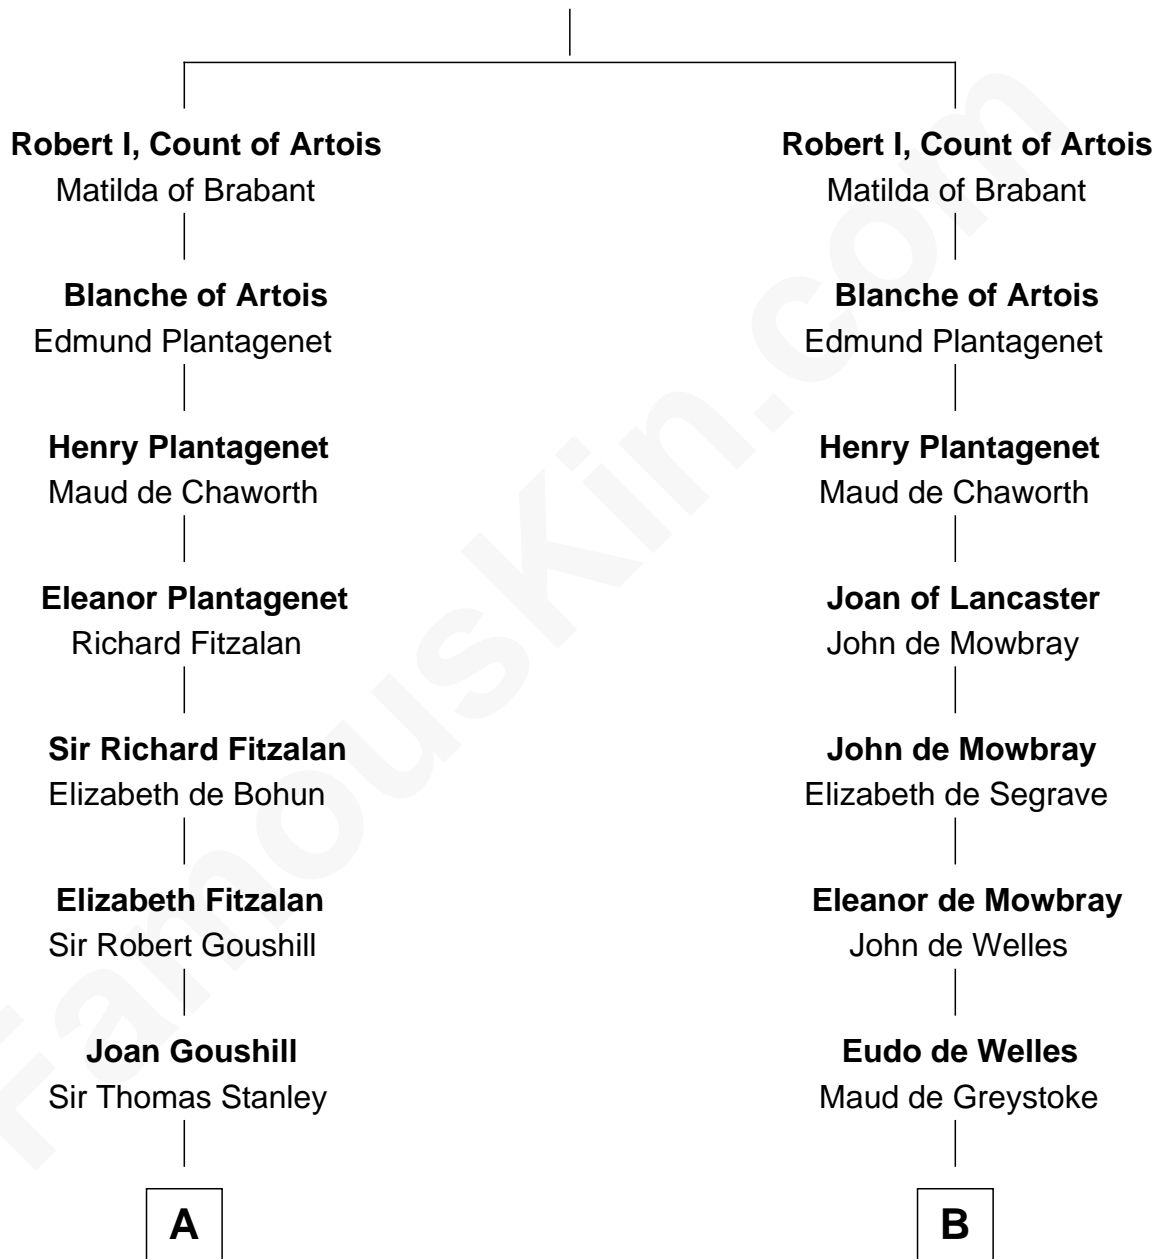

FamousKin.com

Relationship Chart of Buckminster Fuller

Author, Architect, and Inventor

18th cousin 3 times removed of

Meriwether Lewis

Lewis and Clark Expedition

Louis VIII, King of France
Blanche of Castile

FamousKin.com