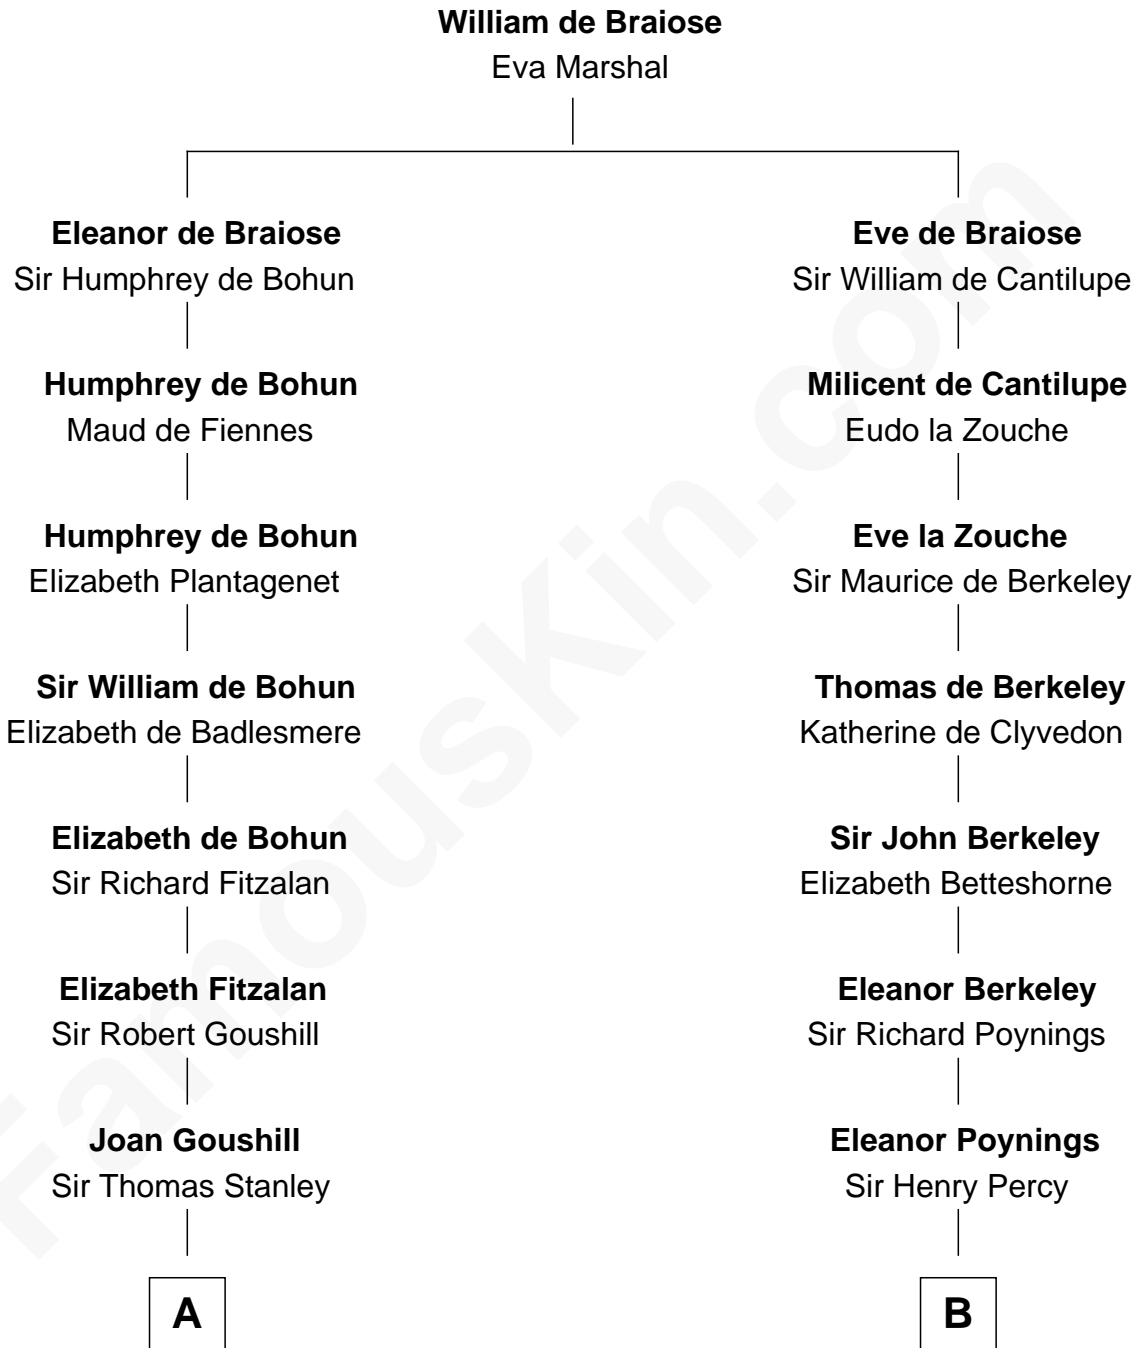

# FamousKin.com

## Relationship Chart of Buckminster Fuller

*Author, Architect, and Inventor*

17th cousin 4 times removed of

**Meriwether Lewis**

*Lewis and Clark Expedition*

**C**

—  
**Christopher Wolcott**

Lucy Parsons

—  
**Christopher Columbus Wolcott**

Susan Blinn

—  
**Caroline Matilda Wolcott**

Martin Andrews

—  
**Caroline Wolcott Andrews**

Richard Buckminster Fuller

—  
**Buckminster Fuller**

*Author, Architect, and Inventor*