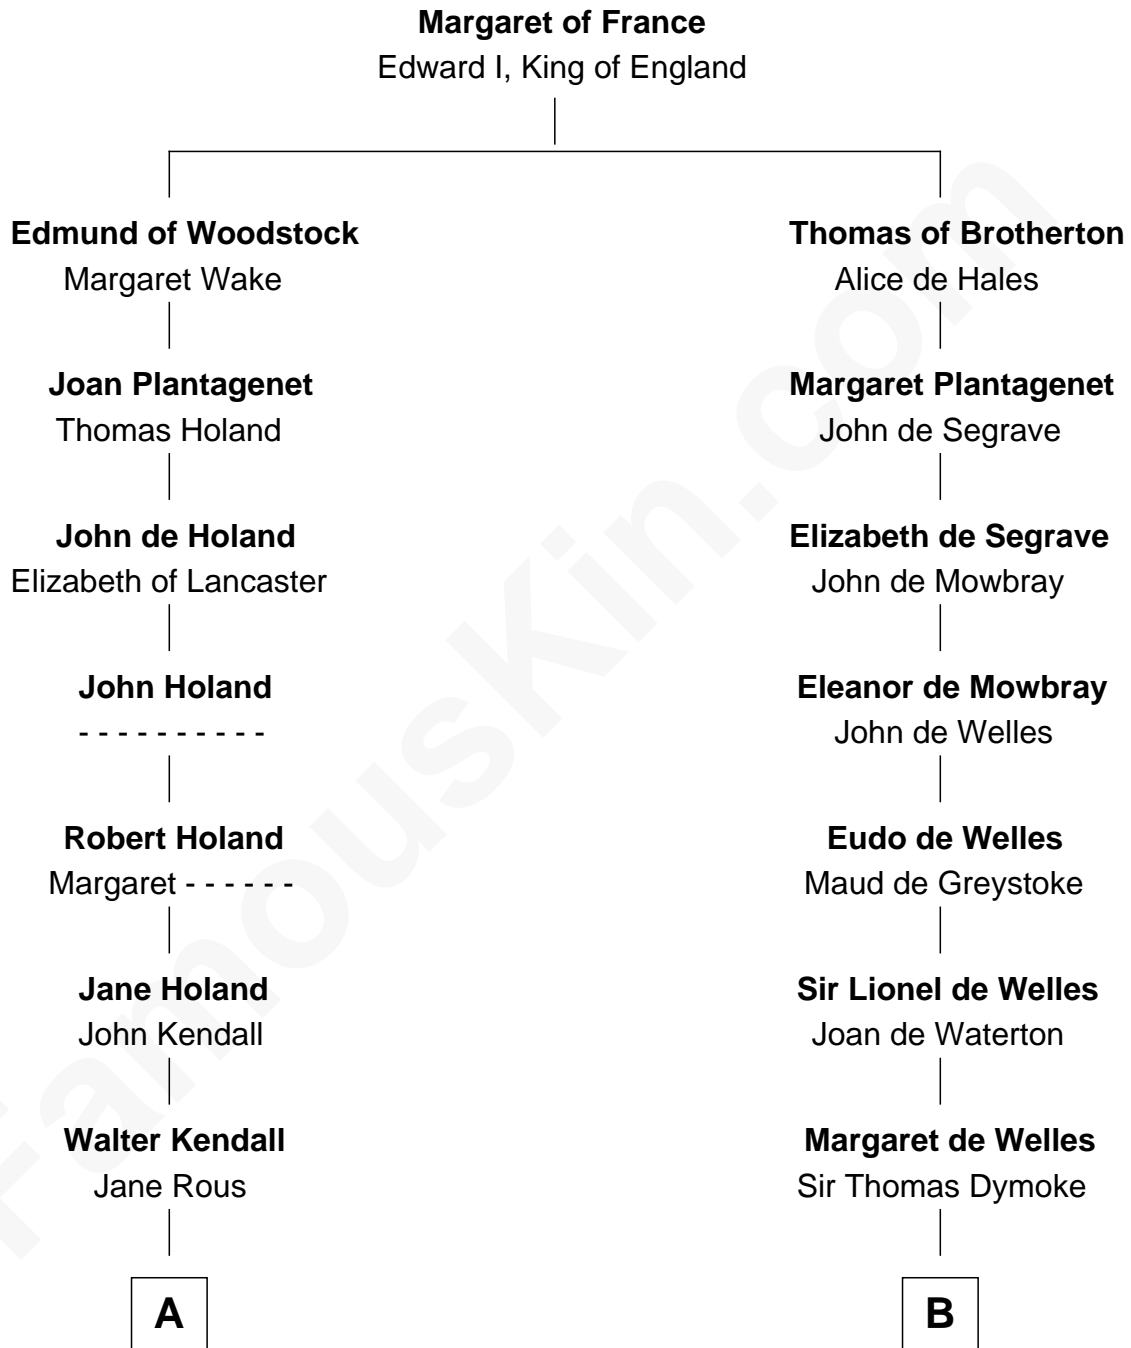

## Relationship Chart of

### Buckminster Fuller

*Author, Architect, and Inventor*

16th cousin 3 times removed of

### Meriwether Lewis

*Lewis and Clark Expedition*

**C**

—  
**Caroline Matilda Wolcott**

Martin Andrews

—  
**Caroline Wolcott Andrews**

Richard Buckminster Fuller

—  
**Buckminster Fuller**