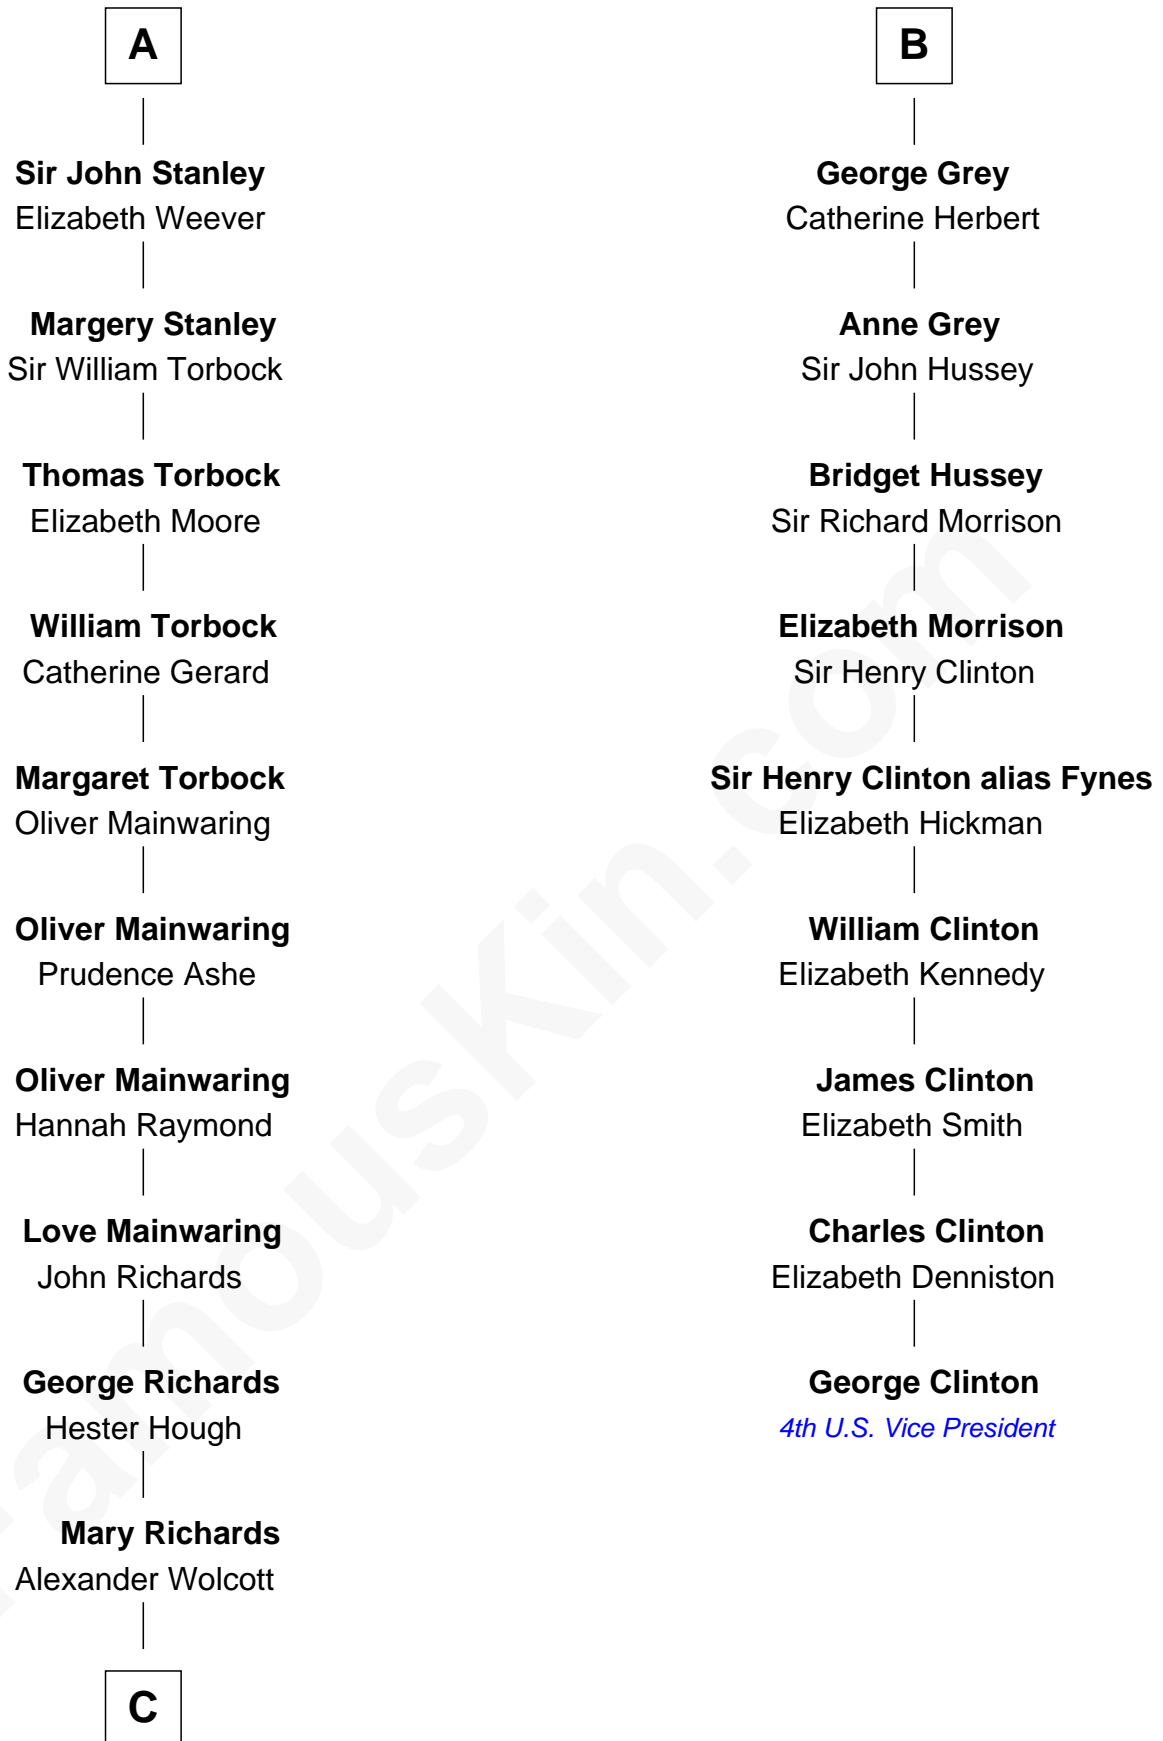

FamousKin.com

Relationship Chart of Buckminster Fuller

Author, Architect, and Inventor

15th cousin 6 times removed of

George Clinton

4th U.S. Vice President

Sir Humphrey de Bohun

Maud of Eu

Sir John de Verdun

Maud de Verdun

Sir John de Grey

Sir Roger de Grey

Elizabeth de Hastings

Sir Reynold de Grey

Eleanor le Strange

Sir Reynold Grey

Margaret de Ros

Sir John Grey

Constance de Holand

Sir Edmund Grey

Katherine Percy

B

C

—
Christopher Wolcott