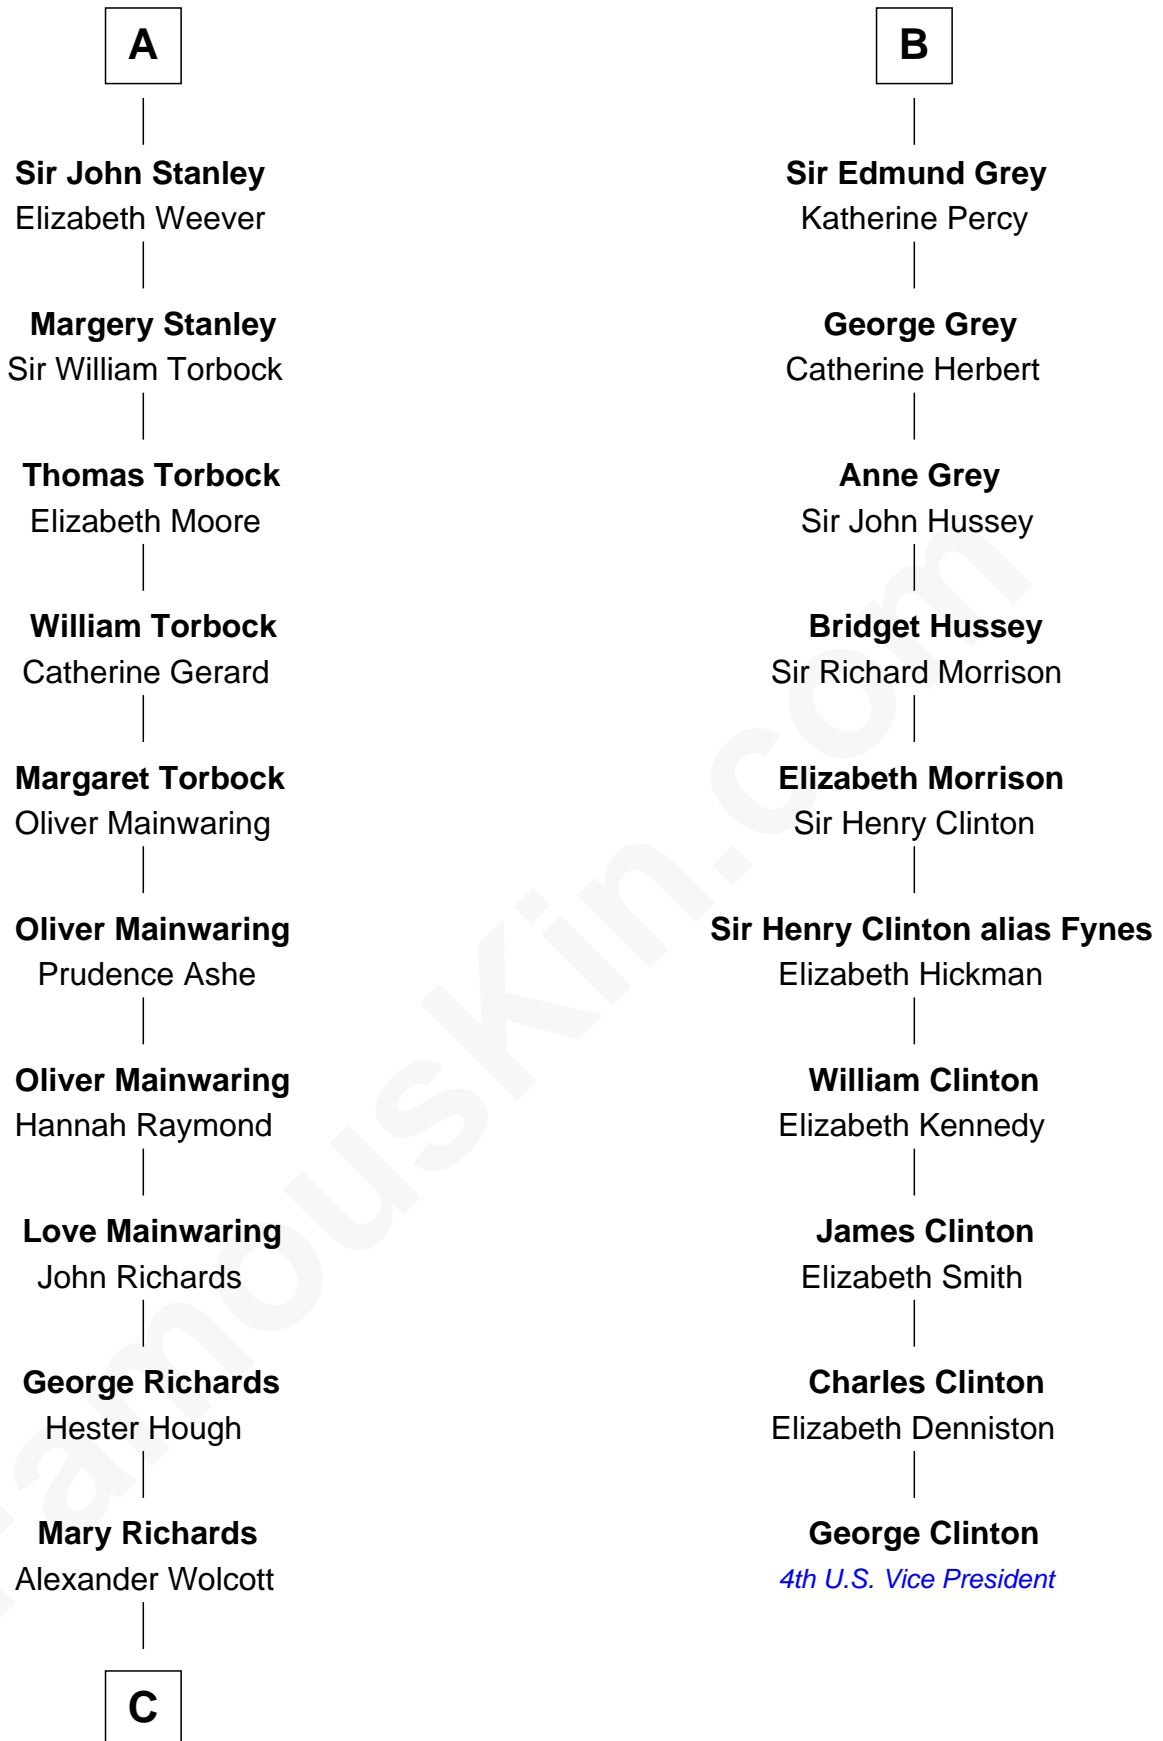

FamousKin.com

Relationship Chart of Buckminster Fuller

Author, Architect, and Inventor

16th cousin 5 times removed of

George Clinton

4th U.S. Vice President

Sir John FitzGeoffrey

Isabel le Bigod

C

—
Christopher Wolcott

Lucy Parsons

—
Christopher Columbus Wolcott

Susan Blinn

—
Caroline Matilda Wolcott

Martin Andrews

—
Caroline Wolcott Andrews