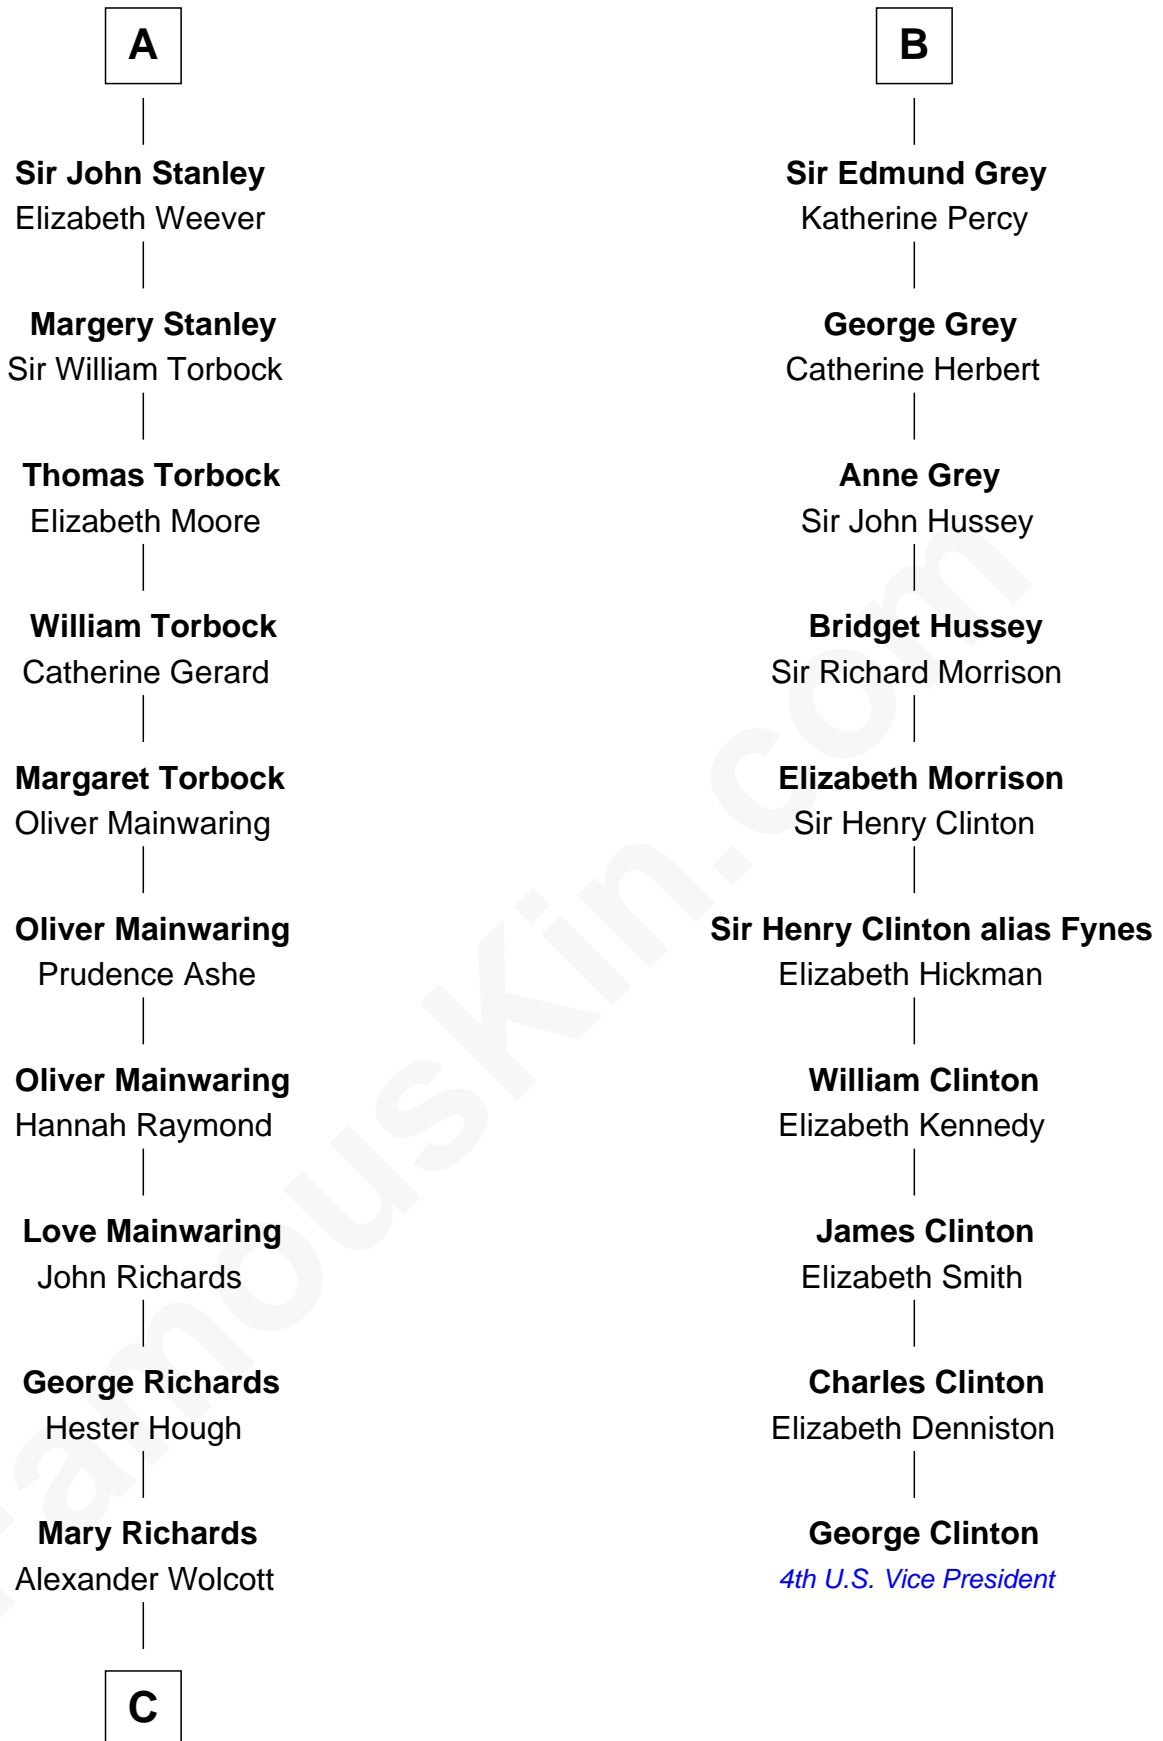

FamousKin.com

Relationship Chart of Buckminster Fuller

Author, Architect, and Inventor

16th cousin 5 times removed of

George Clinton

4th U.S. Vice President

Henry II, Duke of Brabant

Marie of Hohenstaufen

Matilda of Brabant
Robert I, Count of Artois

Blanche of Artois
Edmund Plantagenet

Henry Plantagenet
Maud de Chaworth

Eleanor Plantagenet
Richard Fitzalan

Sir Richard Fitzalan
Elizabeth de Bohun

Elizabeth Fitzalan
Sir Robert Goushill

Joan Goushill
Sir Thomas Stanley

A

Henry III, Duke of Brabant
Adelaide of Burgundy

Maria of Brabant
Philip III, King of France

Margaret of France
Edward I, King of England

Edmund of Woodstock
Margaret Wake

Joan Plantagenet
Thomas Holand

John de Holand
Elizabeth of Lancaster

Constance de Holand
Sir John Grey

B

C

—
Christopher Wolcott

Lucy Parsons

—
Christopher Columbus Wolcott