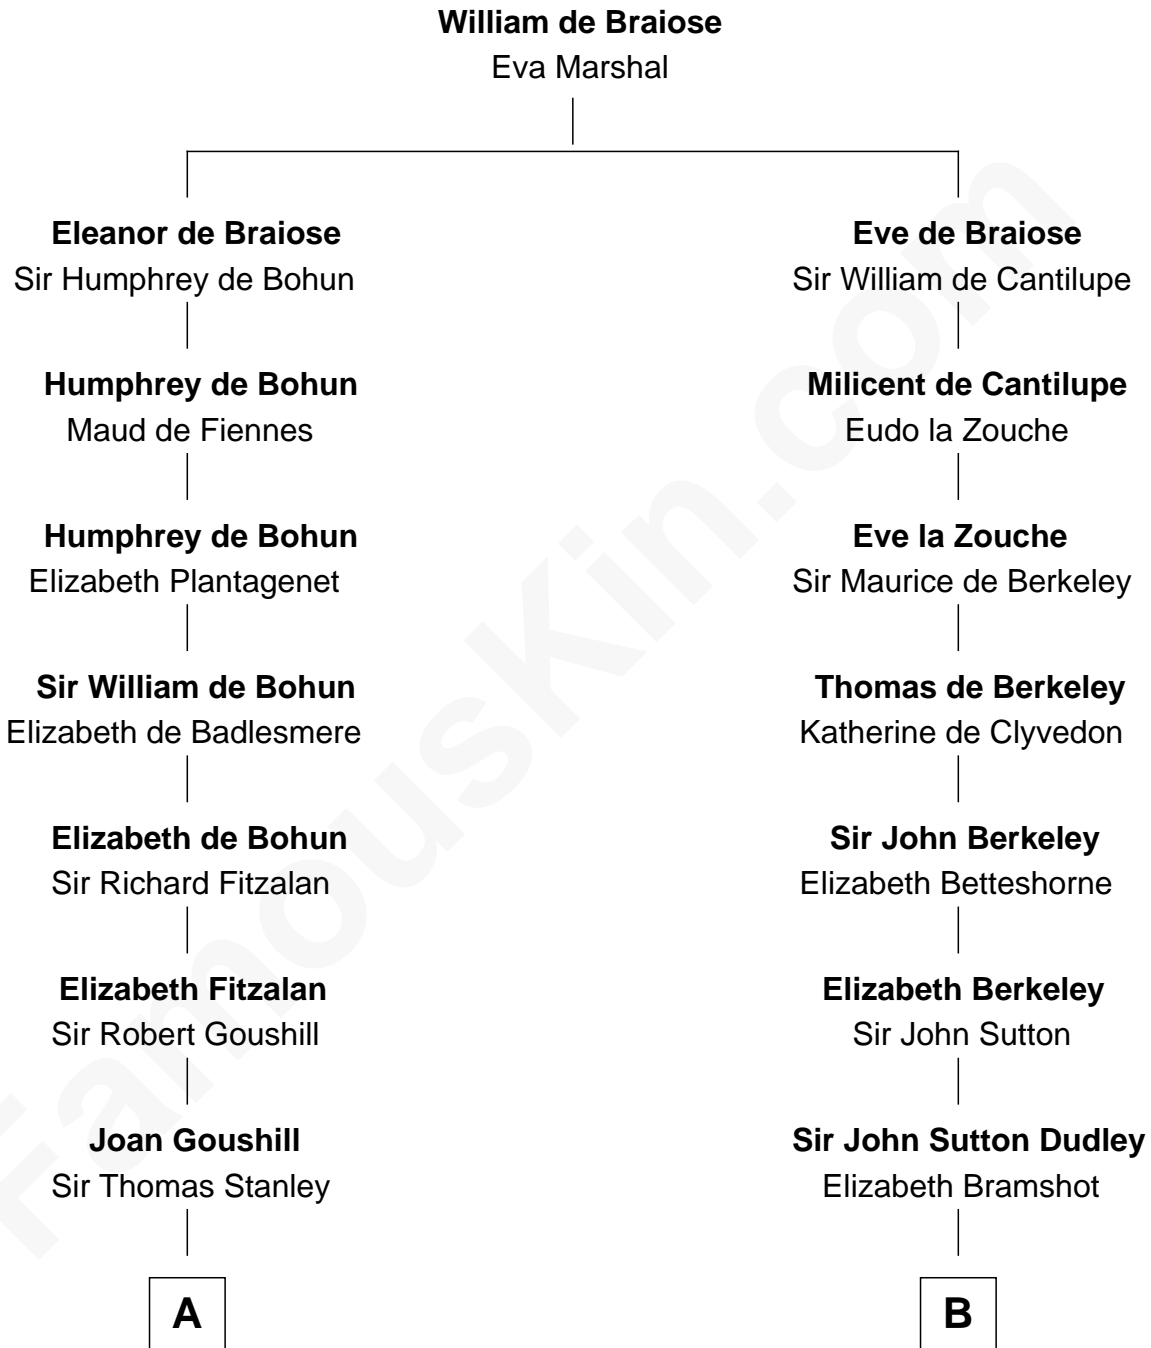

FamousKin.com

Relationship Chart of Buckminster Fuller

Author, Architect, and Inventor

15th cousin 6 times removed of

George Clinton

4th U.S. Vice President

C

—
Christopher Wolcott

Lucy Parsons

—
Christopher Columbus Wolcott

Susan Blinn

—
Caroline Matilda Wolcott

Martin Andrews

—
Caroline Wolcott Andrews

Richard Buckminster Fuller

—
Buckminster Fuller