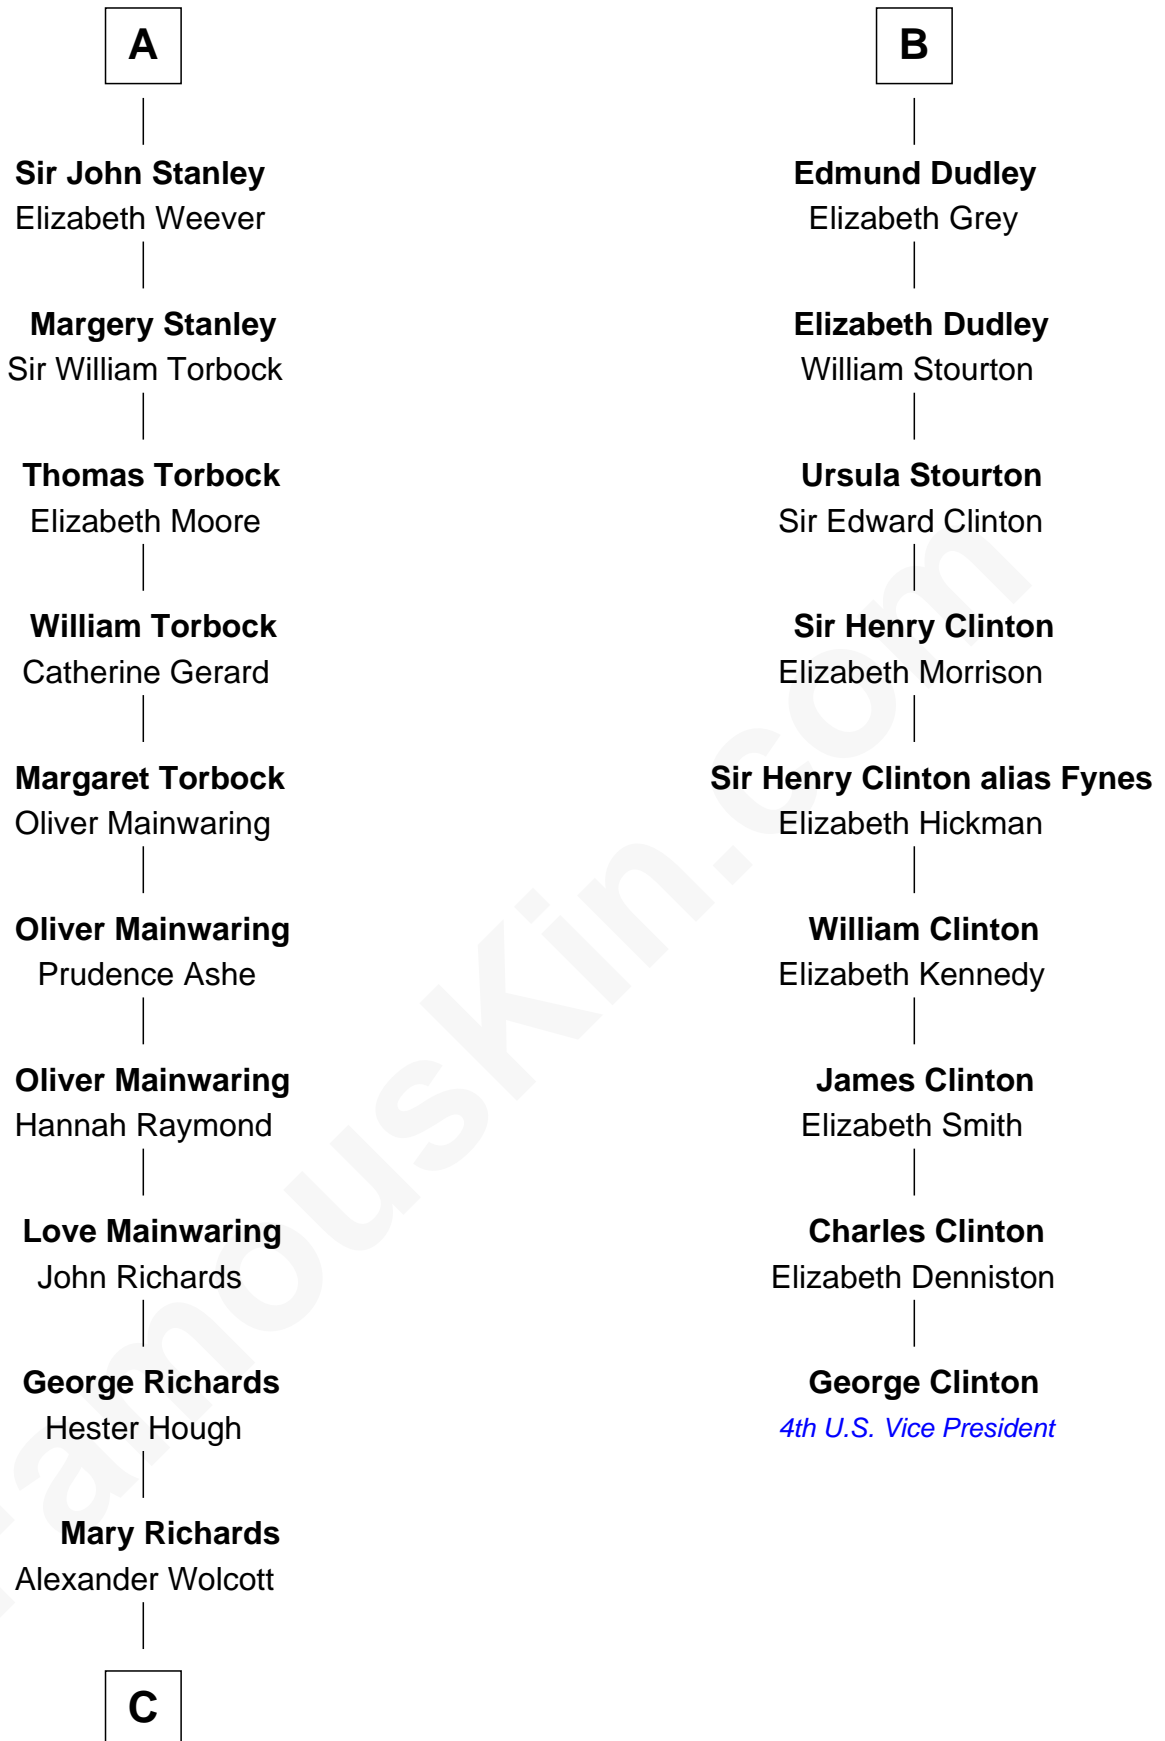

FamousKin.com

Relationship Chart of Buckminster Fuller

Author, Architect, and Inventor

15th cousin 6 times removed of

George Clinton

4th U.S. Vice President

C

—
Christopher Wolcott

Lucy Parsons

—
Christopher Columbus Wolcott

Susan Blinn

—
Caroline Matilda Wolcott

Martin Andrews

—
Caroline Wolcott Andrews

Richard Buckminster Fuller

—
Buckminster Fuller