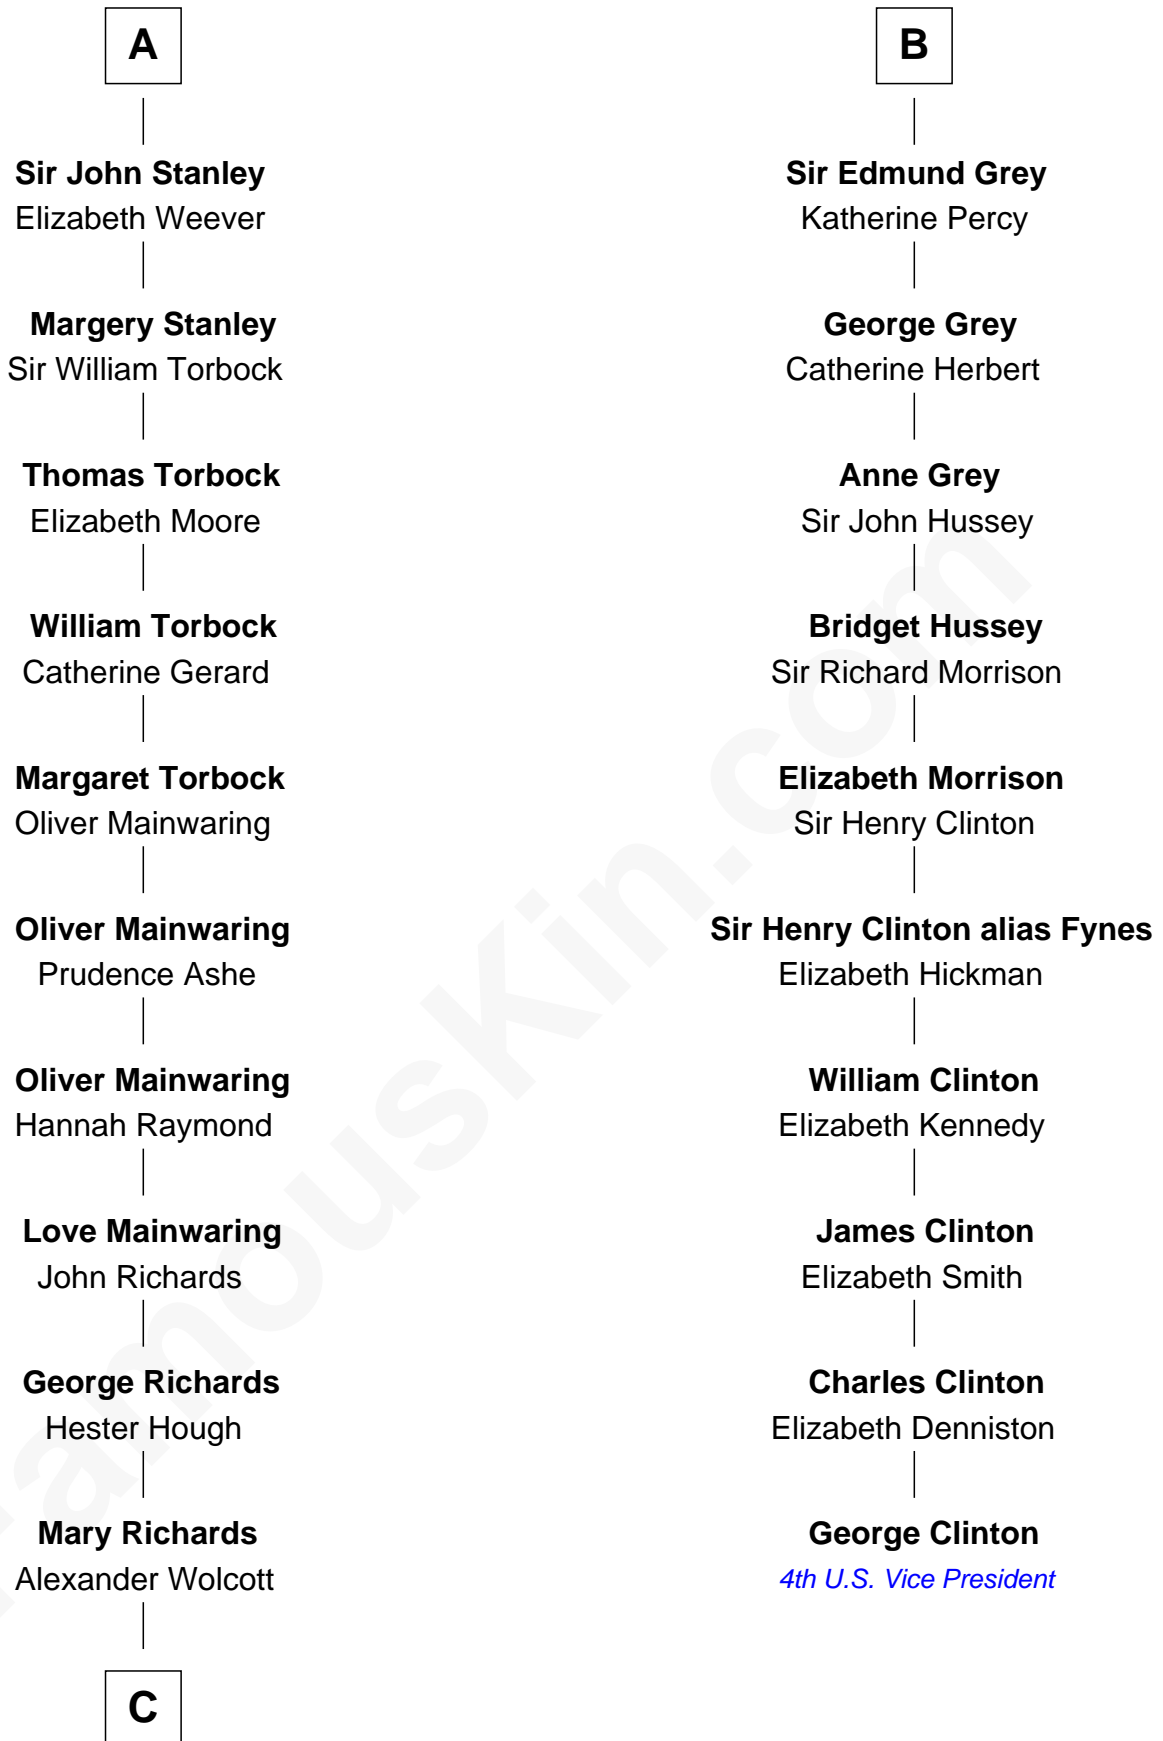

FamousKin.com

Relationship Chart of

Buckminster Fuller

Author, Architect, and Inventor

16th cousin 5 times removed of

George Clinton

4th U.S. Vice President

Sir William de Beauchamp

William de Beauchamp

Maud FitzJohn

Isabella de Beauchamp

Sir Patrick de Chaworth

Maud de Chaworth

Henry Plantagenet

Henry of Lancaster

Isabella de Beaumont

Blanche of Lancaster

John of Gaunt

Elizabeth of Lancaster

John de Holand

Constance de Holand

Sir John Grey

B

C