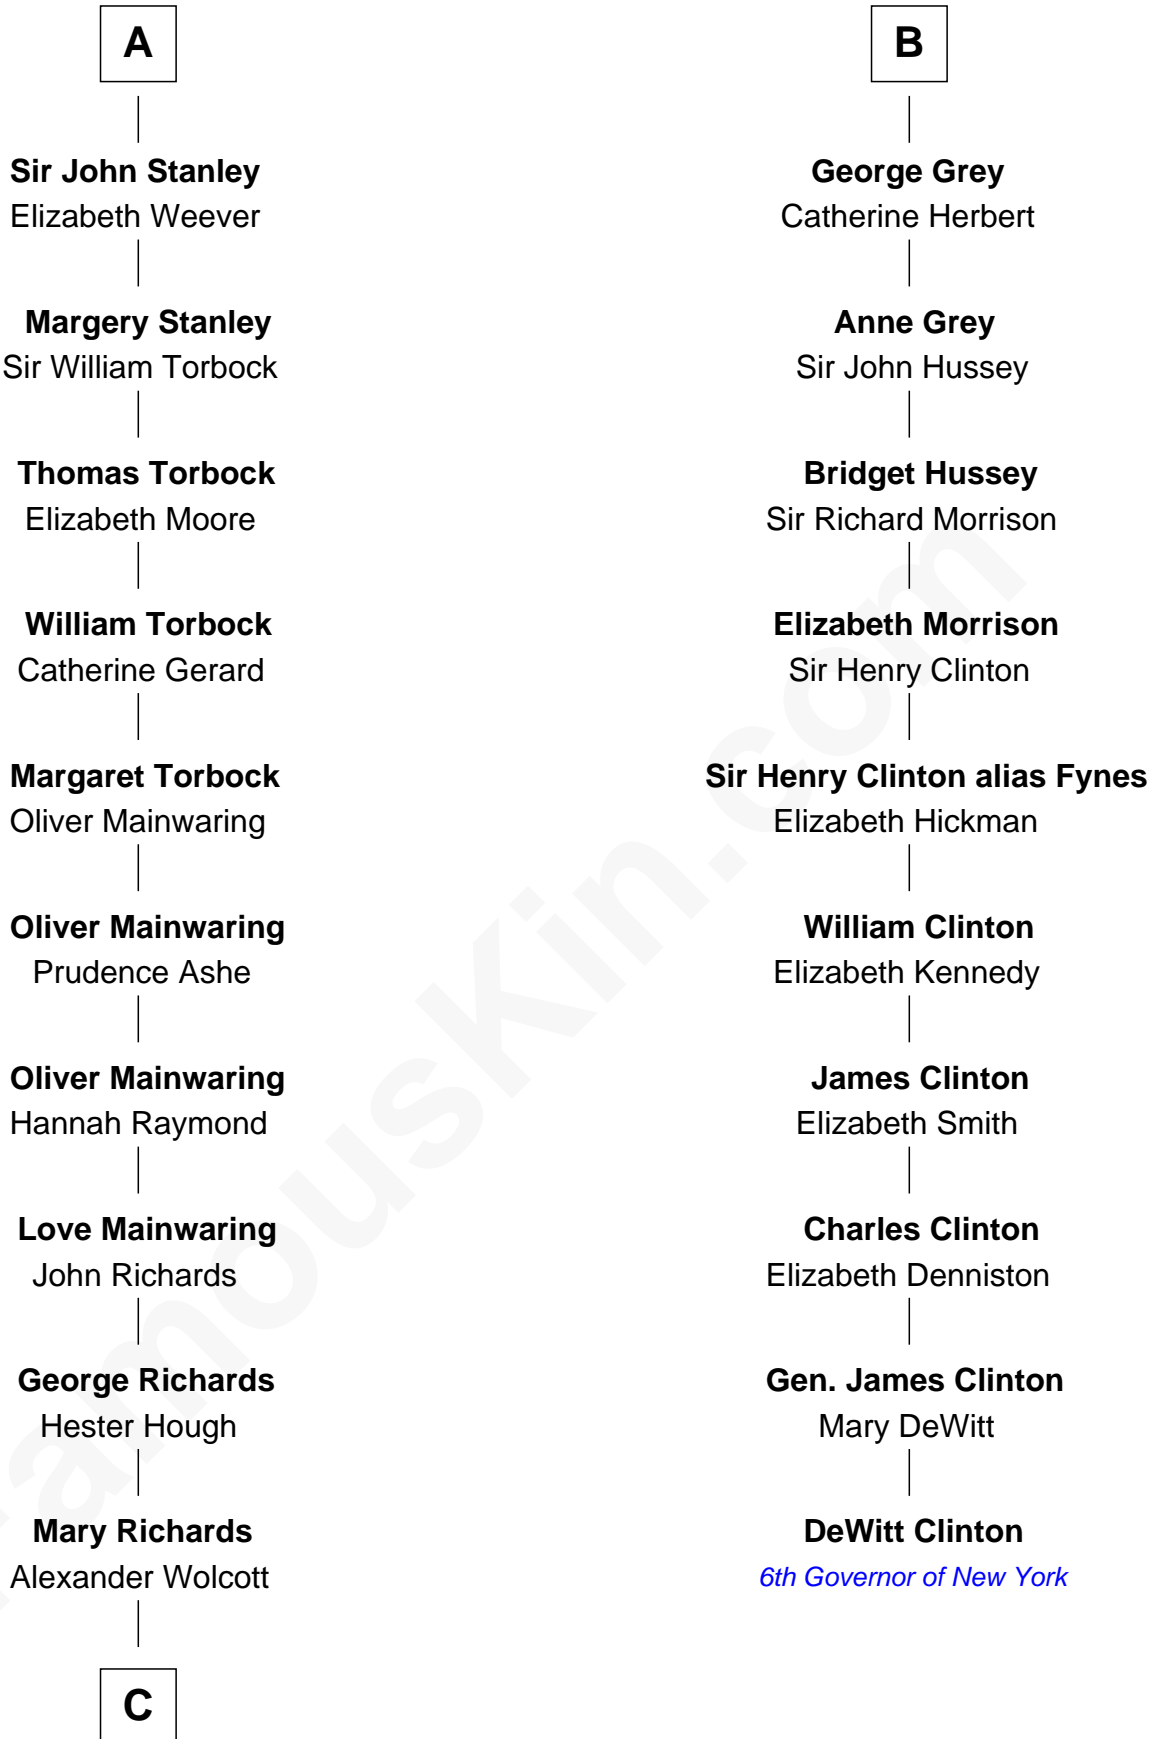

FamousKin.com

Relationship Chart of

Buckminster Fuller

Author, Architect, and Inventor

16th cousin 5 times removed of

DeWitt Clinton

6th Governor of New York

Sir Humphrey de Bohun

Eleanor de Bohun

Sir John de Verdun

Maud de Verdun

Sir John de Grey

Sir Roger de Grey

Elizabeth de Hastings

Sir Reynold de Grey

Eleanor le Strange

Sir Reynold Grey

Margaret de Ros

Sir John Grey

Constance de Holand

Sir Edmund Grey

Katherine Percy

B

C