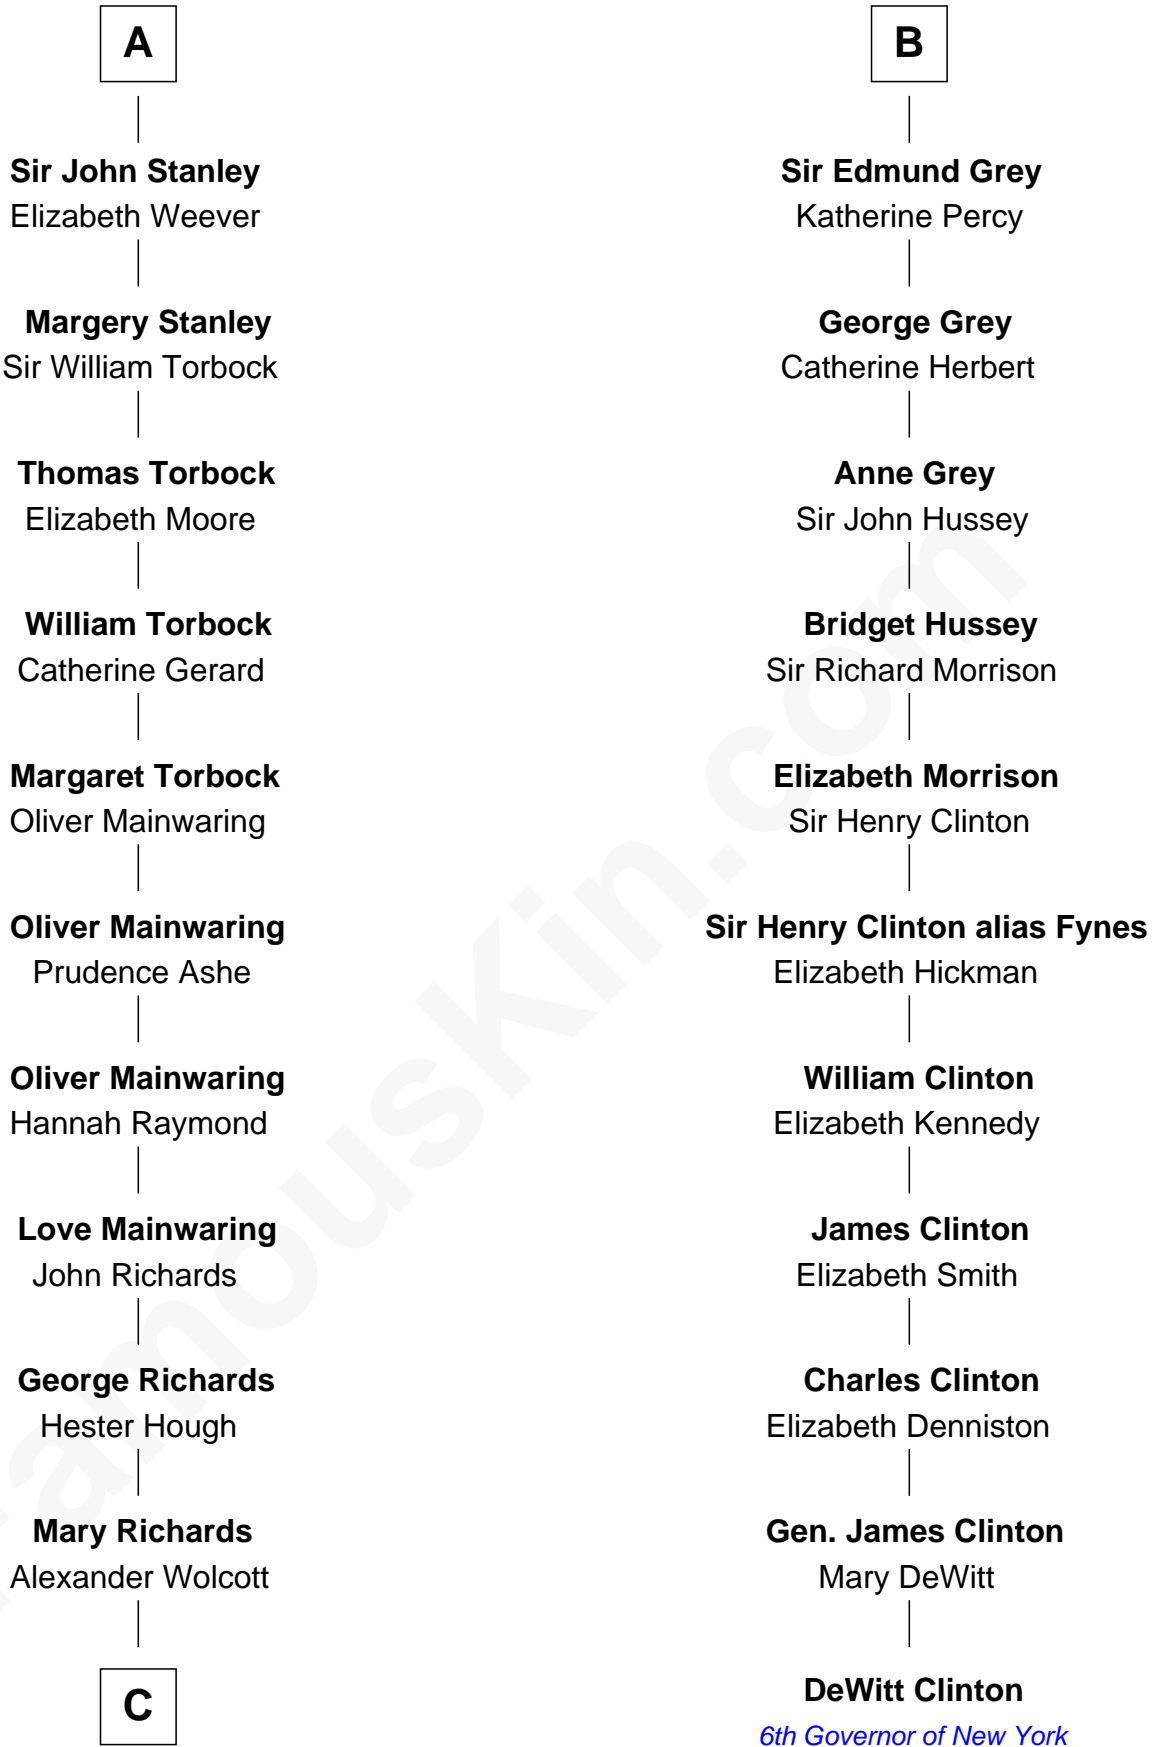

FamousKin.com

Relationship Chart of Buckminster Fuller

Author, Architect, and Inventor

17th cousin 4 times removed of

DeWitt Clinton

6th Governor of New York

C

—
Christopher Wolcott

Lucy Parsons

—
Christopher Columbus Wolcott

Susan Blinn

—
Caroline Matilda Wolcott

Martin Andrews

—
Caroline Wolcott Andrews

Richard Buckminster Fuller

—
Buckminster Fuller