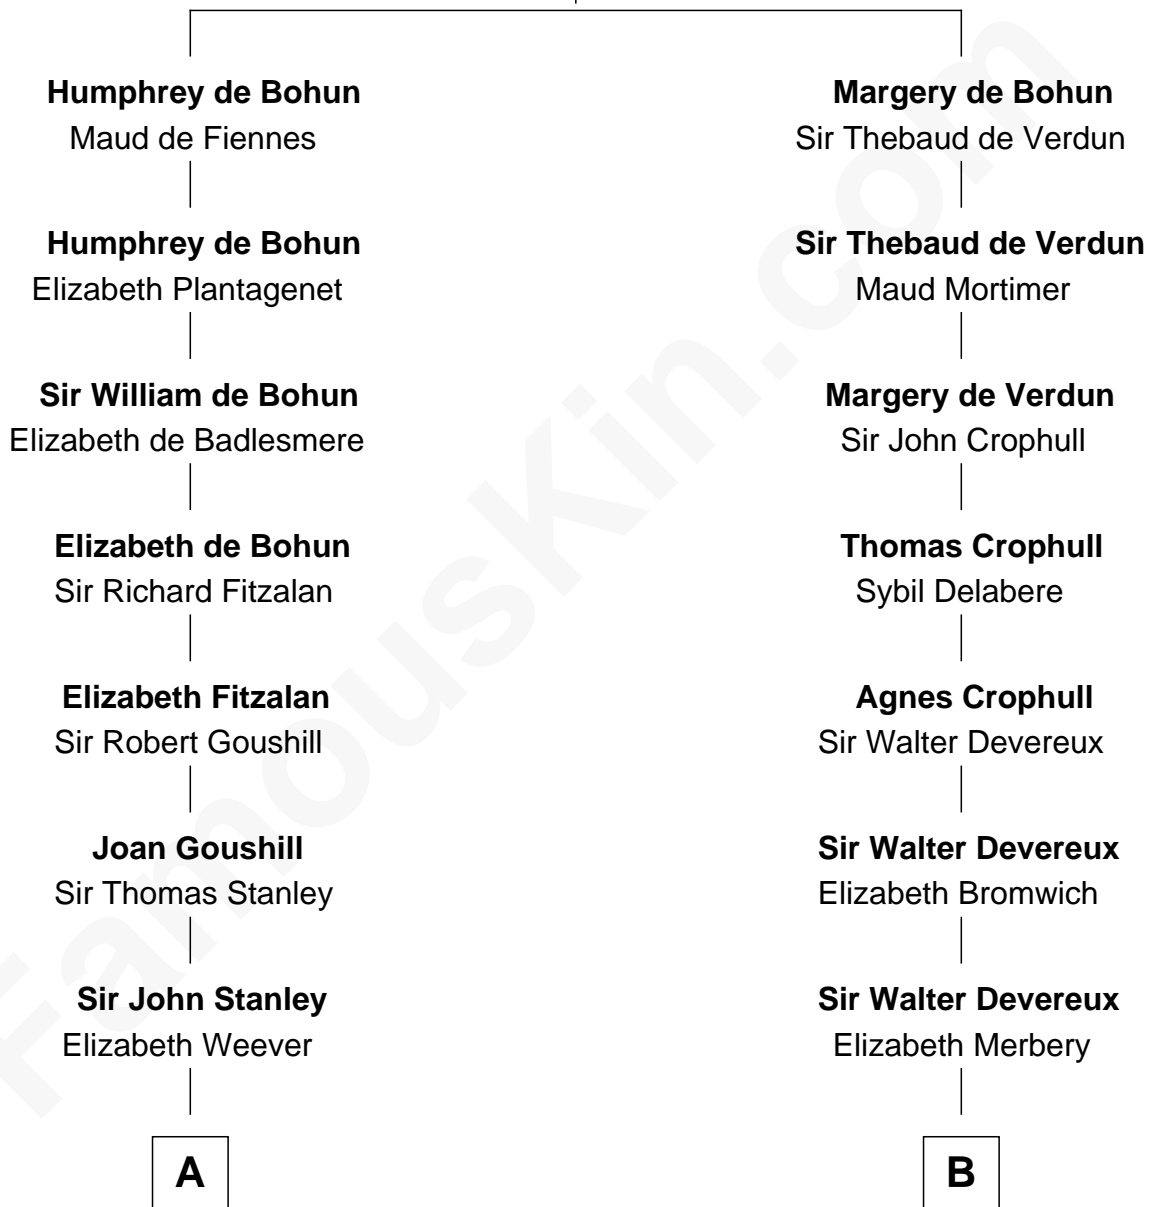

## Relationship Chart of Buckminster Fuller

*Author, Architect, and Inventor*

17th cousin 3 times removed of

**DeWitt Clinton**

*6th Governor of New York*

**Sir Humphrey de Bohun**

Eleanor de Braiose

**C**

Christopher Columbus Wolcott

Susan Blinn

Caroline Matilda Wolcott

Martin Andrews

Caroline Wolcott Andrews

Richard Buckminster Fuller

**Buckminster Fuller**

*Author, Architect, and Inventor*