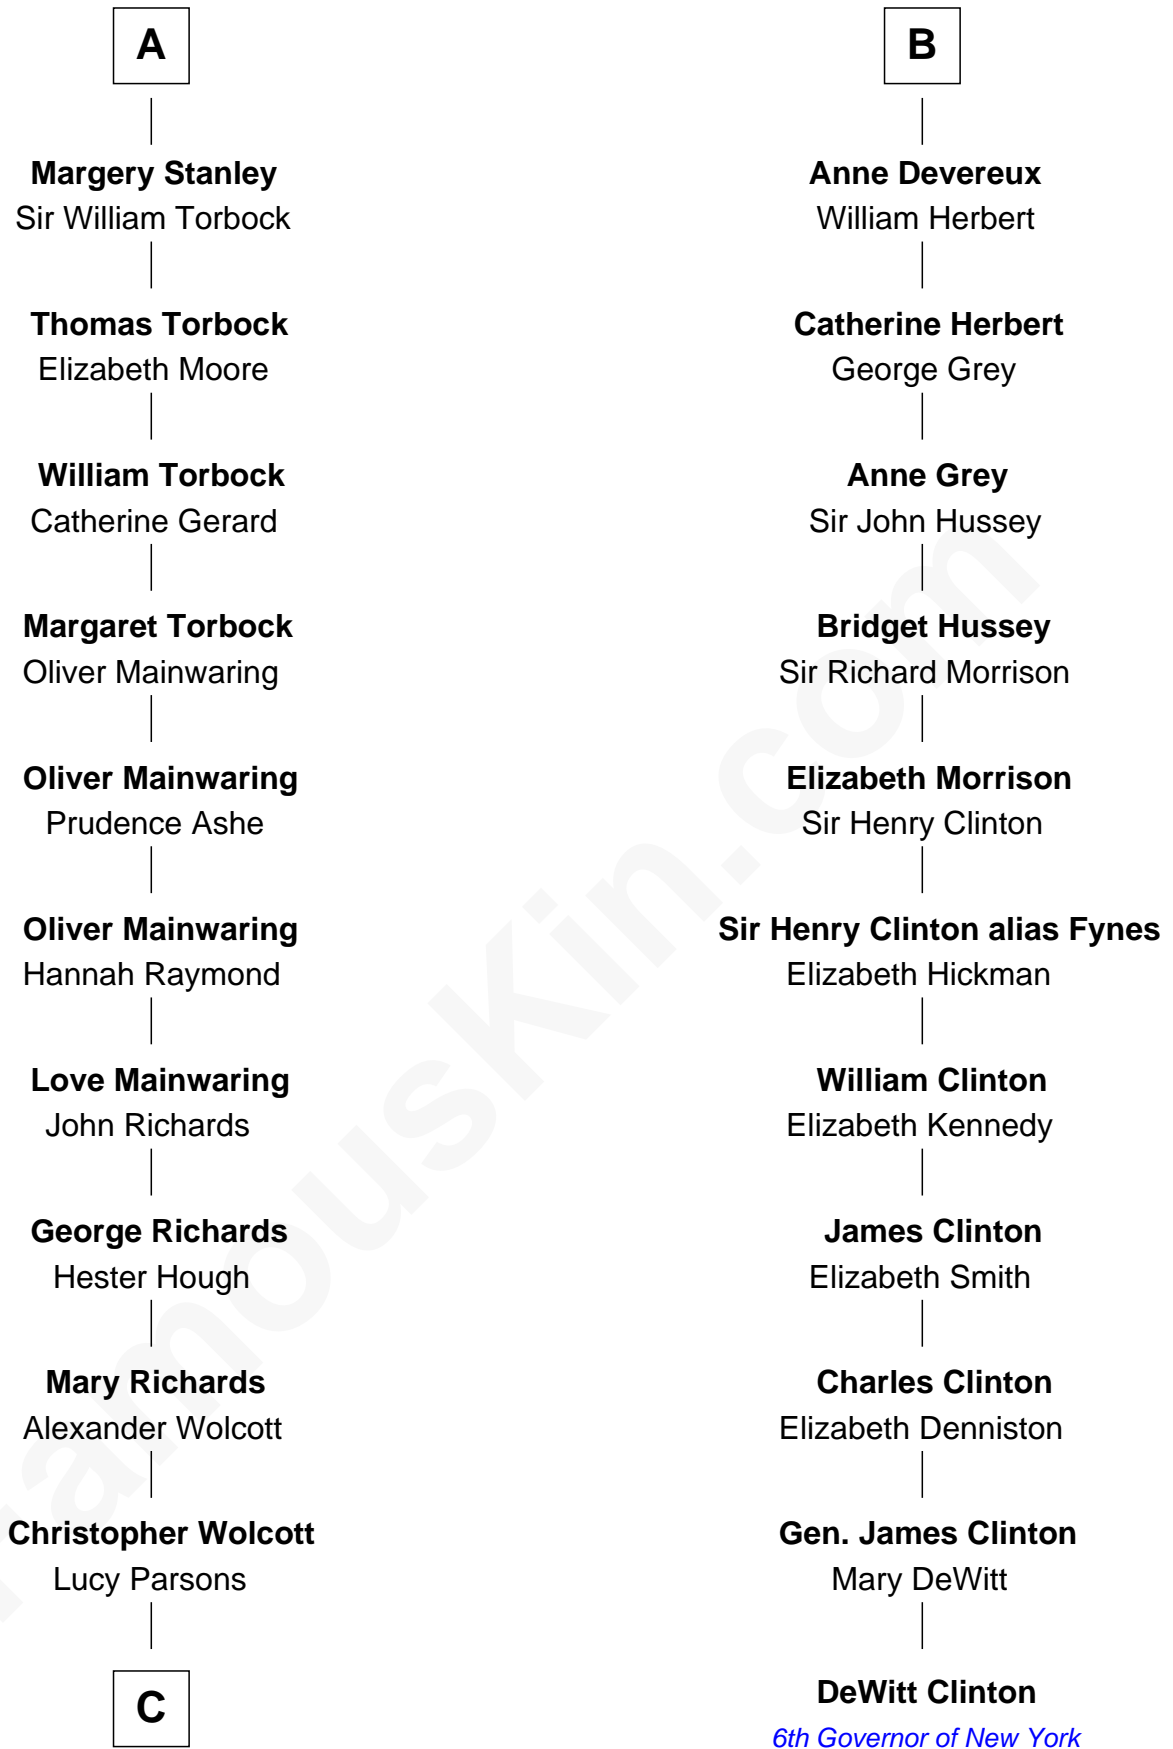

## Relationship Chart of Buckminster Fuller

*Author, Architect, and Inventor*

17th cousin 3 times removed of

**DeWitt Clinton**

*6th Governor of New York*

**Sir Humphrey de Bohun**

Eleanor de Braiose

**C**

Christopher Columbus Wolcott

Susan Blinn

Caroline Matilda Wolcott

Martin Andrews

Caroline Wolcott Andrews

Richard Buckminster Fuller

**Buckminster Fuller**

*Author, Architect, and Inventor*