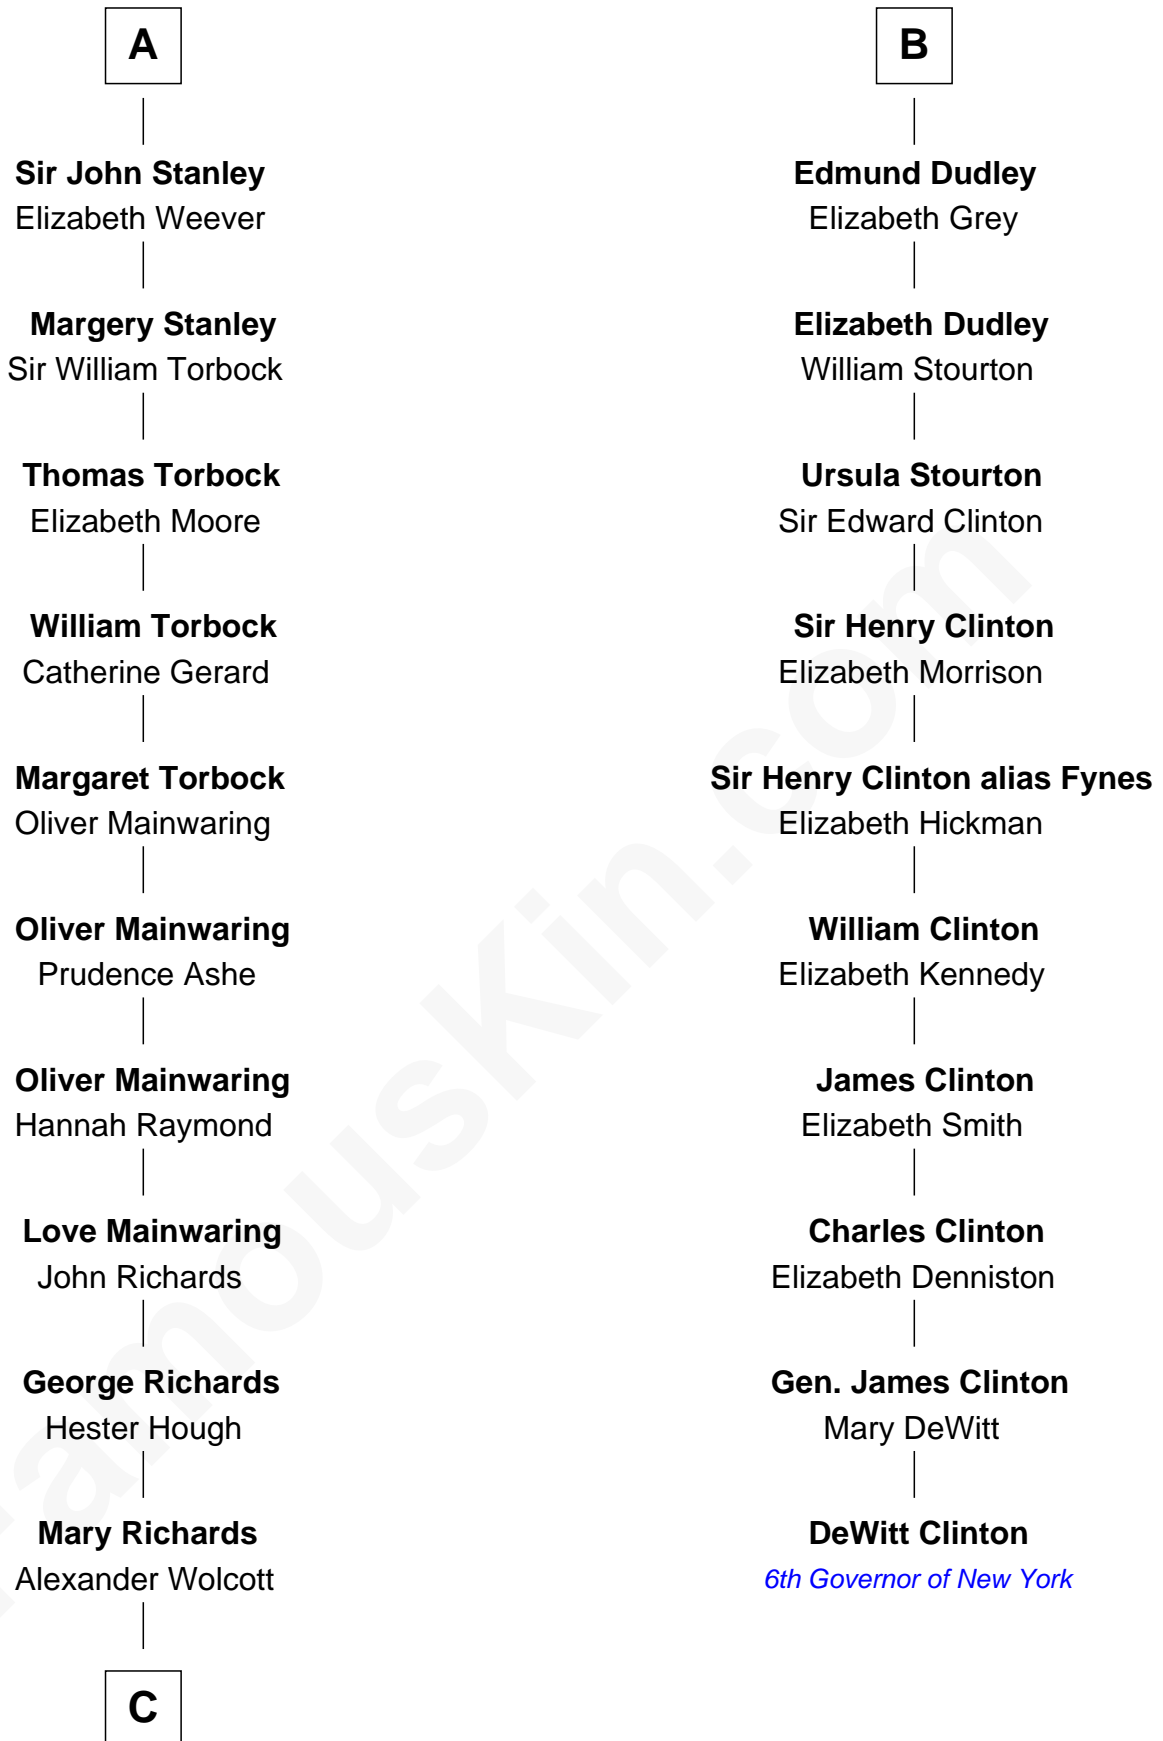

## Relationship Chart of Buckminster Fuller

*Author, Architect, and Inventor*

16th cousin 5 times removed of

**DeWitt Clinton**

*6th Governor of New York*

**C**

—  
**Christopher Wolcott**

Lucy Parsons

—  
**Christopher Columbus Wolcott**

Susan Blinn

—  
**Caroline Matilda Wolcott**

Martin Andrews

—  
**Caroline Wolcott Andrews**

Richard Buckminster Fuller

—  
**Buckminster Fuller**

*Author, Architect, and Inventor*