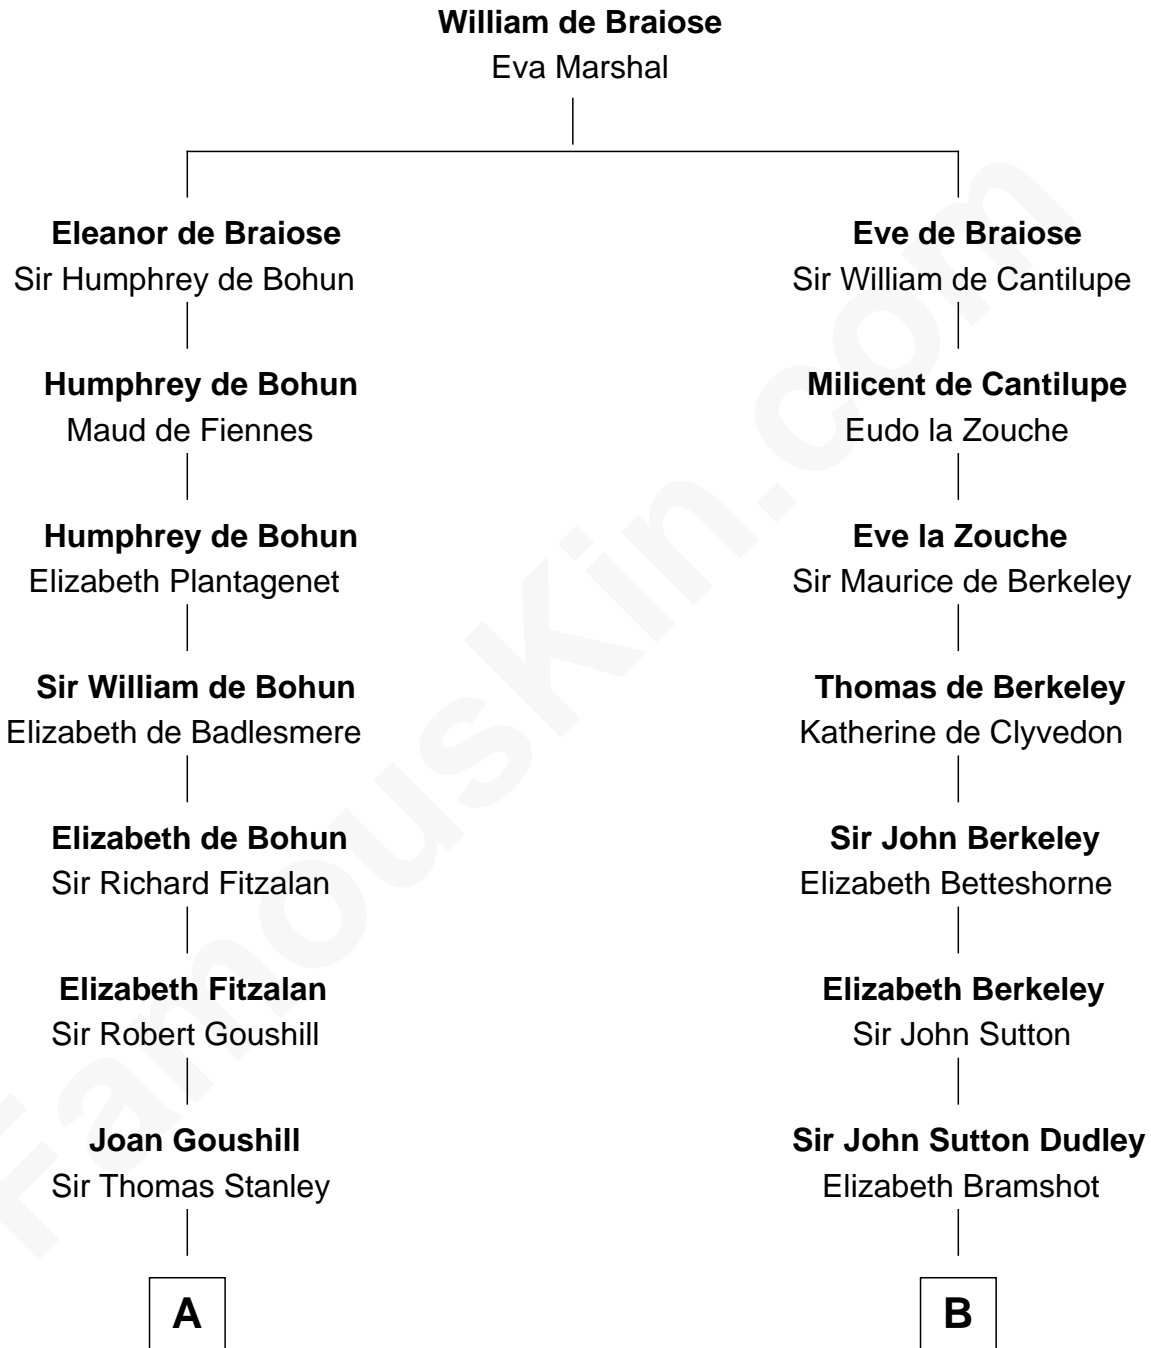

## Relationship Chart of Buckminster Fuller

*Author, Architect, and Inventor*

16th cousin 5 times removed of

**DeWitt Clinton**

*6th Governor of New York*

**C**

—  
**Christopher Wolcott**

Lucy Parsons

—  
**Christopher Columbus Wolcott**

Susan Blinn

—  
**Caroline Matilda Wolcott**

Martin Andrews

—  
**Caroline Wolcott Andrews**

Richard Buckminster Fuller

—  
**Buckminster Fuller**

*Author, Architect, and Inventor*