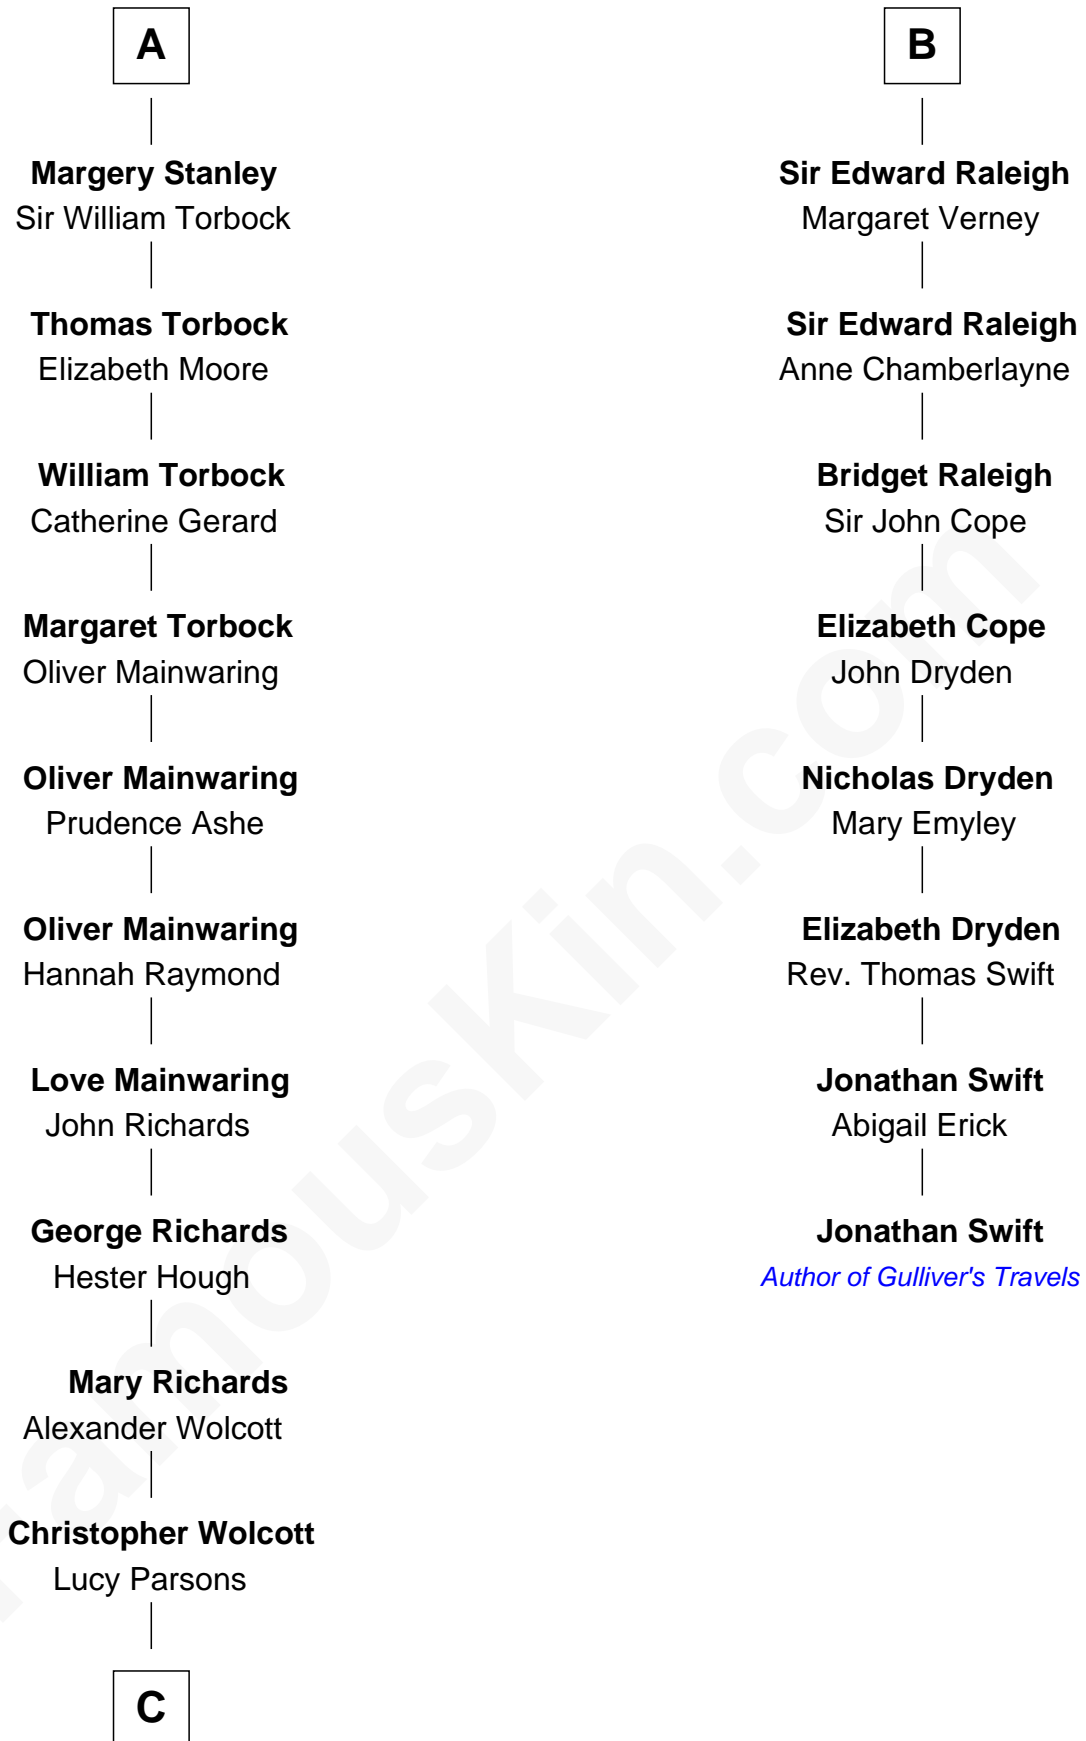

## Relationship Chart of Buckminster Fuller

*Author, Architect, and Inventor*

14th cousin 6 times removed of

**Jonathan Swift**

*Author of Gulliver's Travels*

**C**

Christopher Columbus Wolcott

Susan Blinn

Caroline Matilda Wolcott

Martin Andrews

Caroline Wolcott Andrews

Richard Buckminster Fuller

**Buckminster Fuller**

*Author, Architect, and Inventor*

FamousKin.com