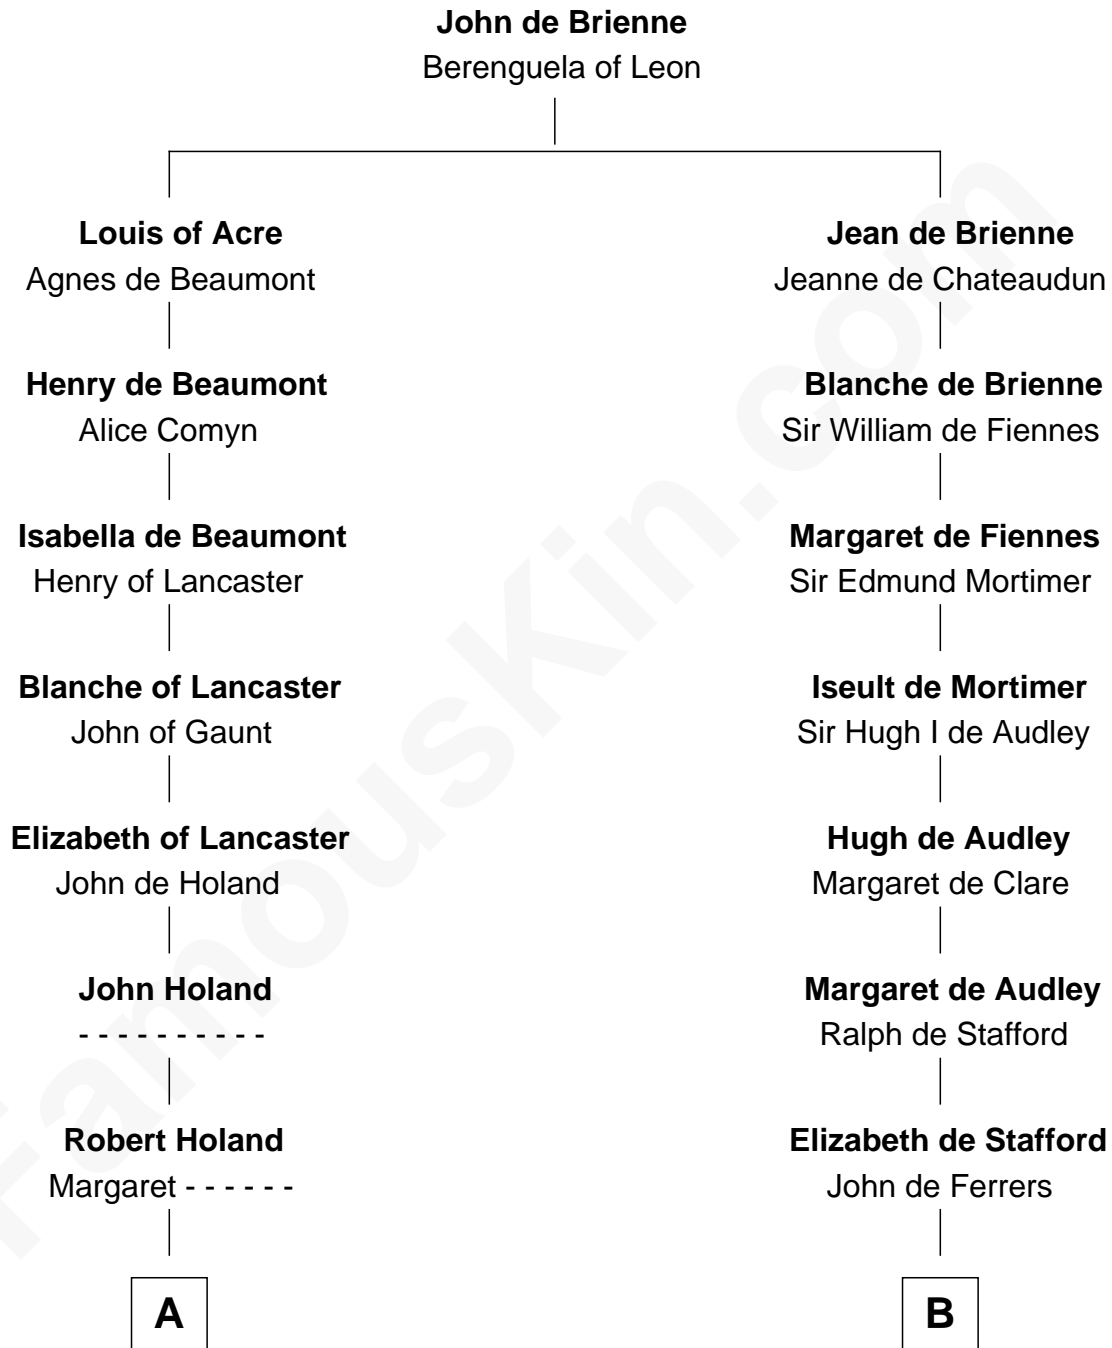

FamousKin.com

Relationship Chart of Buckminster Fuller

Author, Architect, and Inventor

17th cousin 4 times removed of

Jonathan Swift

Author of Gulliver's Travels

C

—
Christopher Wolcott

Lucy Parsons

—
Christopher Columbus Wolcott

Susan Blinn

—
Caroline Matilda Wolcott

Martin Andrews

—
Caroline Wolcott Andrews

Richard Buckminster Fuller

—
Buckminster Fuller