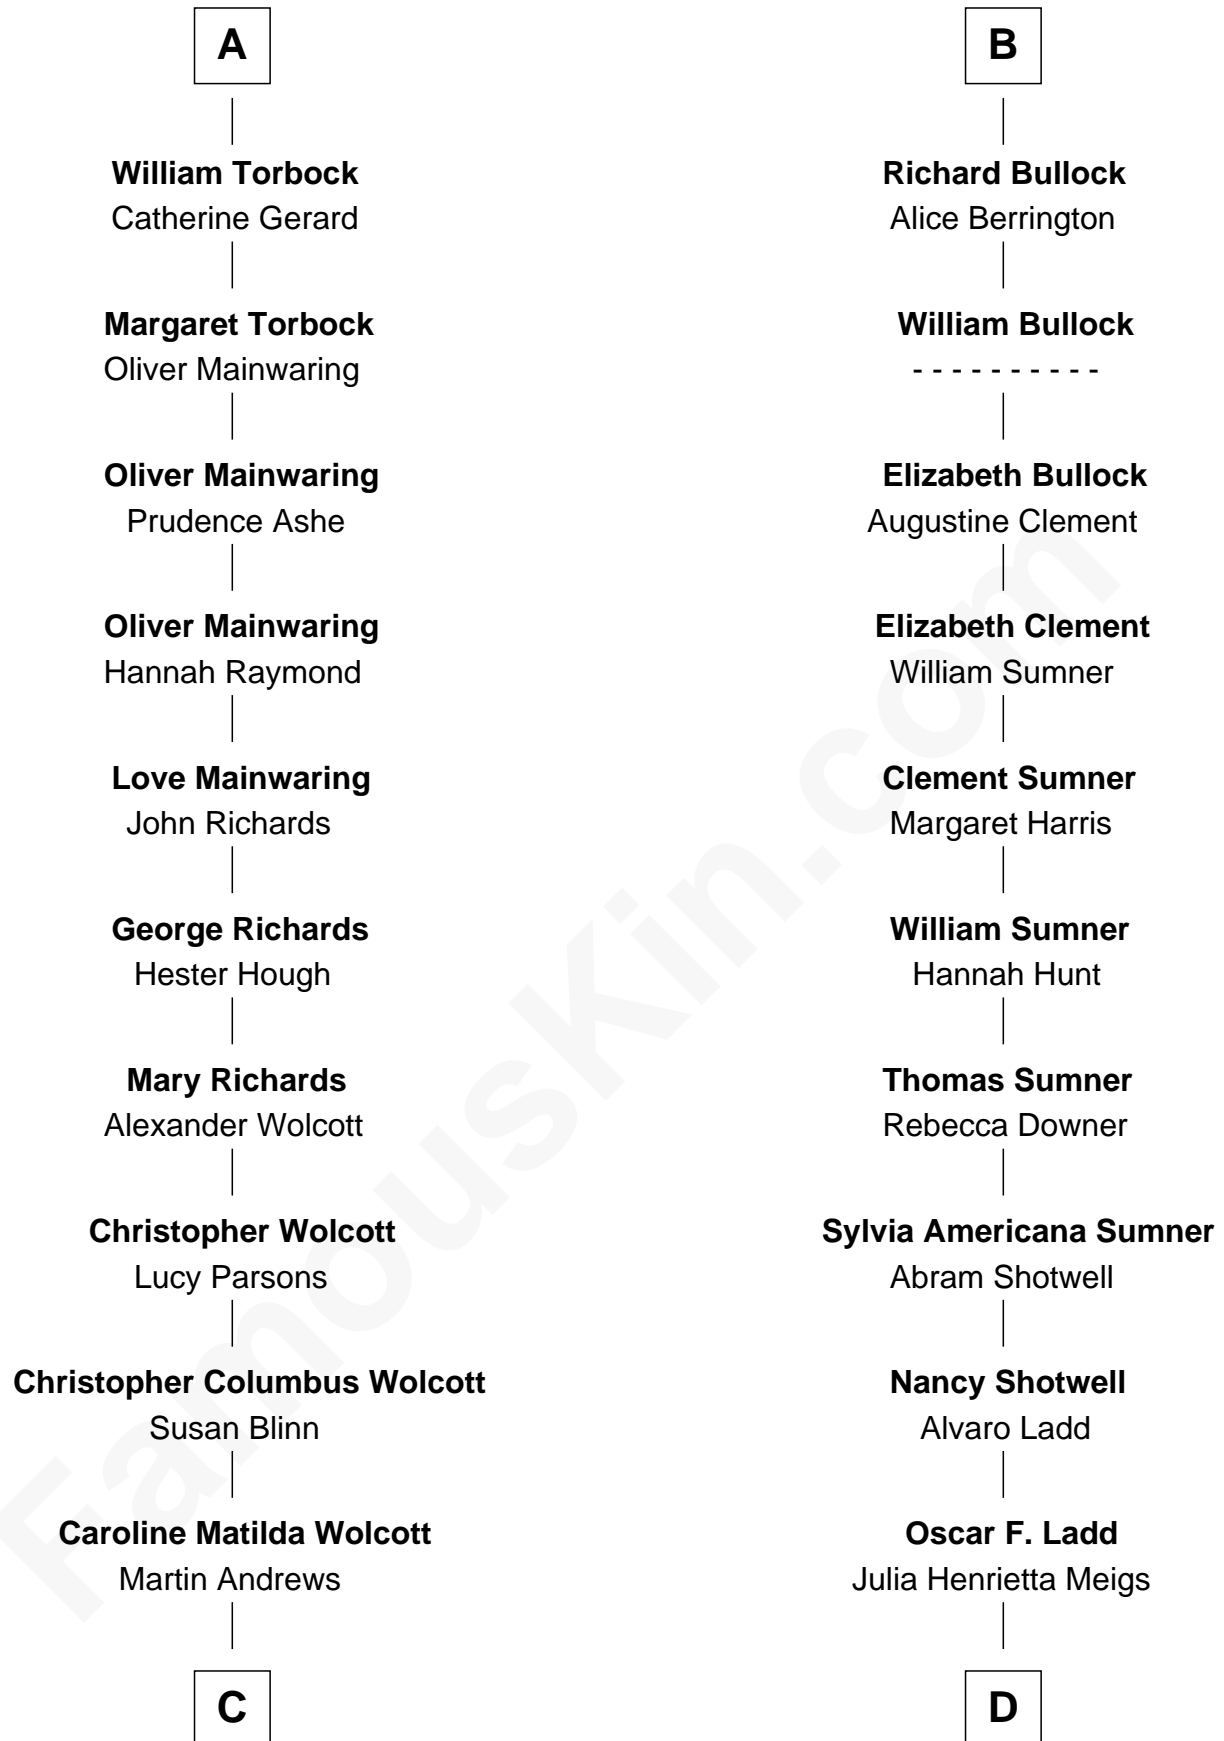

FamousKin.com

Relationship Chart of

Buckminster Fuller

Author, Architect, and Inventor

18th cousin of

Alan Ladd

Movie Actor

Bartholomew de Badlesmere

Maud de Badlesmere

John de Vere

Aubrey de Vere

Alice FitzWalter

Sir Richard de Vere

Alice Sergeaux

Sir John de Vere

Elizabeth Howard

Joan de Vere

Sir William Norreys

Margaret Norreys

Gilbert Bullock

Thomas Bullock

Alice Kingsmill

B

C

Caroline Wolcott Andrews

Richard Buckminster Fuller

Buckminster Fuller

Author, Architect, and Inventor

D

Alan Harwood Ladd

Selina Raleigh

Alan Ladd