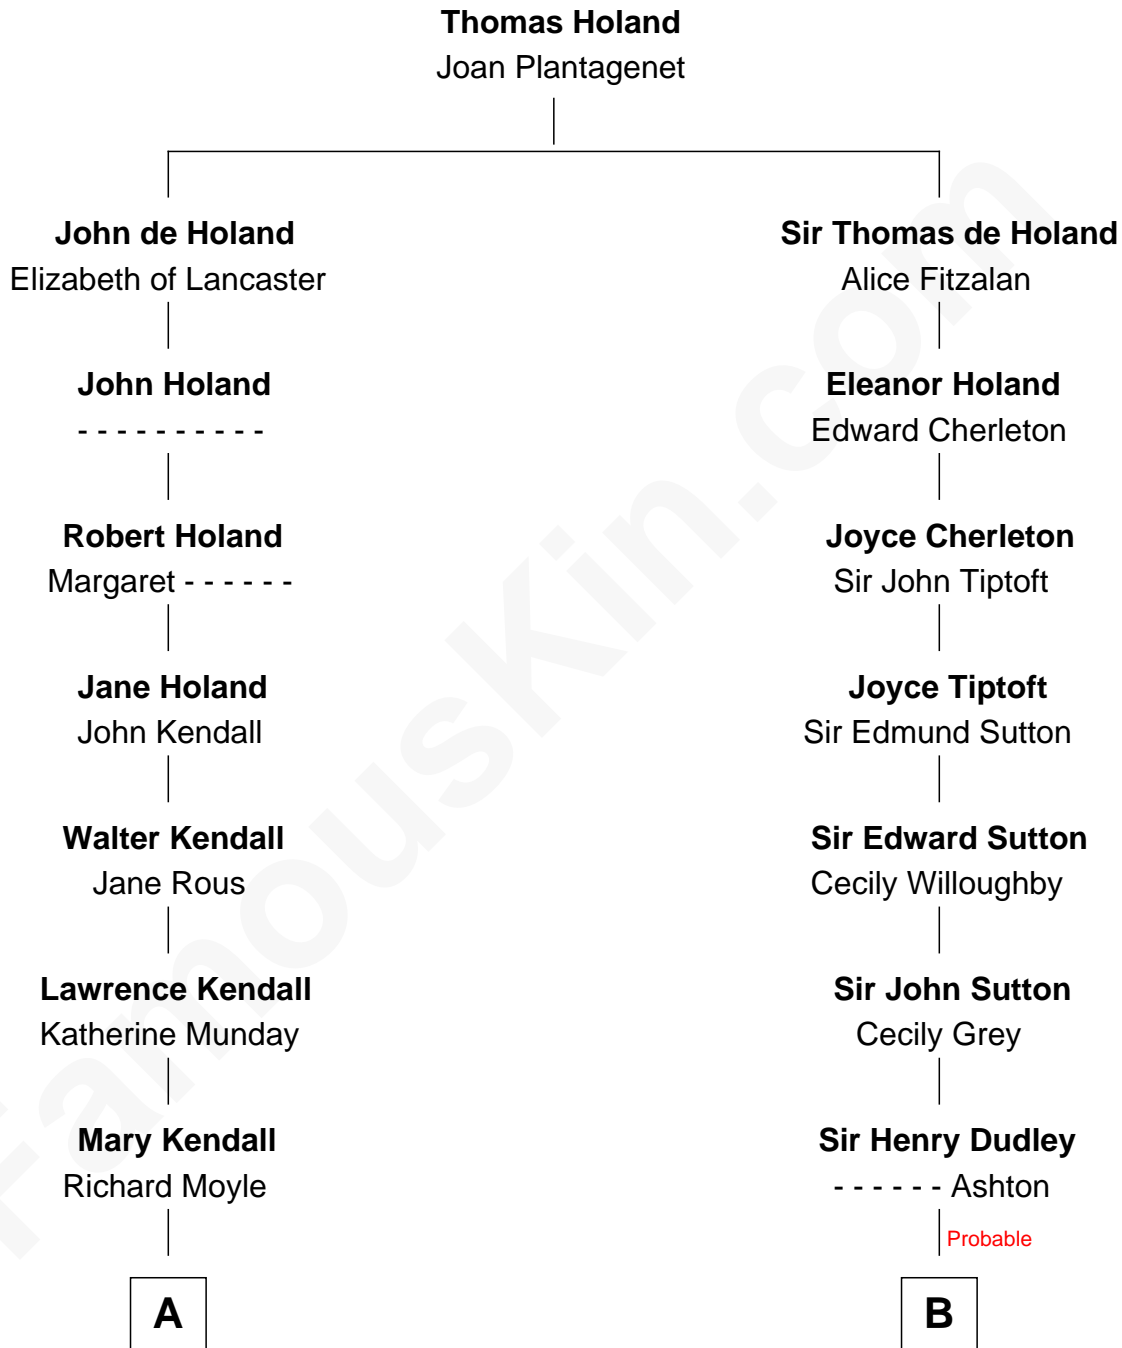

FamousKin.com

Relationship Chart of Buckminster Fuller

Author, Architect, and Inventor

17th cousin 2 times removed of

Alan Ladd

Movie Actor

C

Oscar F. Ladd
Julia Henrietta Meigs

Alan Harwood Ladd
Selina Raleigh

Alan Ladd
Movie Actor

FamousKin.com