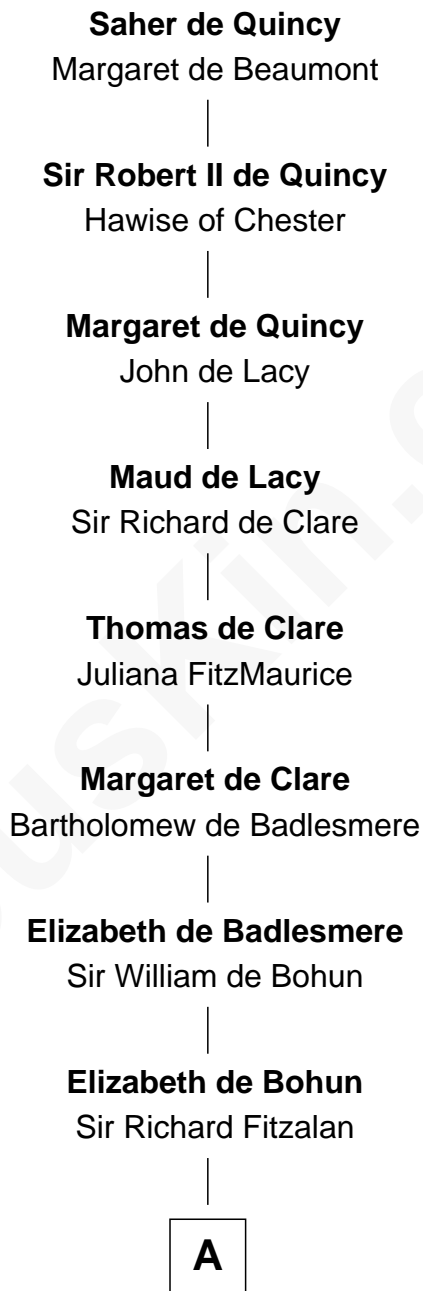

# FamousKin.com Relationship Chart of

**Buckminster Fuller**

*Author, Architect, and Inventor*

22nd Great-grandson of

**Saher de Quincy**

*Magna Carta Surety*

**A**

**Elizabeth Fitzalan**  
Sir Robert Goushill

**Joan Goushill**  
Sir Thomas Stanley

**Sir John Stanley**  
Elizabeth Weever

**Margery Stanley**  
Sir William Torbock

**Thomas Torbock**  
Elizabeth Moore

**William Torbock**  
Catherine Gerard

**Margaret Torbock**  
Oliver Mainwaring

**Oliver Mainwaring**  
Prudence Ashe

**Oliver Mainwaring**  
Hannah Raymond

**Love Mainwaring**  
John Richards

**B**

**B**

**George Richards**

Hester Hough

**Mary Richards**