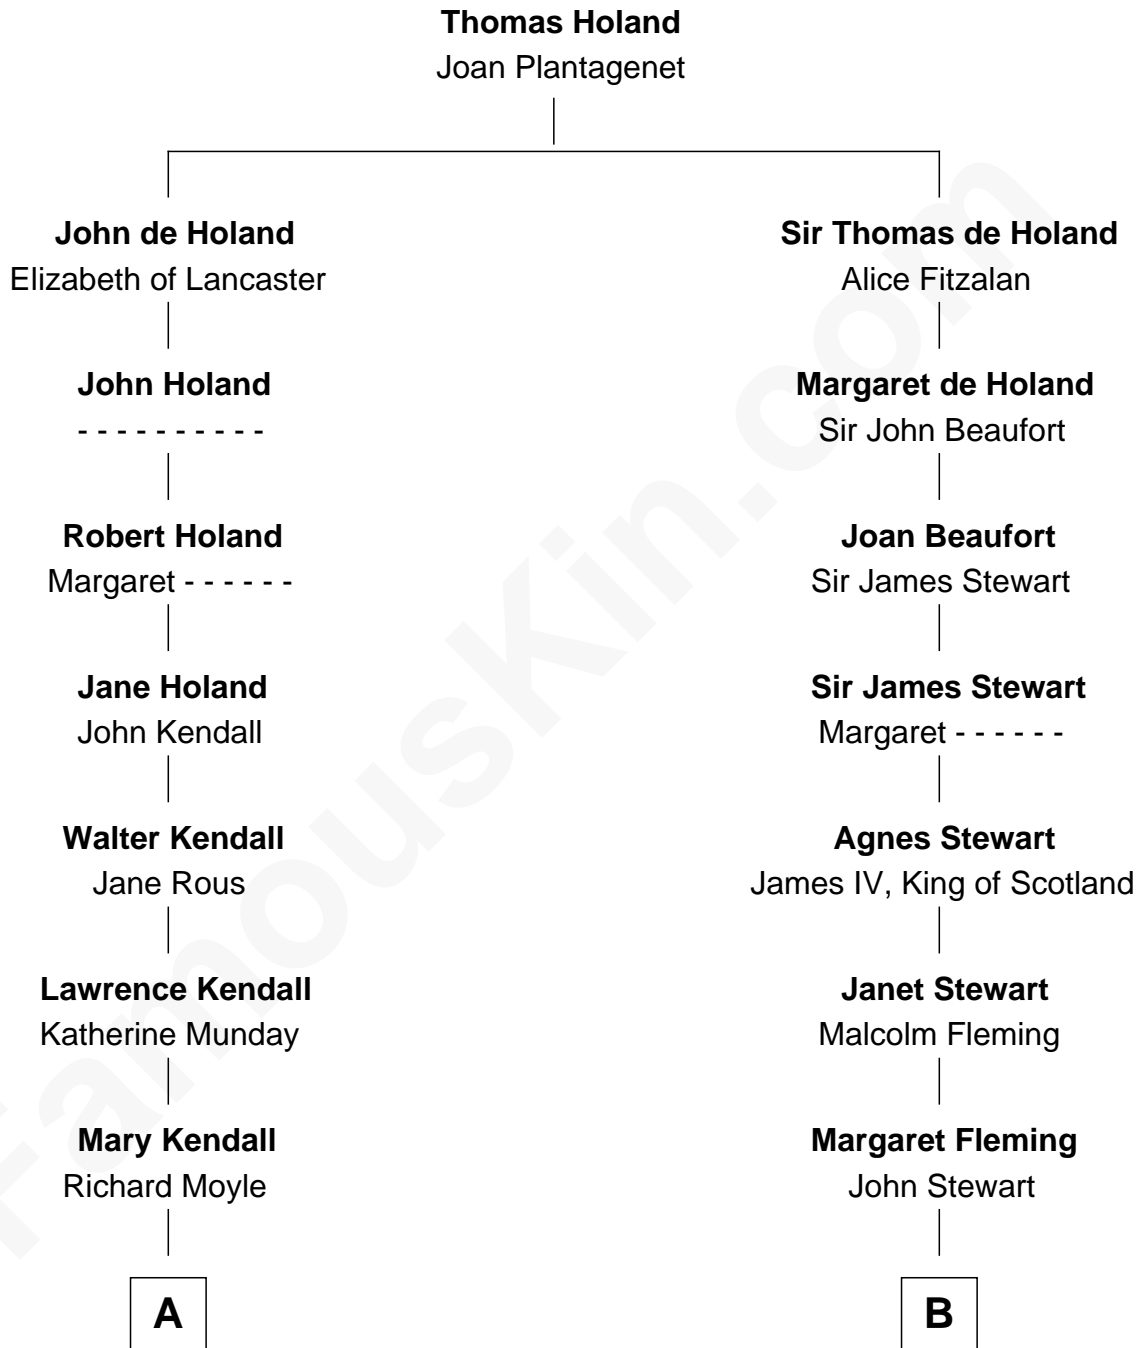

FamousKin.com

Relationship Chart of

Buckminster Fuller

Author, Architect, and Inventor

17th cousin 3 times removed of

Hugh Grant

Movie Actor

C

Felton George Randolph

Emily Margaret Nepean

Margaret Isobel Randolph

John Cassilis MacLean

Fynvola Susan MacLean

James Murray Grant

Hugh Grant

Movie Actor