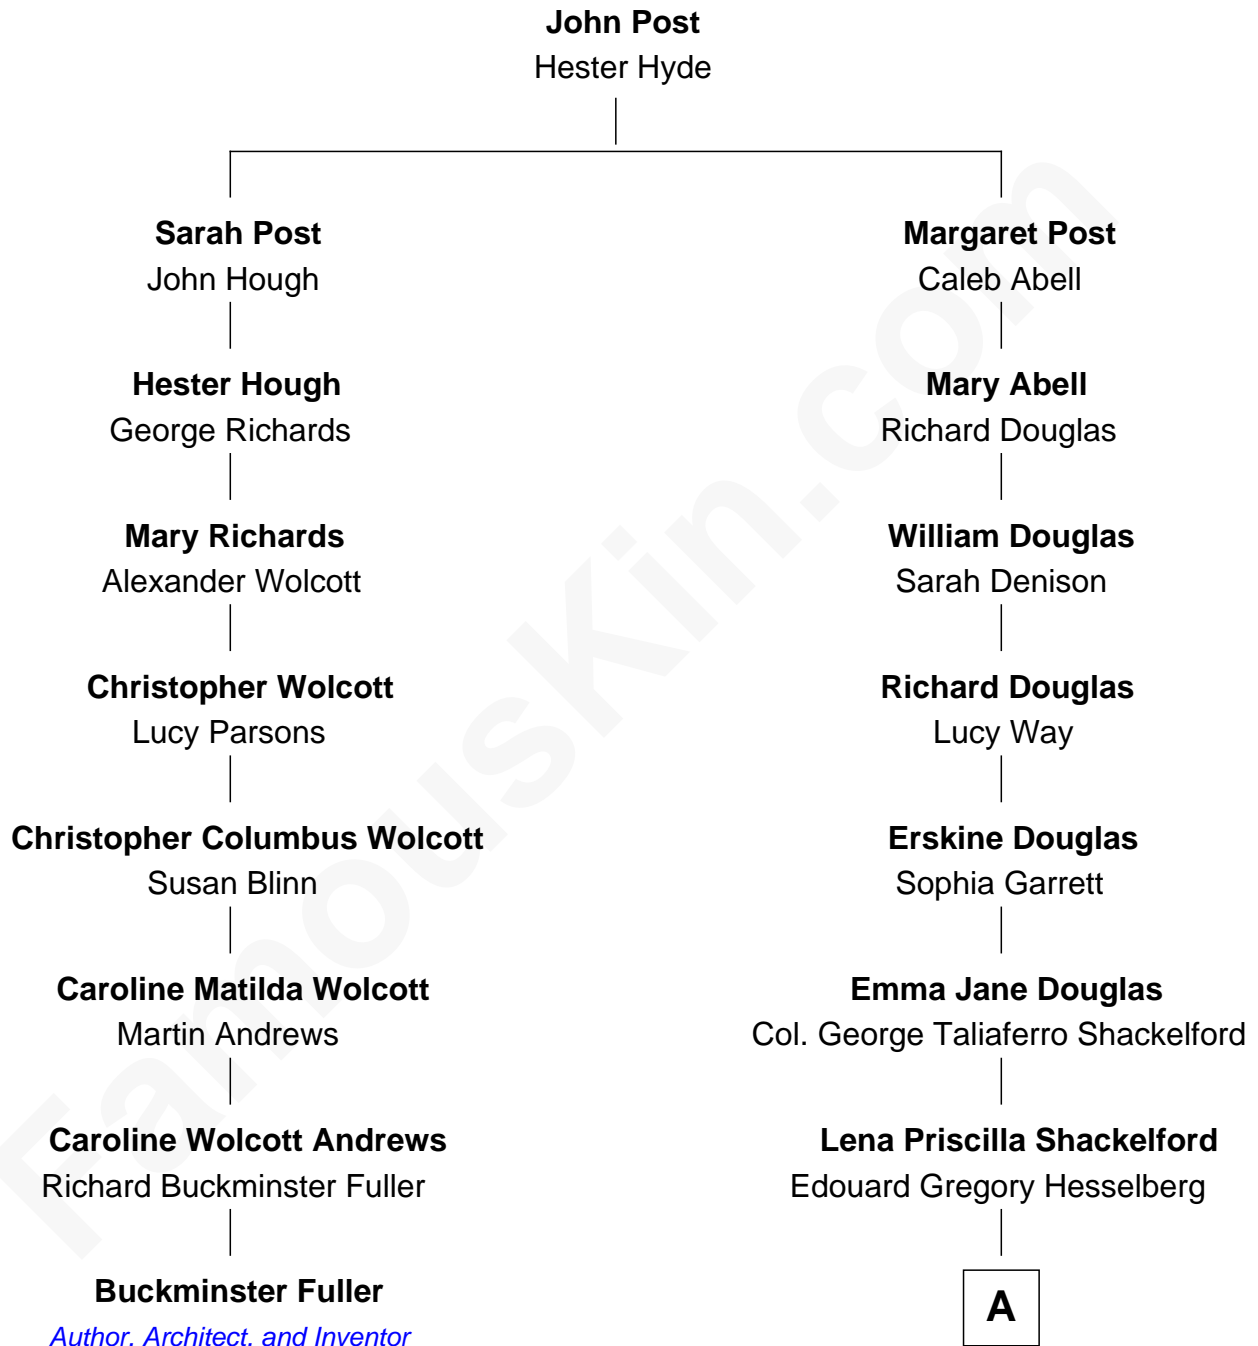

## Relationship Chart of

### Buckminster Fuller

*Author, Architect, and Inventor*

7th cousin 2 times removed of

### Illeana Douglas

*TV and Movie Actress*

A

—  
**Melvyn Edouard Hesselberg**

Rosalind Hightower

—  
**Gregory Hesselberg**

Joan Georgescu

—  
**Illeana Douglas**