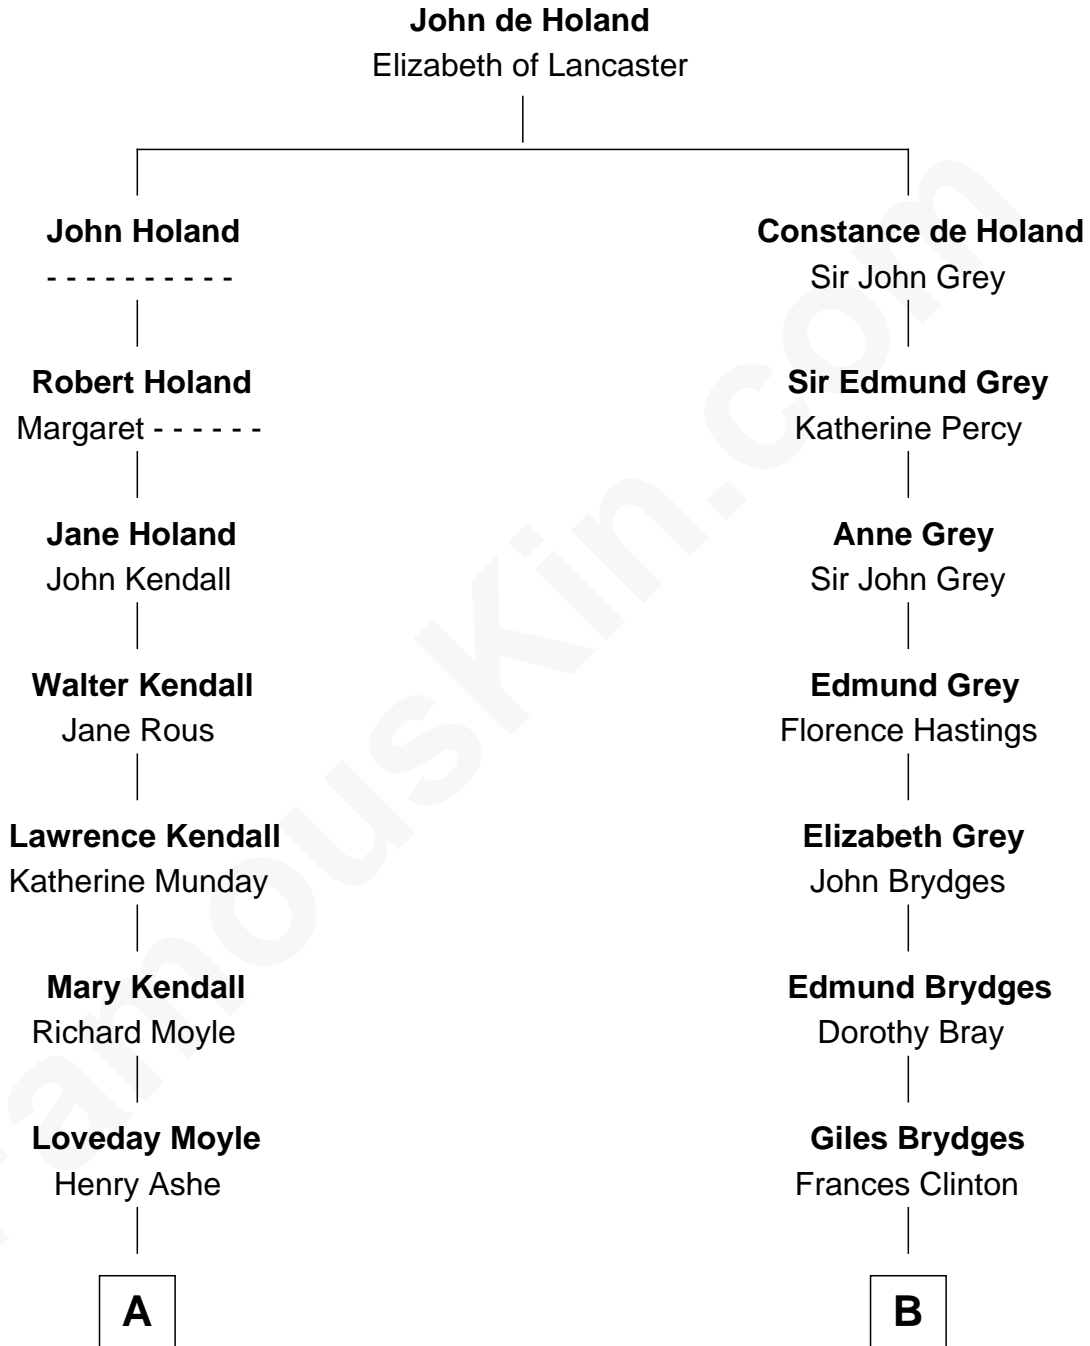

FamousKin.com

Relationship Chart of

Buckminster Fuller

Author, Architect, and Inventor

16th cousin 2 times removed of

Princess Diana

Princess of Wales

C

Edward John Spencer
Frances Ruth Burke Roche

Princess Diana
Princess of Wales

FamousKin.com