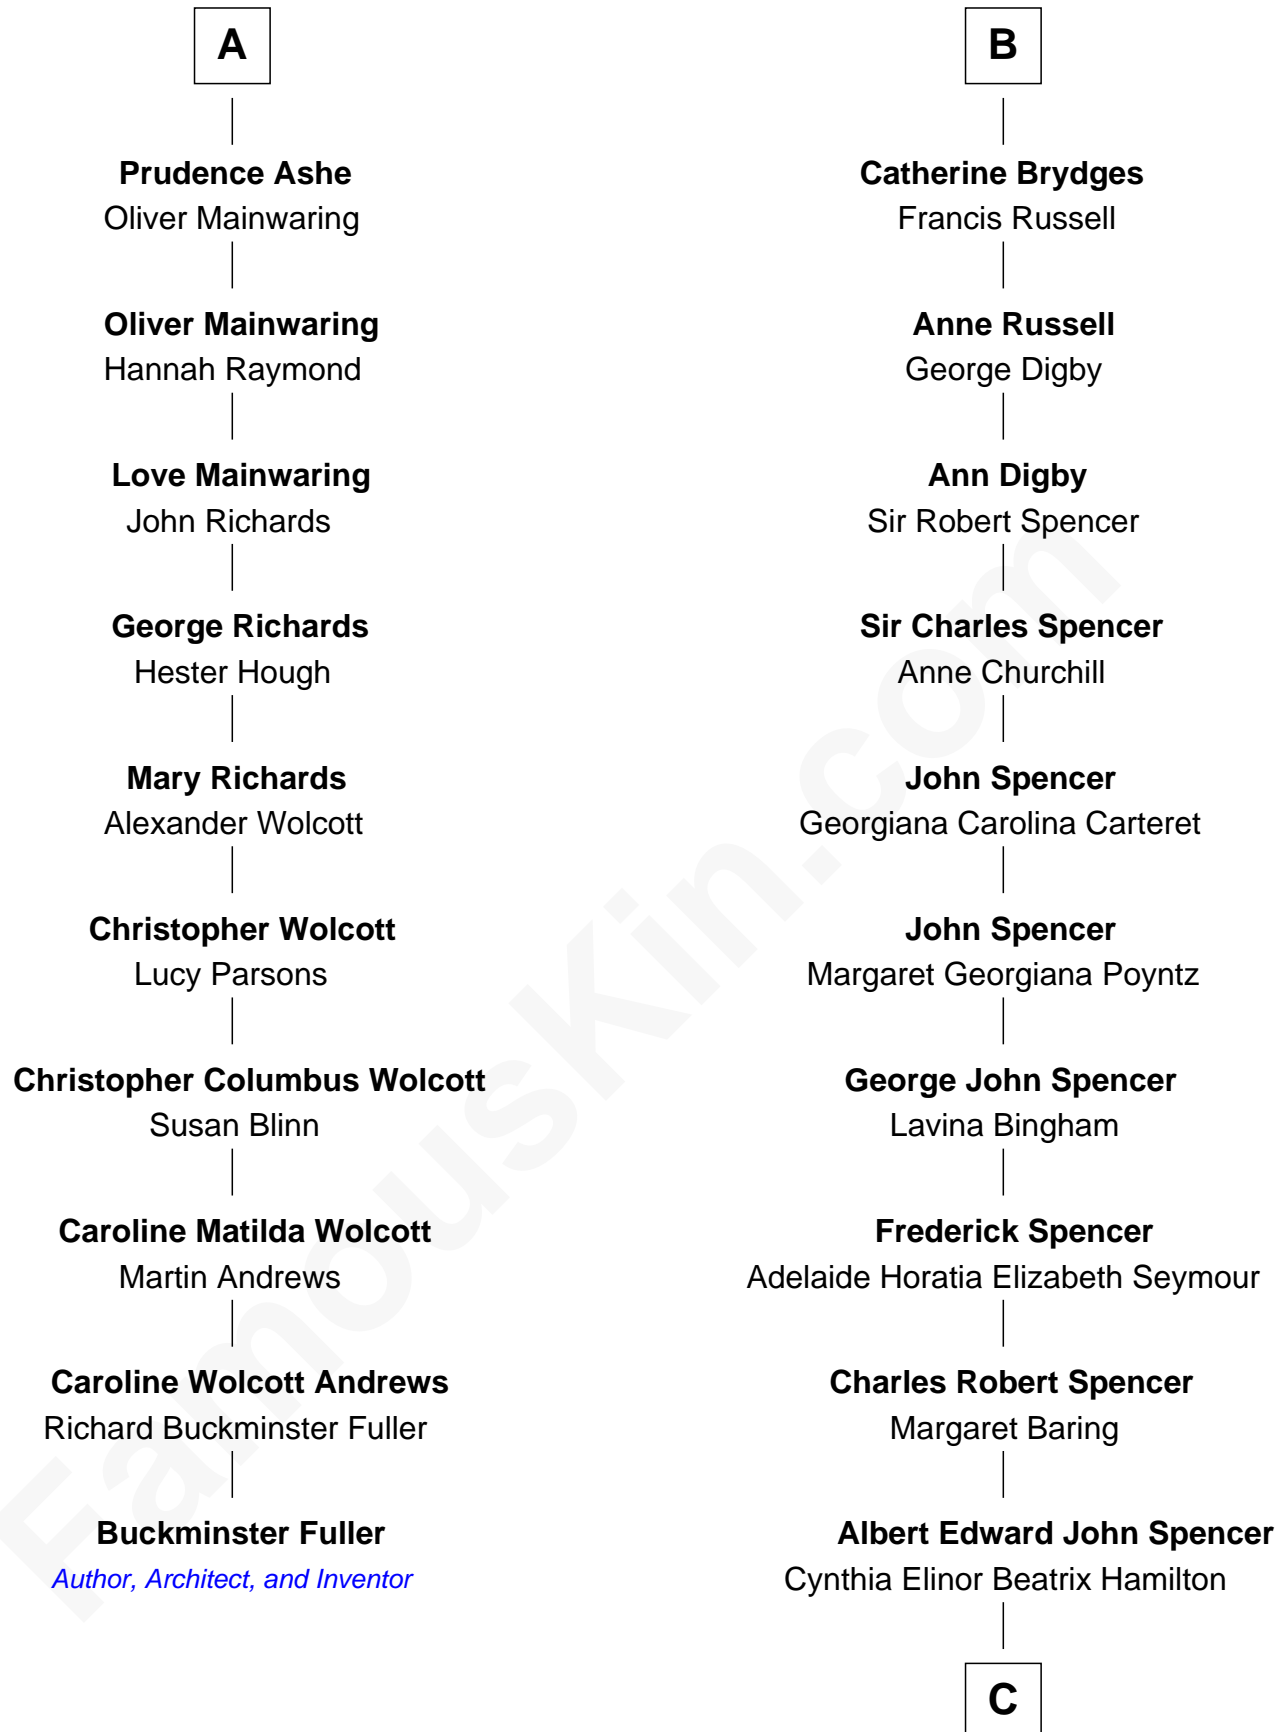

FamousKin.com

Relationship Chart of

Buckminster Fuller

Author, Architect, and Inventor

16th cousin 2 times removed of

Princess Diana

Princess of Wales

C

Edward John Spencer
Frances Ruth Burke Roche

Princess Diana
Princess of Wales

FamousKin.com