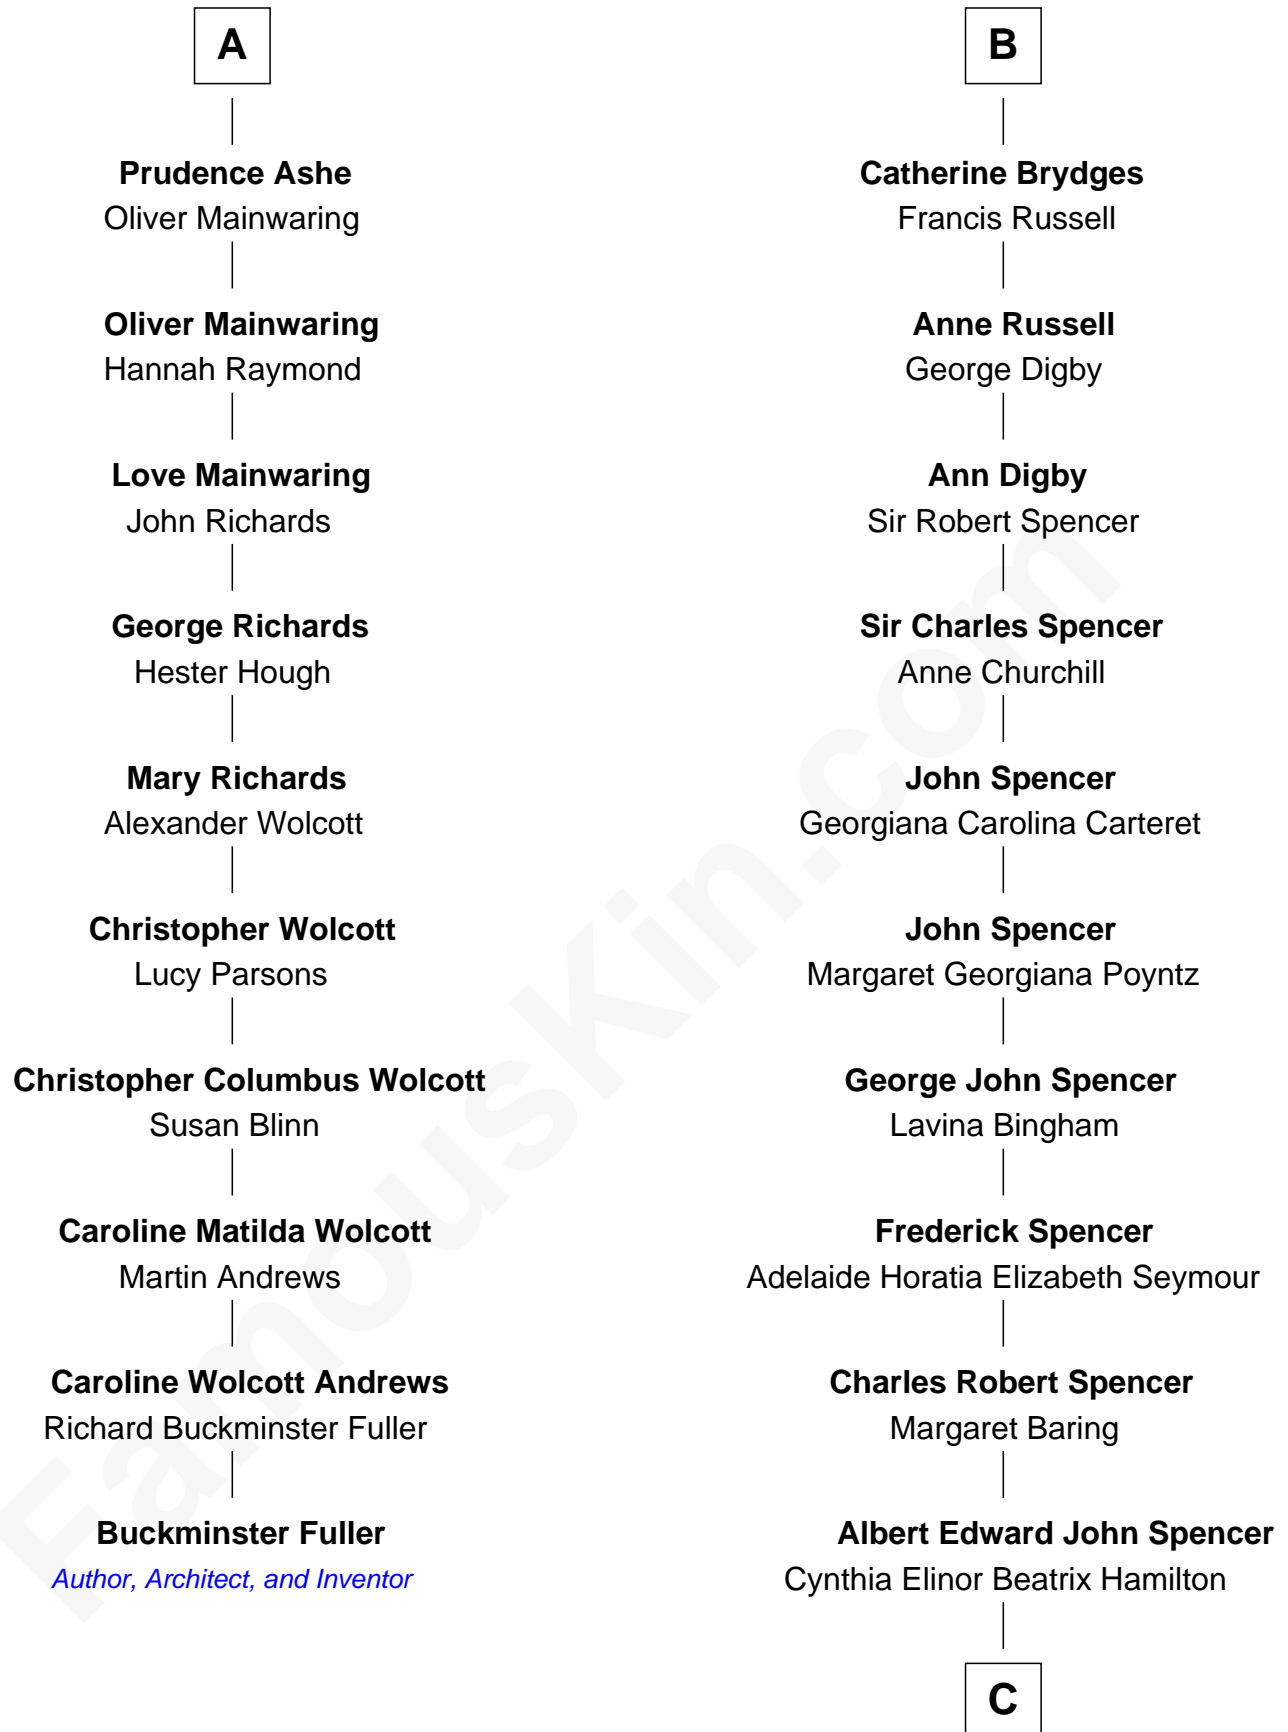

# FamousKin.com Relationship Chart of

**Buckminster Fuller**

*Author, Architect, and Inventor*

16th cousin 3 times removed of

**Prince William**

*Prince of Wales*

**John de Holand**  
Elizabeth of Lancaster

C

**Edward John Spencer**  
Frances Ruth Burke Roche

**Princess Diana Frances Spencer**  
Charles III, King of the United Kingdom

**Prince William**  
*Prince of Wales*

FamousKin.com