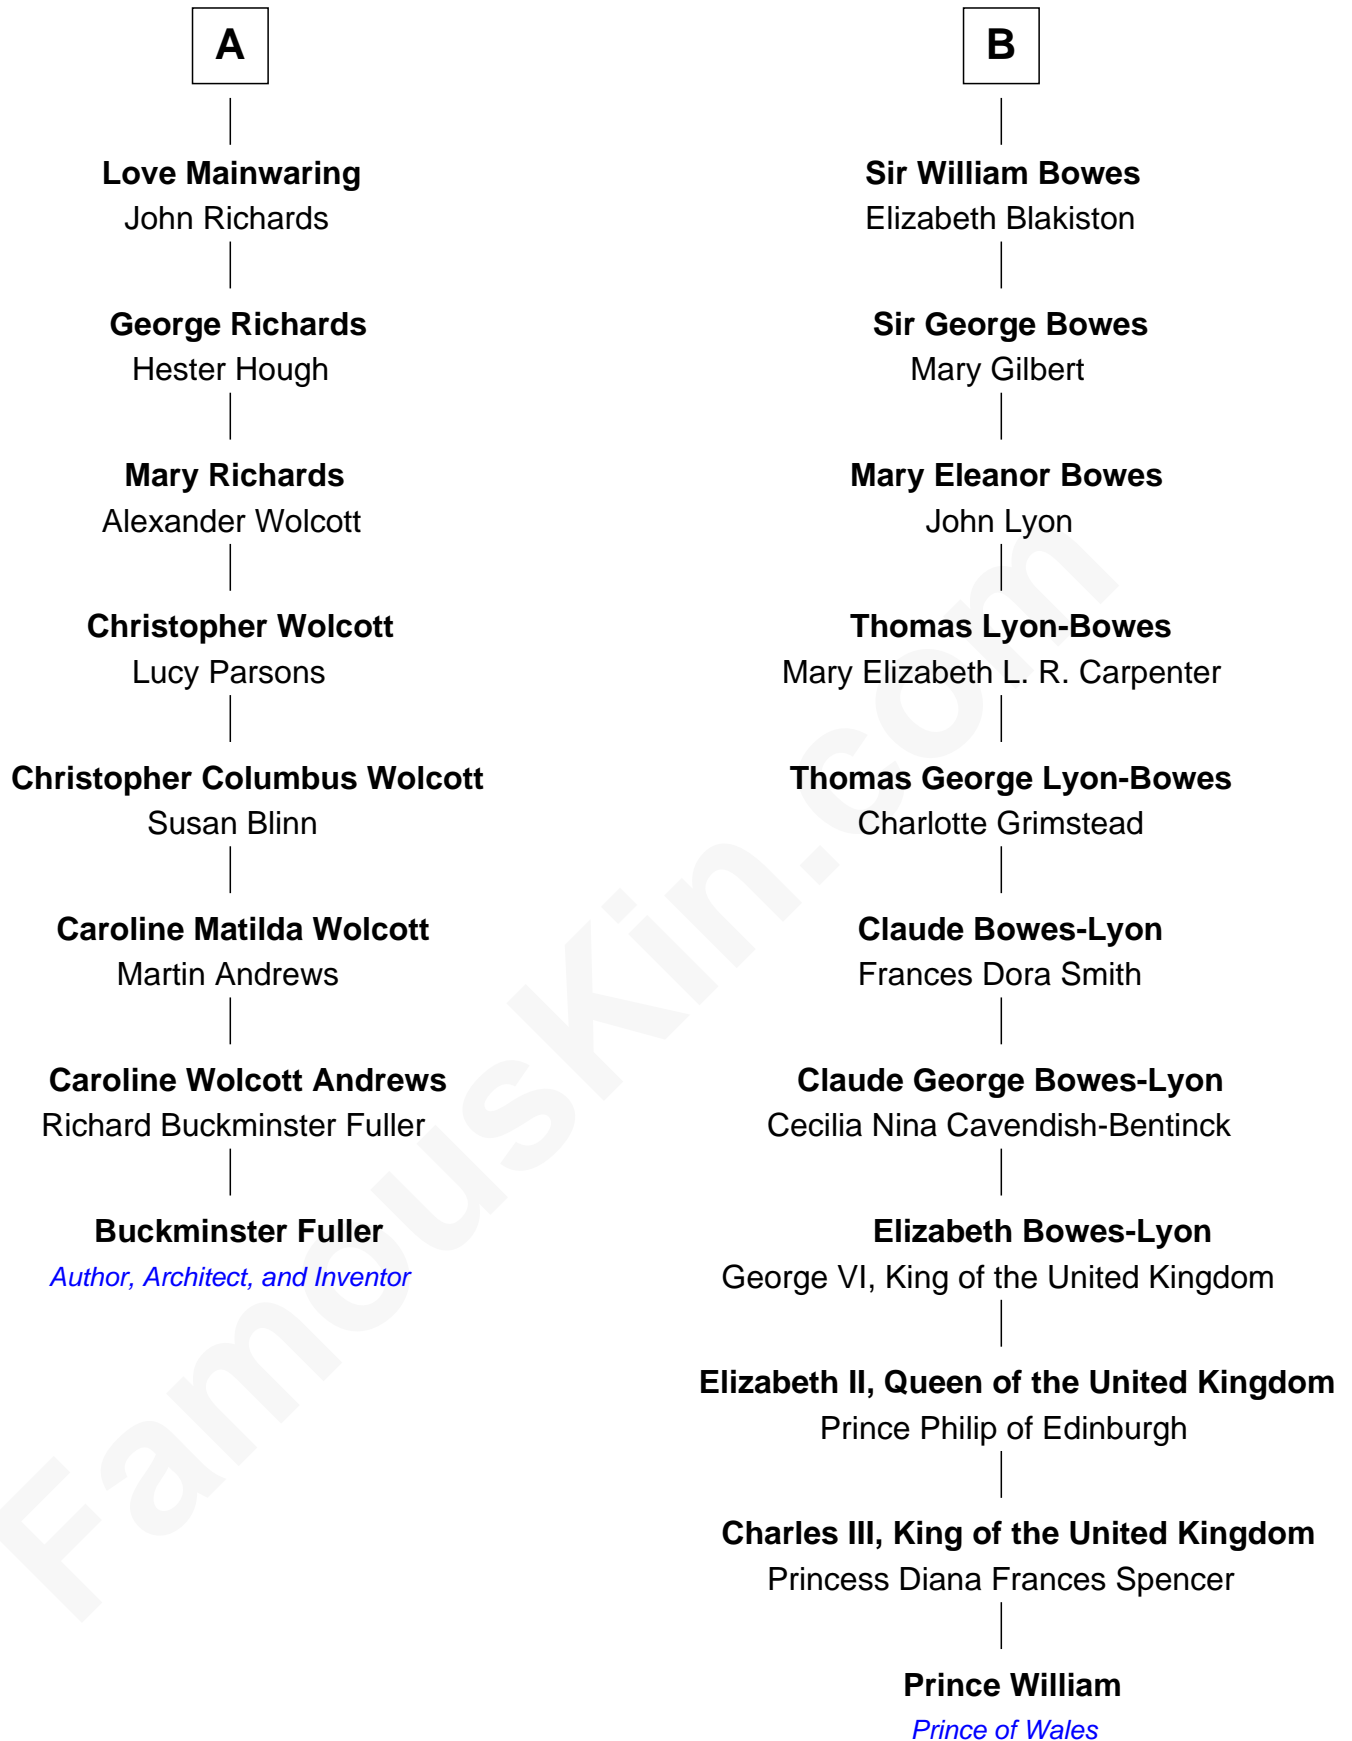

FamousKin.com

Relationship Chart of

Buckminster Fuller

Author, Architect, and Inventor

14th cousin 3 times removed of

Prince William

Prince of Wales

Sir Thomas Stanley

Catherine Gerard

Margaret Torbock

Oliver Mainwaring

Oliver Mainwaring

Prudence Ashe

Oliver Mainwaring

Hannah Raymond

A

Margaret Stanley

Sir William Troutbeck

Adam Troutbeck

Joan Molyneux

Margaret Troutbeck

Sir John Talbot

Sir John Talbot

Frances Giffard

Jane Talbot

Sir George Bowes

Thomas Bowes

Anne Warcop

Thomas Bowes

Anne Maxton

B

William photo by [InSapphoWeTrust](#) (CC BY-SA 2.0)