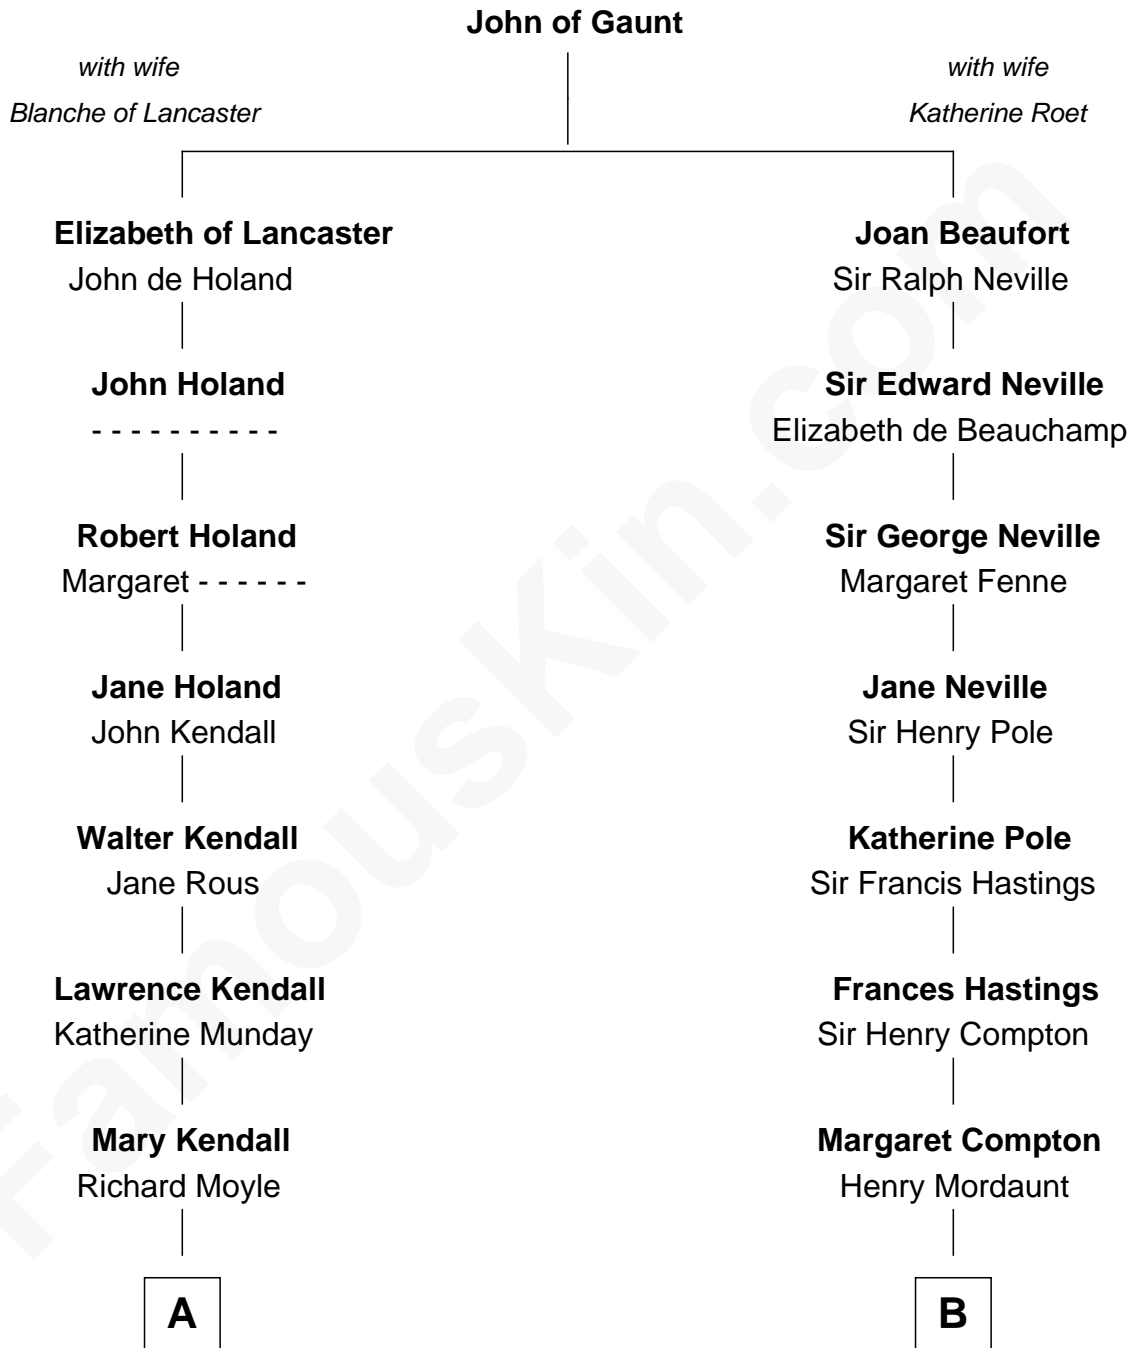

## Relationship Chart of

**Buckminster Fuller**

*Author, Architect, and Inventor*

17th cousin 1 time removed of

**Prince William**

*Prince of Wales*

C

**Princess Diana Frances Spencer**  
Charles III, King of the United Kingdom

**Prince William**  
*Prince of Wales*

FamousKin.com