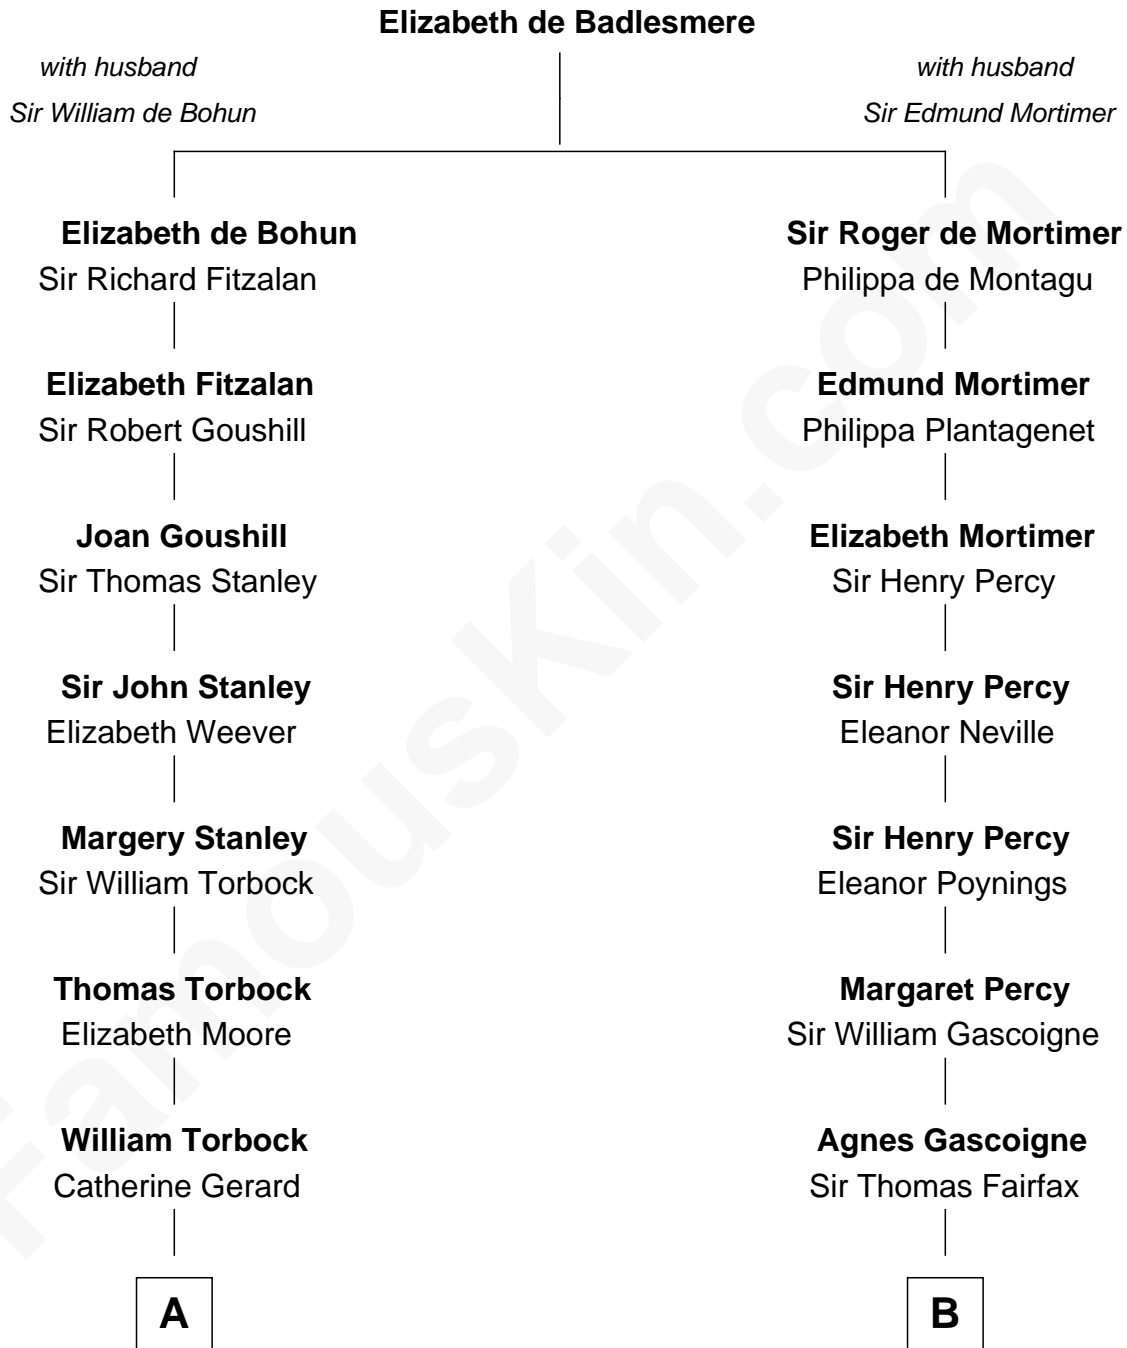

# FamousKin.com Relationship Chart of

**Buckminster Fuller**

*Author, Architect, and Inventor*

17th cousin 4 times removed of

**Catherine Middleton**

*Princess of Wales*

C

**Francis Martineau Lupton**

Harriet Albina Davis

**Olive Christina Lupton**

Richard Noel Middleton

**Peter Francis Middleton**

Valerie Glassborow

**Michael Francis Middleton**

Carole Elizabeth Goldsmith

**Catherine Middleton**

*Princess of Wales*