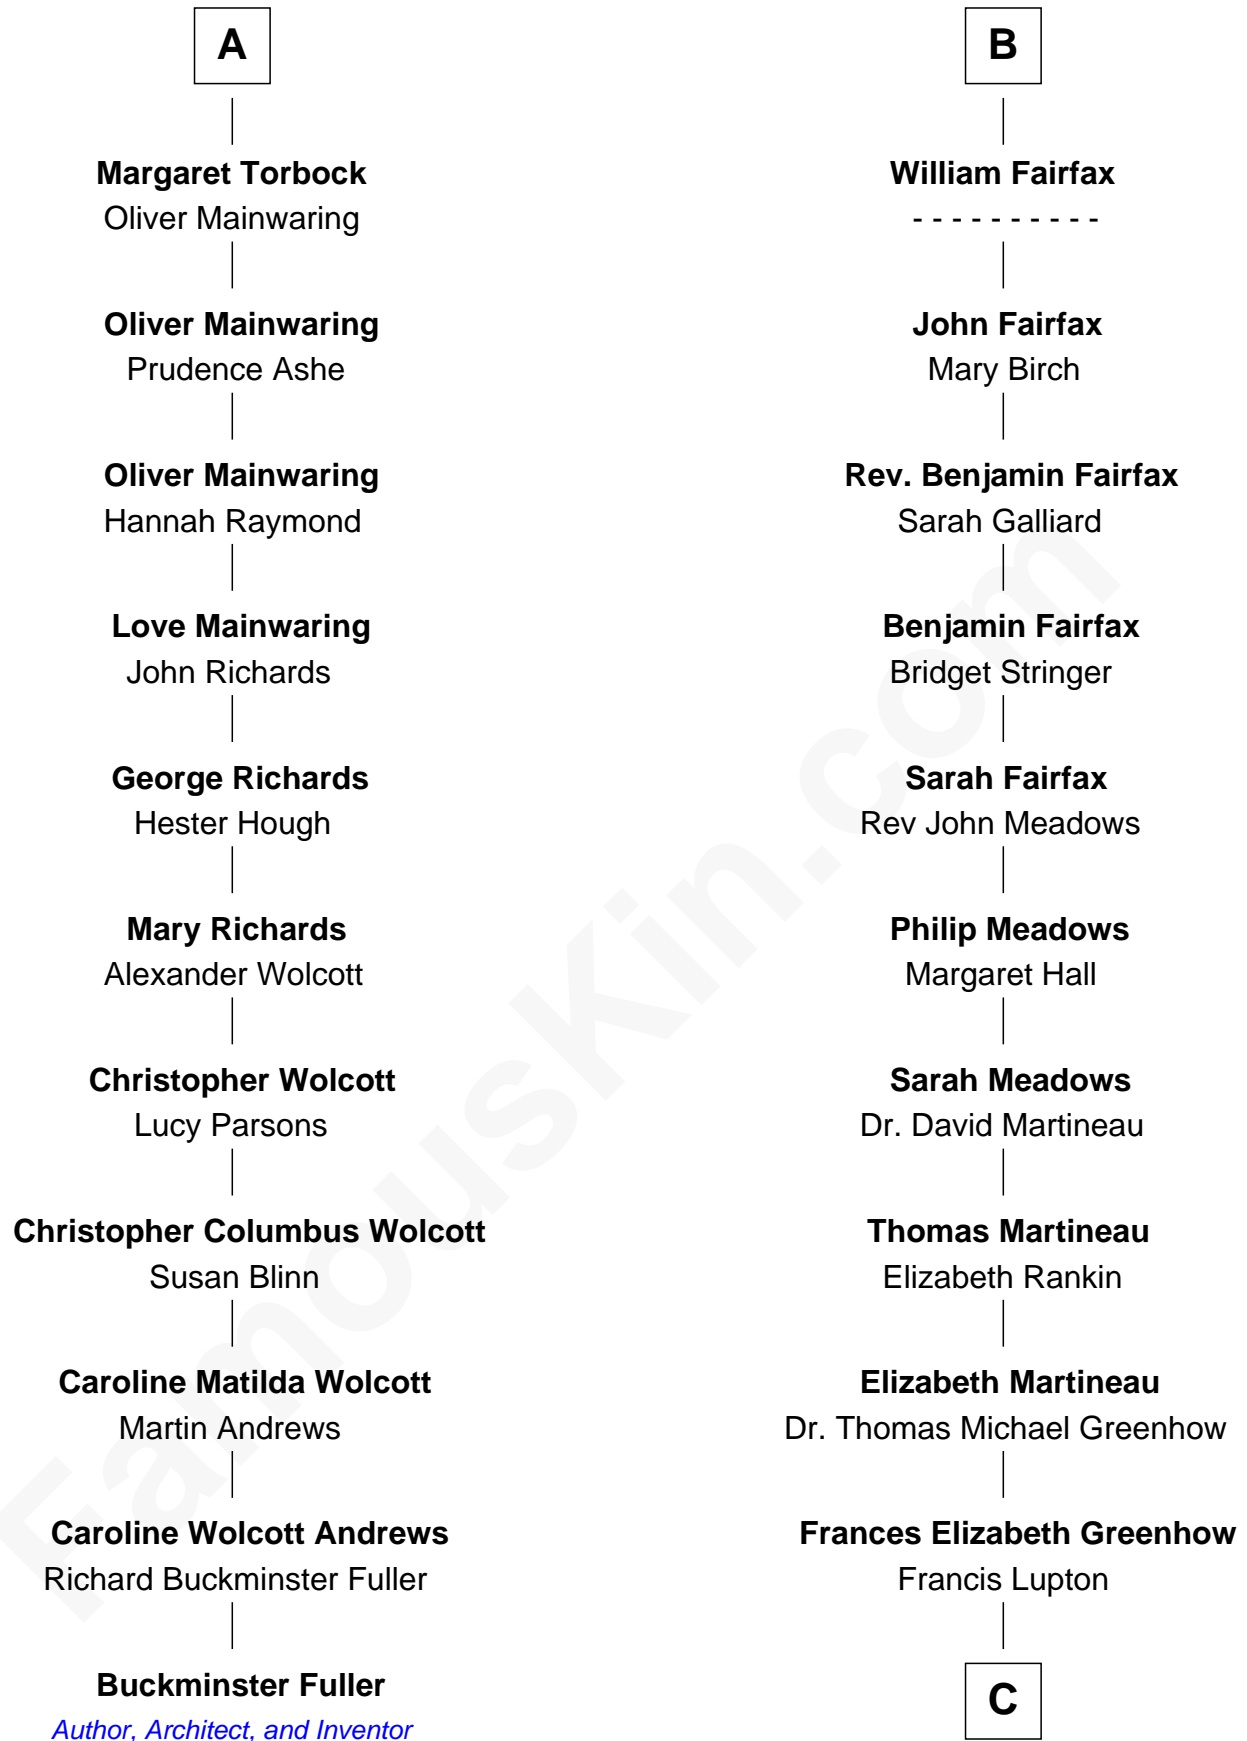

# FamousKin.com Relationship Chart of

**Buckminster Fuller**

*Author, Architect, and Inventor*

17th cousin 4 times removed of

**Catherine Middleton**

*Princess of Wales*

C

**Francis Martineau Lupton**

Harriet Albina Davis

**Olive Christina Lupton**

Richard Noel Middleton

**Peter Francis Middleton**

Valerie Glassborow

**Michael Francis Middleton**

Carole Elizabeth Goldsmith

**Catherine Middleton**

*Princess of Wales*