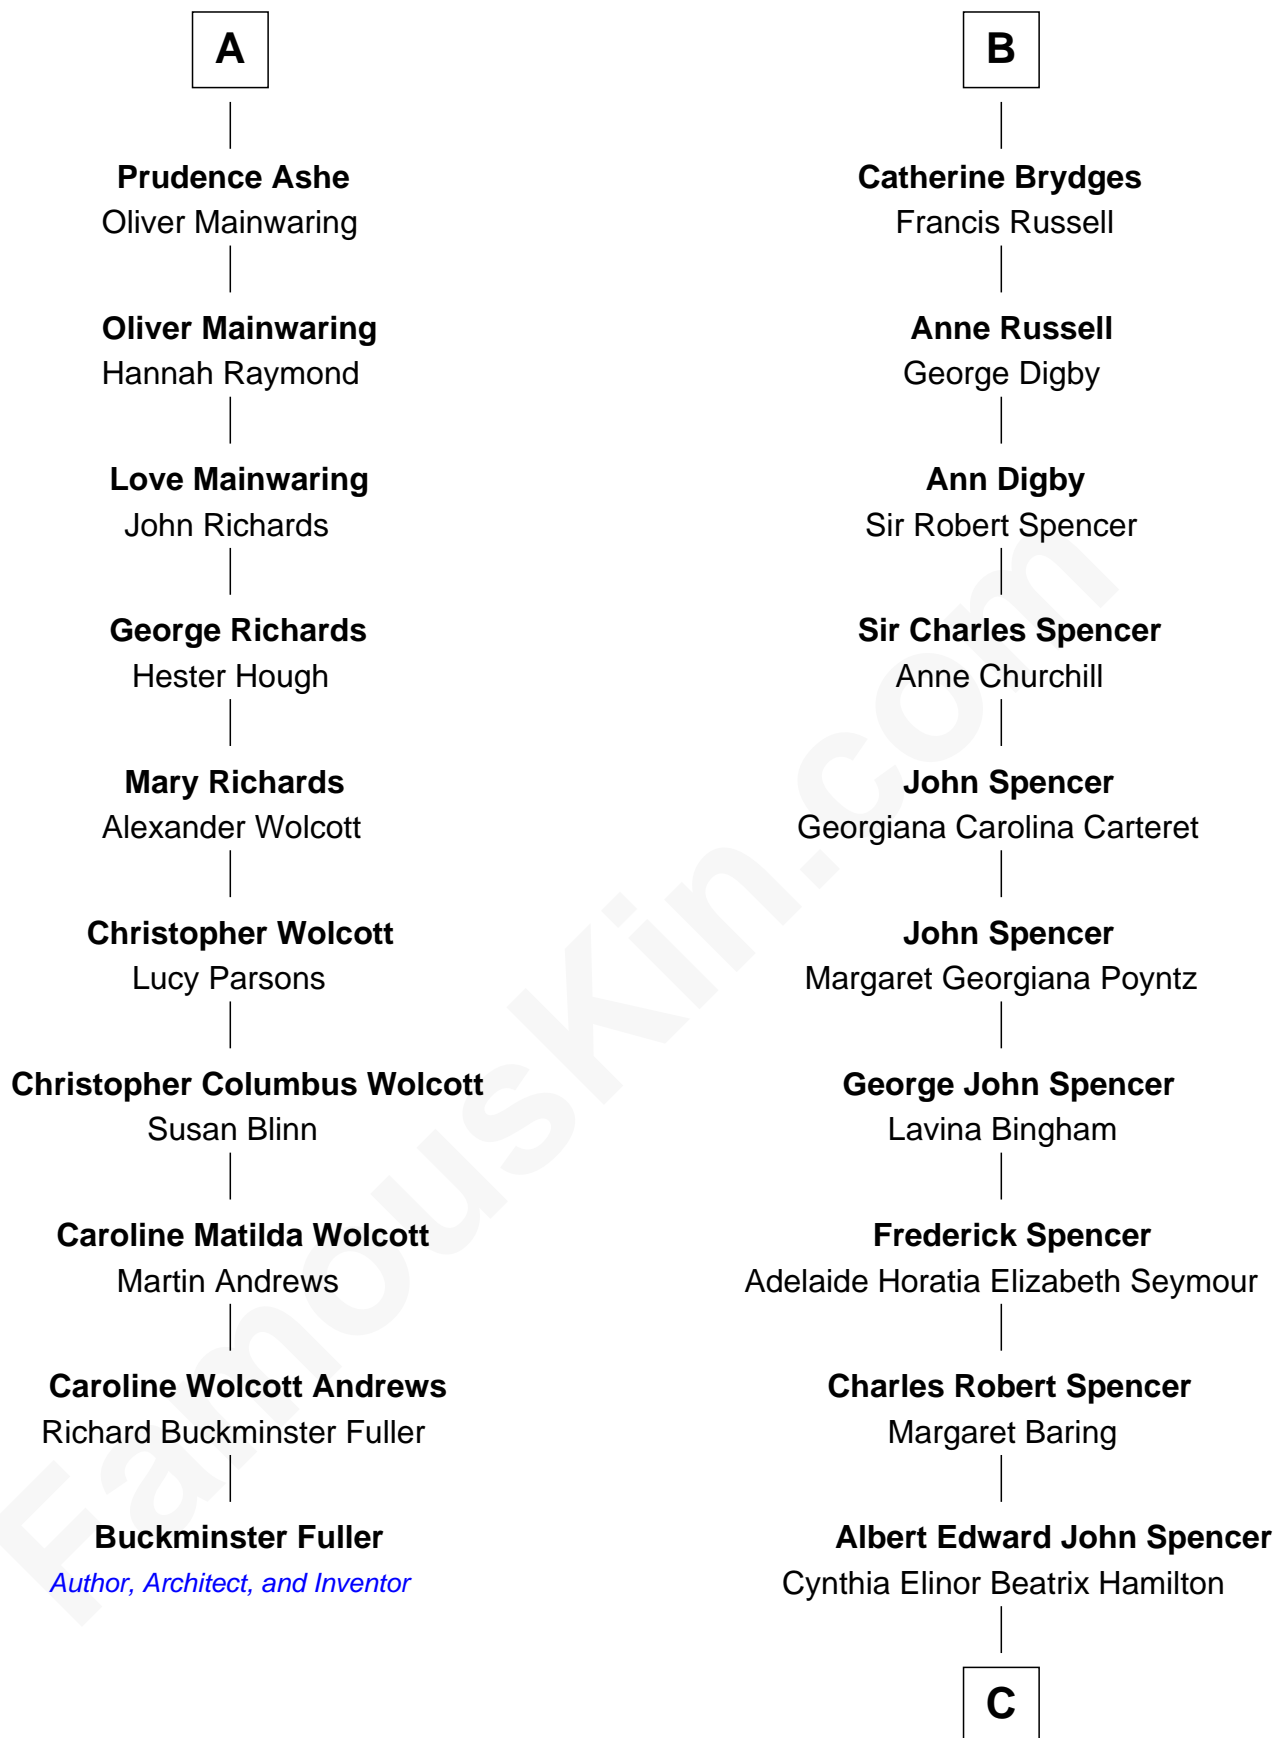

## Relationship Chart of

### Buckminster Fuller

*Author, Architect, and Inventor*

16th cousin 3 times removed of

**Prince Harry**

*Duke of Sussex*

C

**Edward John Spencer**  
Frances Ruth Burke Roche

**Princess Diana Frances Spencer**  
Charles III, King of the United Kingdom

**Prince Harry**  
*Duke of Sussex*

FamousKin.com