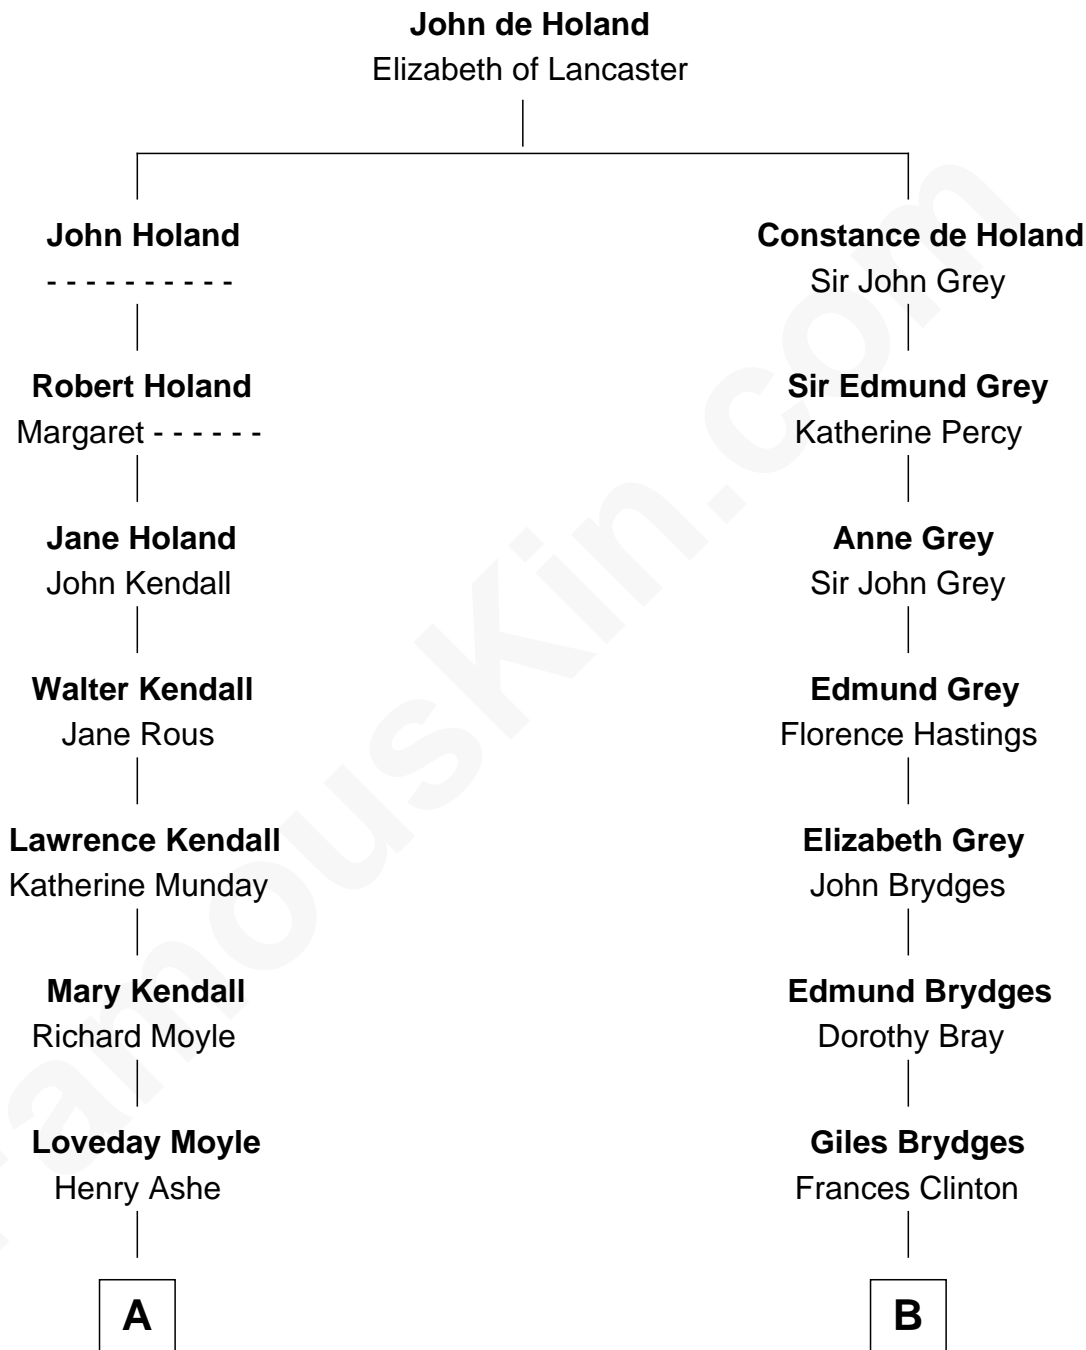

## Relationship Chart of

### Buckminster Fuller

*Author, Architect, and Inventor*

16th cousin 3 times removed of

**Prince Harry**

*Duke of Sussex*

C

**Edward John Spencer**  
Frances Ruth Burke Roche

**Princess Diana Frances Spencer**  
Charles III, King of the United Kingdom

**Prince Harry**  
*Duke of Sussex*

FamousKin.com