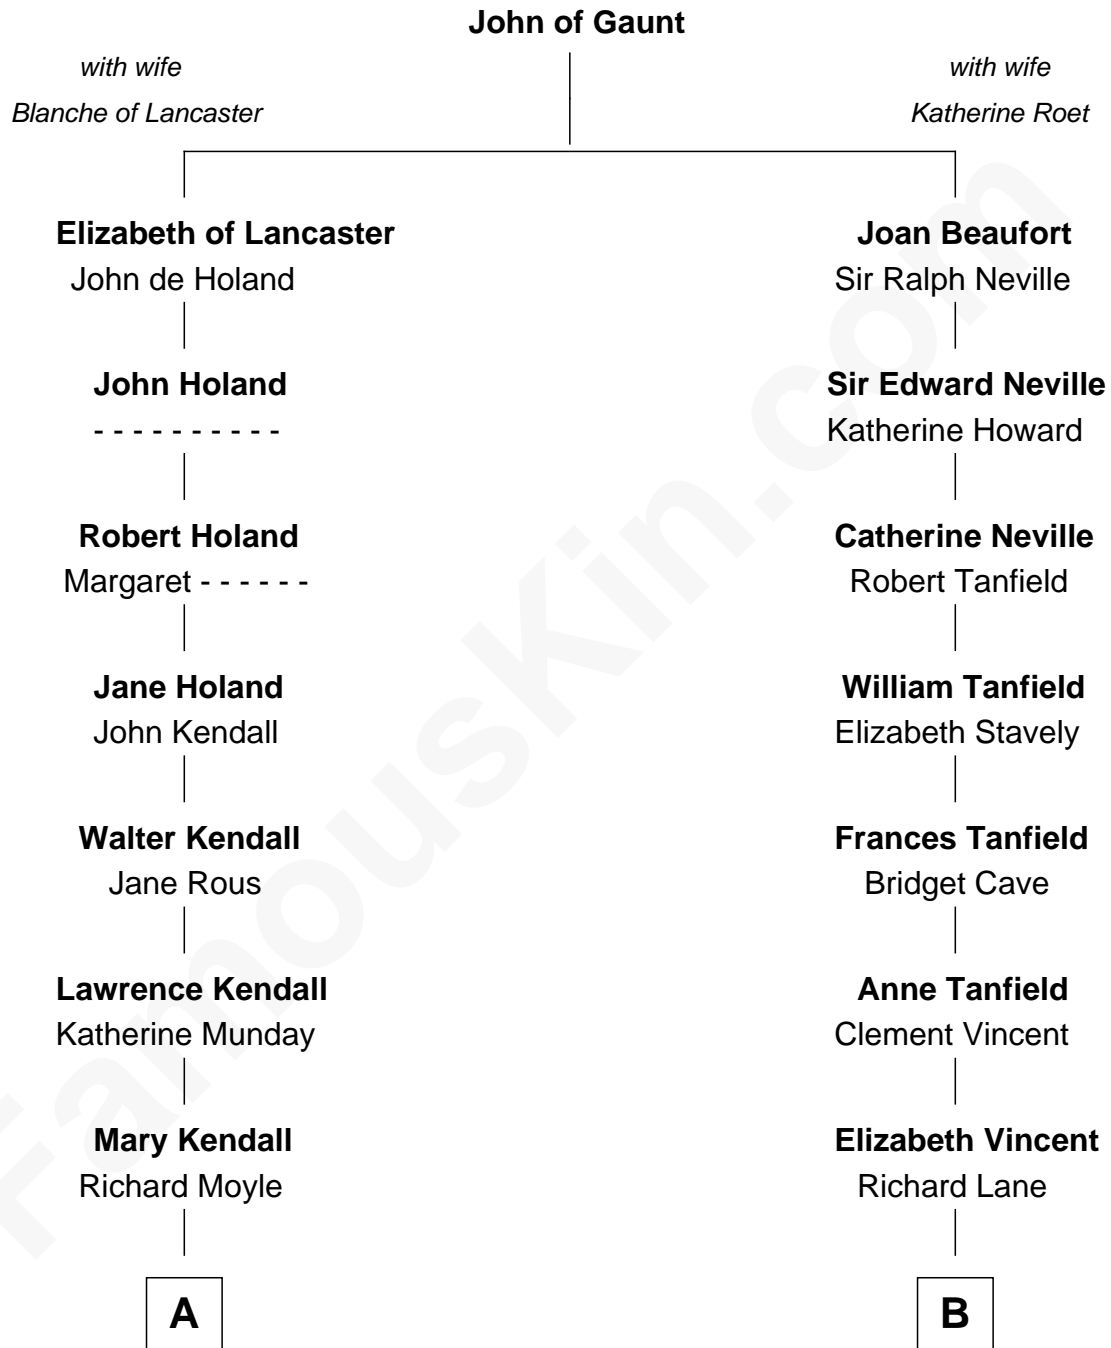

# FamousKin.com Relationship Chart of

**Buckminster Fuller**

*Author, Architect, and Inventor*

17th cousin 2 times removed of

**Mary Chapin Carpenter**

*Singer and Songwriter*

**C**

**Harrison Marshall Robertson**