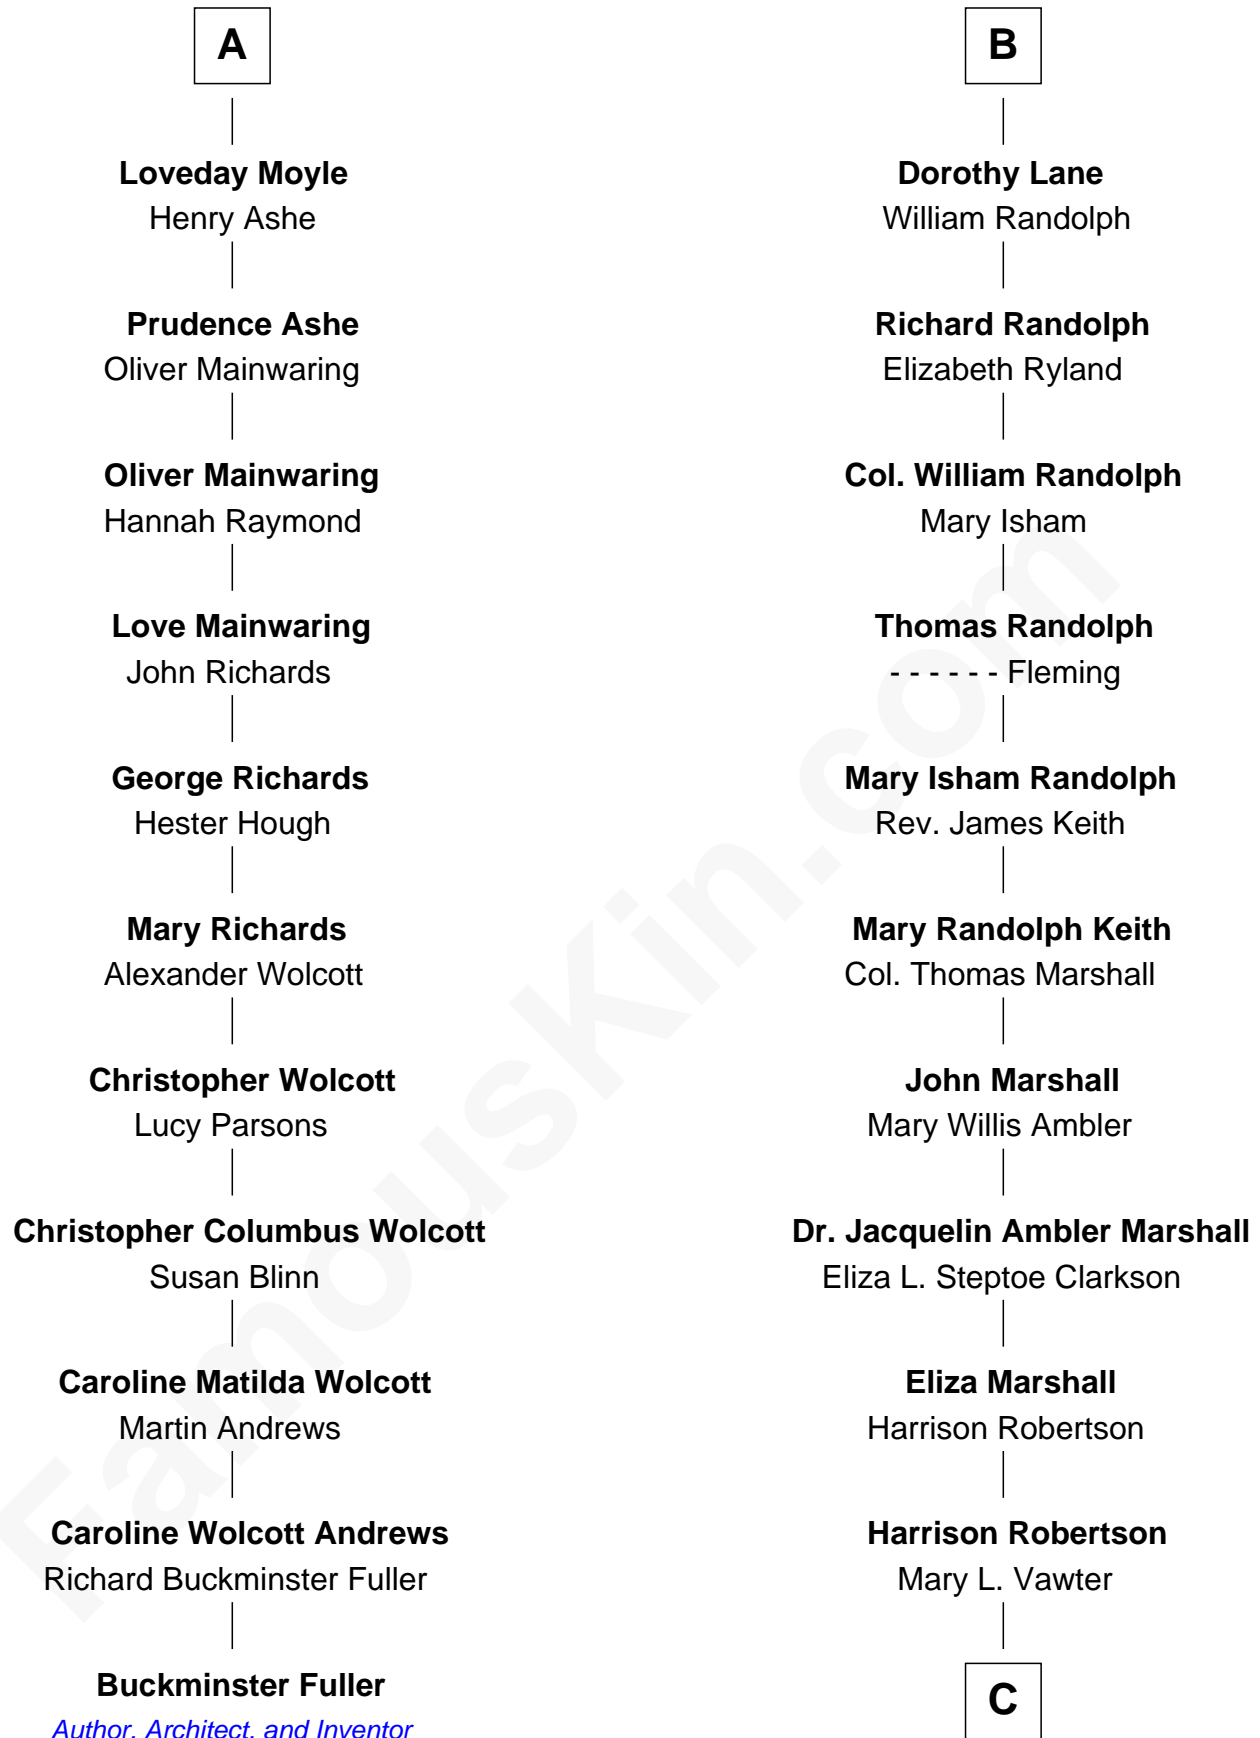

# FamousKin.com Relationship Chart of

**Buckminster Fuller**

*Author, Architect, and Inventor*

17th cousin 2 times removed of

**Mary Chapin Carpenter**

*Singer and Songwriter*

**C**

**Harrison Marshall Robertson**

Mary MacKenzie

**Mary Bowie Robertson**

Chapin Carpenter

**Mary Chapin Carpenter**

*Singer and Songwriter*

FamousKin.com