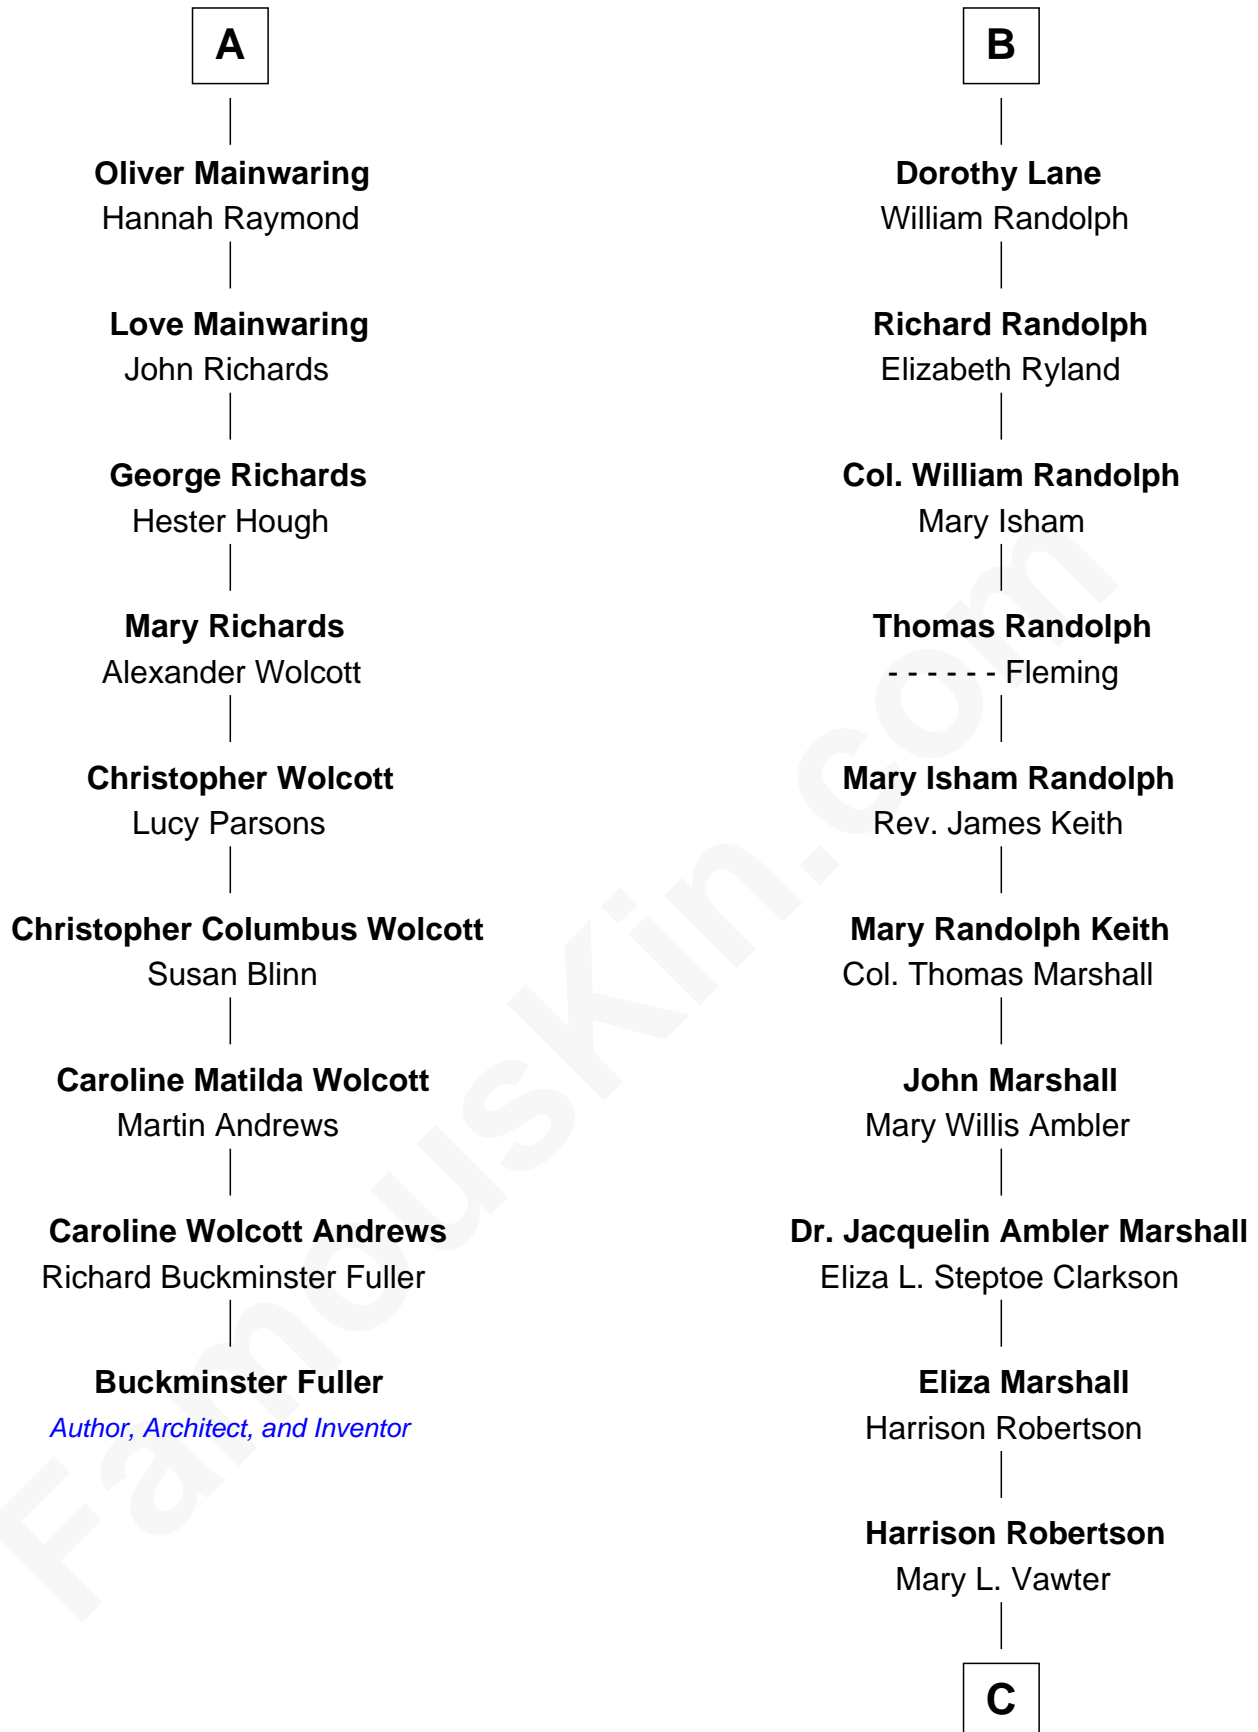

FamousKin.com Relationship Chart of

Buckminster Fuller

Author, Architect, and Inventor

15th cousin 4 times removed of

Mary Chapin Carpenter

Singer and Songwriter

C

Harrison Marshall Robertson