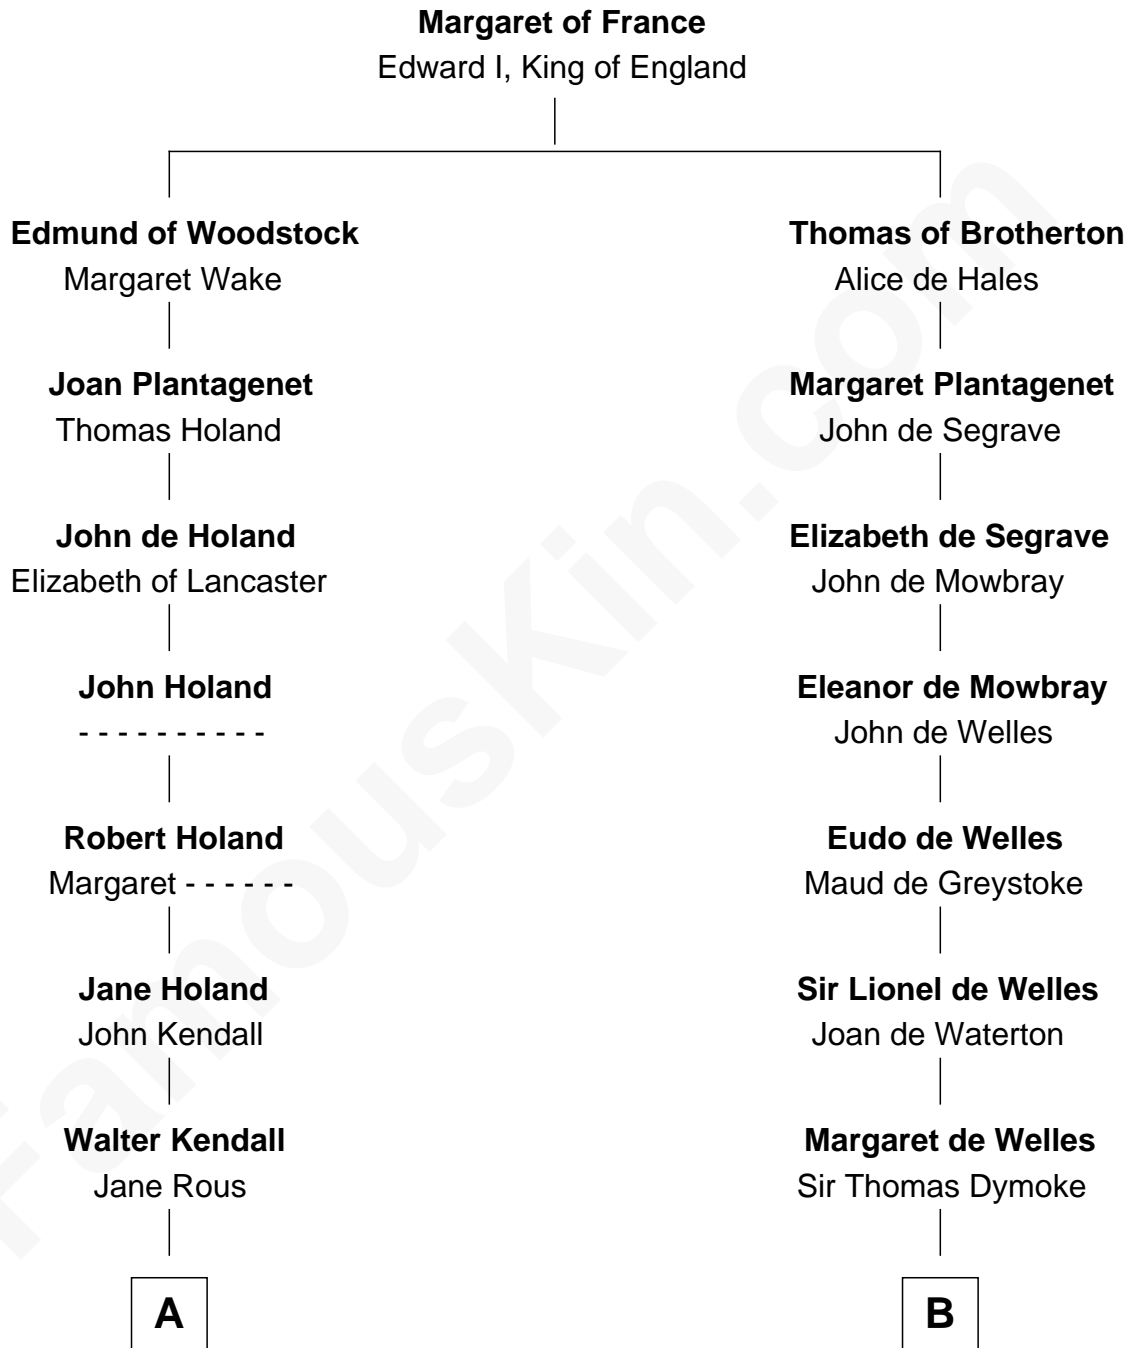

FamousKin.com

Relationship Chart of Buckminster Fuller

Author, Architect, and Inventor

18th cousin 1 time removed of

Ichabod Goodwin

27th Governor of New Hampshire

C

Caroline Matilda Wolcott

Martin Andrews

Caroline Wolcott Andrews

Richard Buckminster Fuller

Buckminster Fuller

Author, Architect, and Inventor

D

Samuel Goodwin

Anna Thompson Gerrish

Ichabod Goodwin

27th Governor of New Hampshire

FamousKin.com