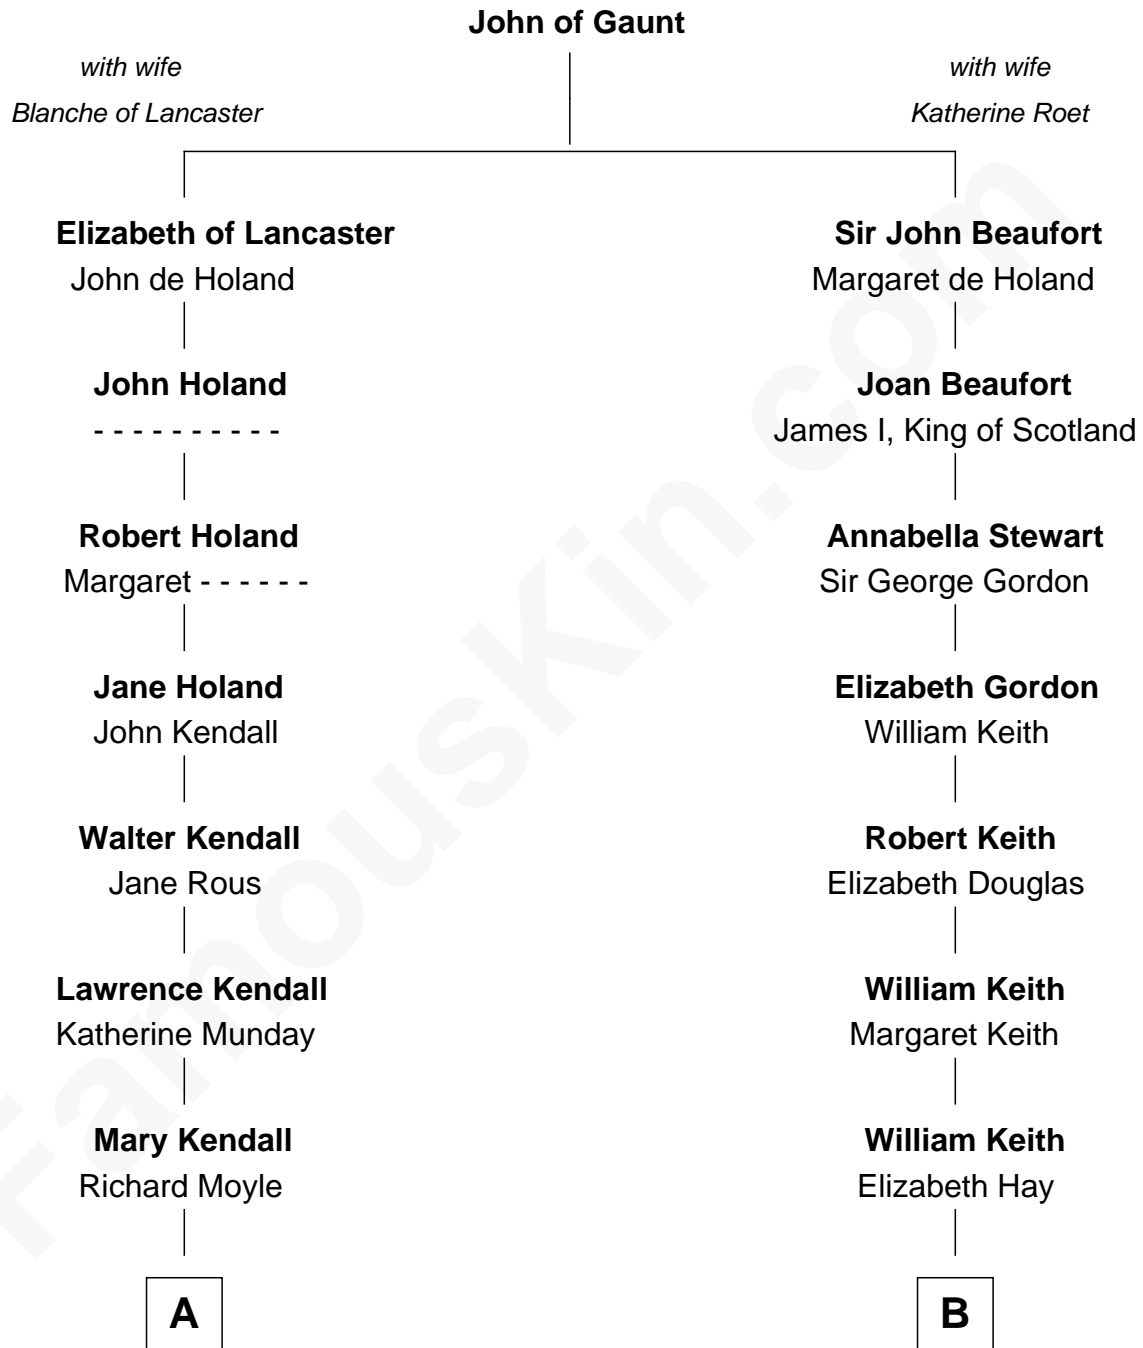

FamousKin.com Relationship Chart of

Buckminster Fuller

Author, Architect, and Inventor

17th cousin 2 times removed of

Wernher von Braun

Rocket Scientist

C

Marie Eleonore Dorothea von Below

Wernher von Quistorp

Emmy von Quistorp

Magnus von Braun

Wernher von Braun

Rocket Scientist

FamousKin.com