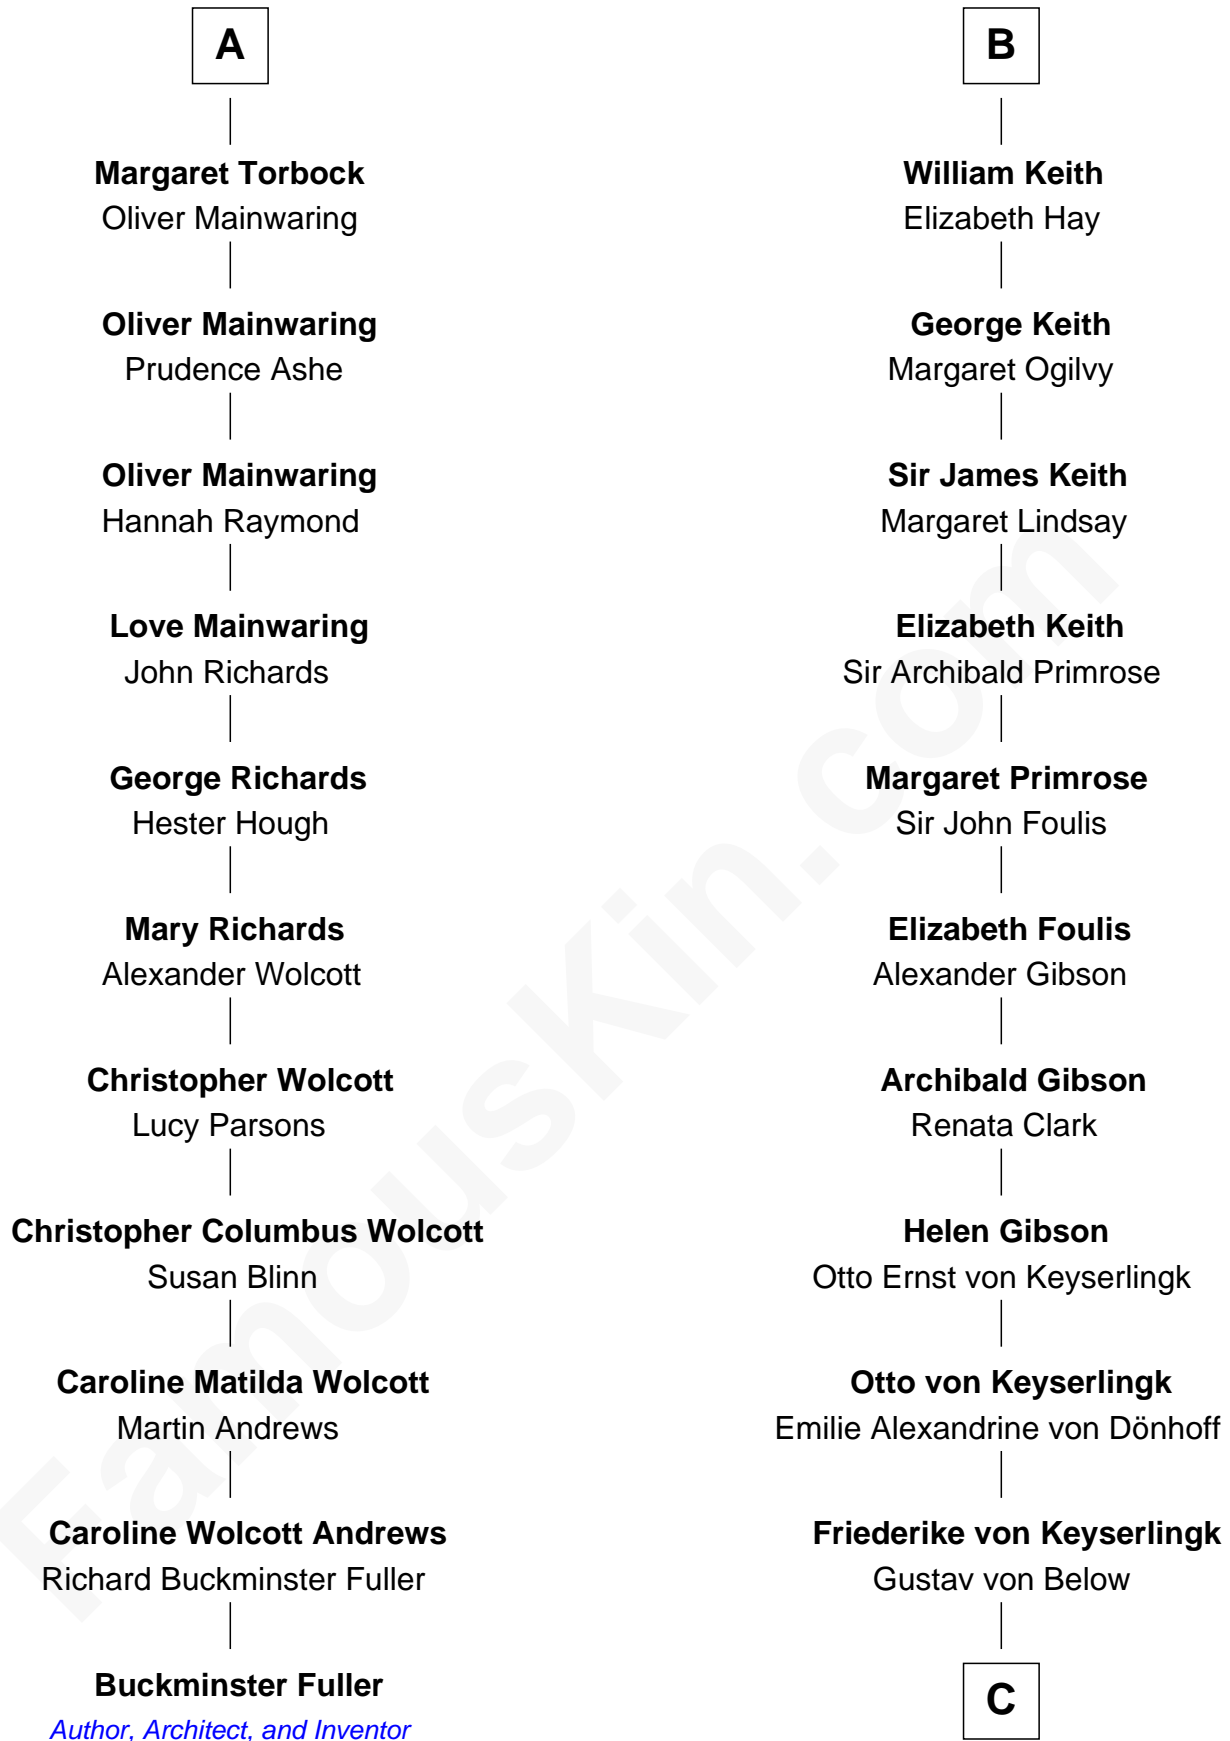

FamousKin.com Relationship Chart of

Buckminster Fuller

Author, Architect, and Inventor

17th cousin 3 times removed of

Wernher von Braun

Rocket Scientist

C

Karl Emil Gustav von Below

Eleonore Melitta Behrend

Marie Eleonore Dorothea von Below

Wernher von Quistorp

Emmy von Quistorp

Magnus von Braun

Wernher von Braun

Rocket Scientist