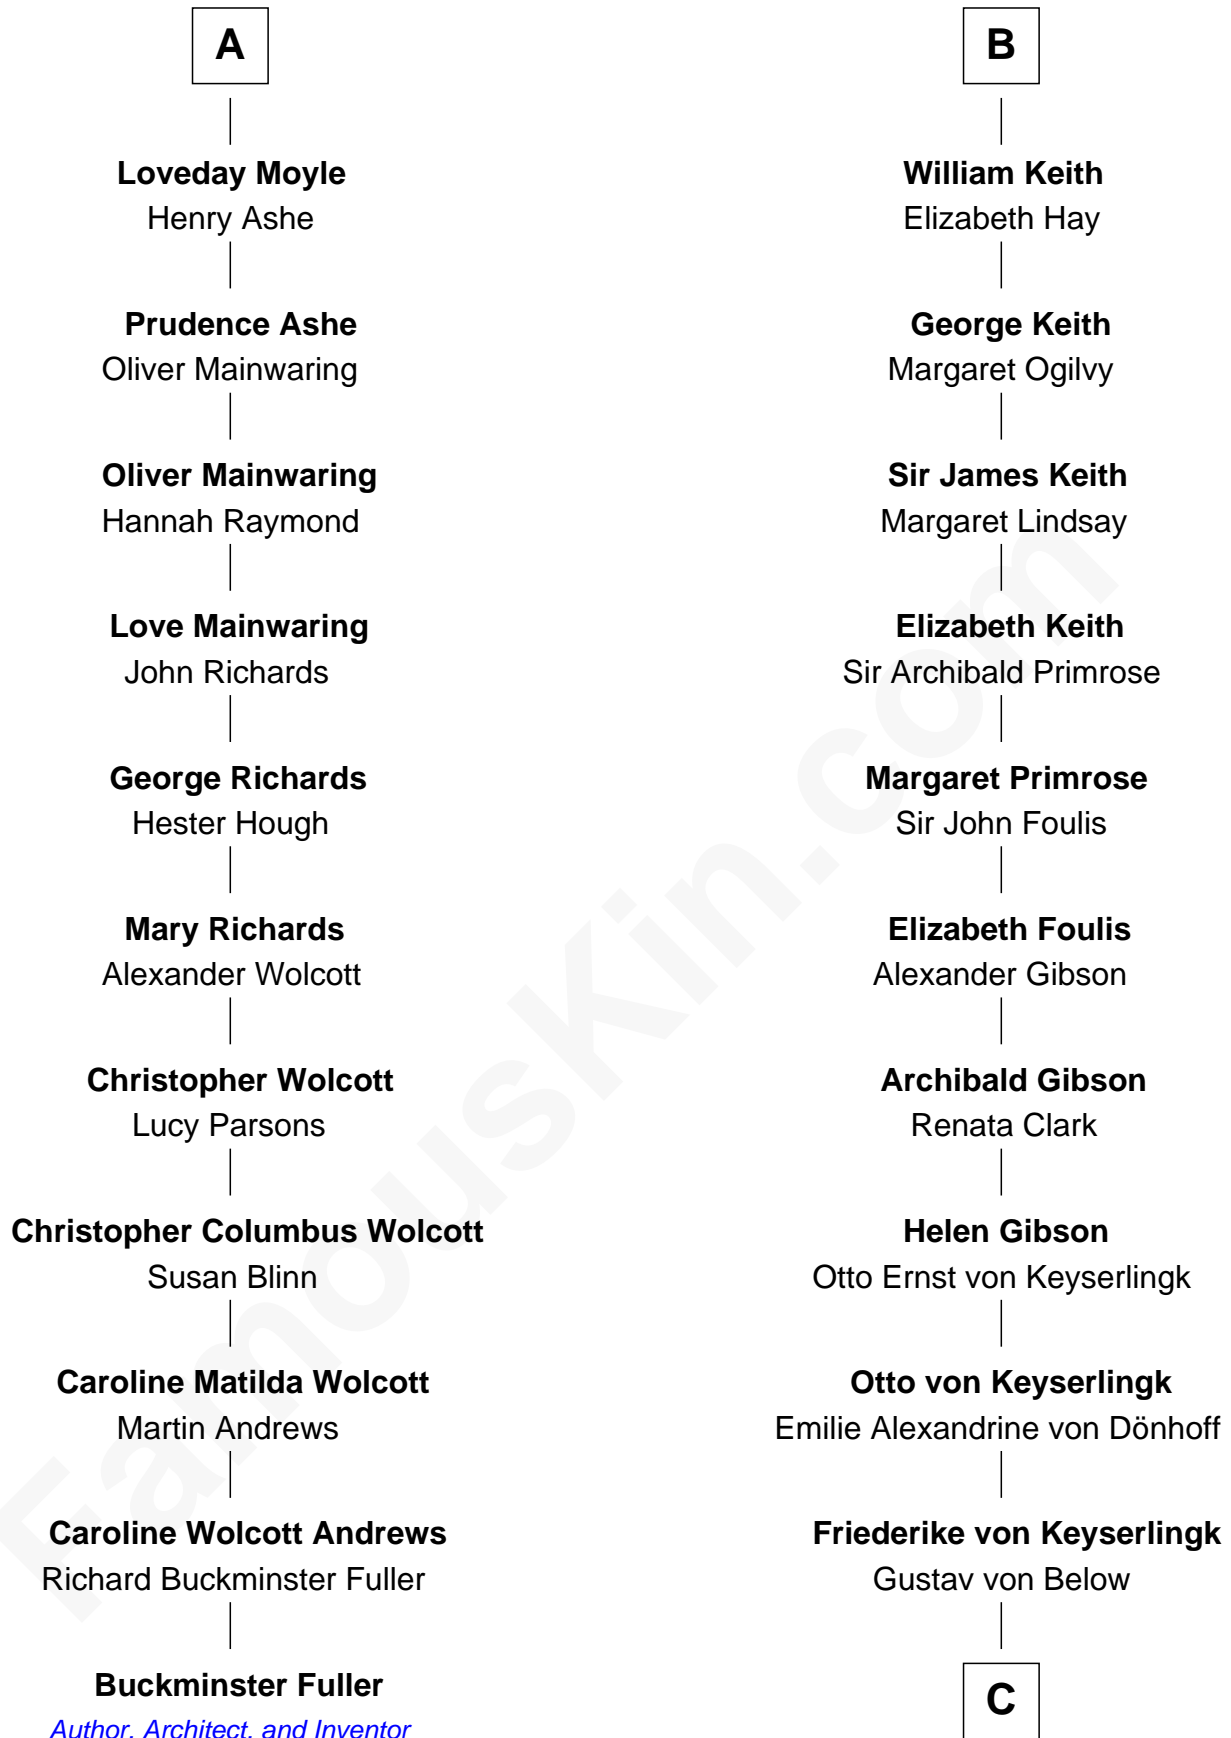

FamousKin.com Relationship Chart of

Buckminster Fuller

Author, Architect, and Inventor

17th cousin 3 times removed of

Wernher von Braun

Rocket Scientist

Thomas Holand
Joan Plantagenet

John de Holand
Elizabeth of Lancaster

Sir Thomas de Holand
Alice Fitzalan

John Holand

Margaret de Holand
Sir John Beaufort

Robert Holand
Margaret - - - - -

Joan Beaufort
James I, King of Scotland

Jane Holand
John Kendall

Annabella Stewart
Sir George Gordon

Walter Kendall
Jane Rous

Elizabeth Gordon
William Keith

Lawrence Kendall
Katherine Munday

Robert Keith
Elizabeth Douglas

Mary Kendall
Richard Moyle

William Keith
Margaret Keith

A

B

C

Karl Emil Gustav von Below

Eleonore Melitta Behrend

Marie Eleonore Dorothea von Below

Wernher von Quistorp

Emmy von Quistorp

Magnus von Braun

Wernher von Braun