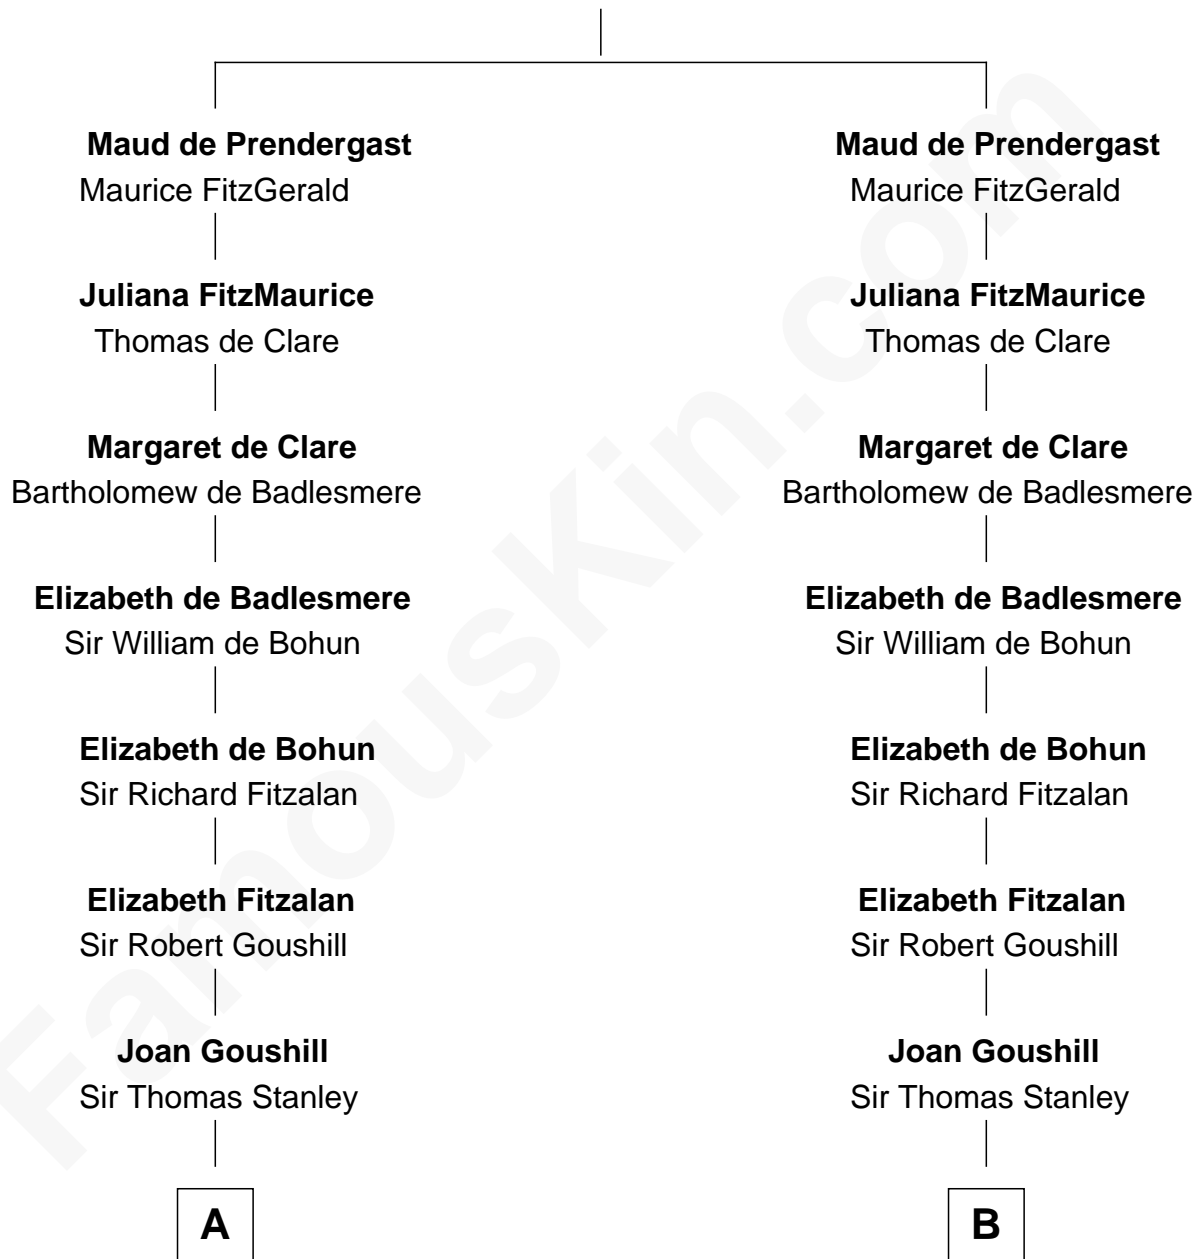

## Relationship Chart of

### Buckminster Fuller

*Author, Architect, and Inventor*

16th cousin 5 times removed of

### Richard Henry Lee

*Signer of the Declaration of Independence*

### Sir Gerald de Prendergast

-----

**A**

**Sir John Stanley**  
Elizabeth Weever

**Margery Stanley**  
Sir William Torbock

**Thomas Torbock**  
Elizabeth Moore

**William Torbock**  
Catherine Gerard

**Margaret Torbock**  
Oliver Mainwaring