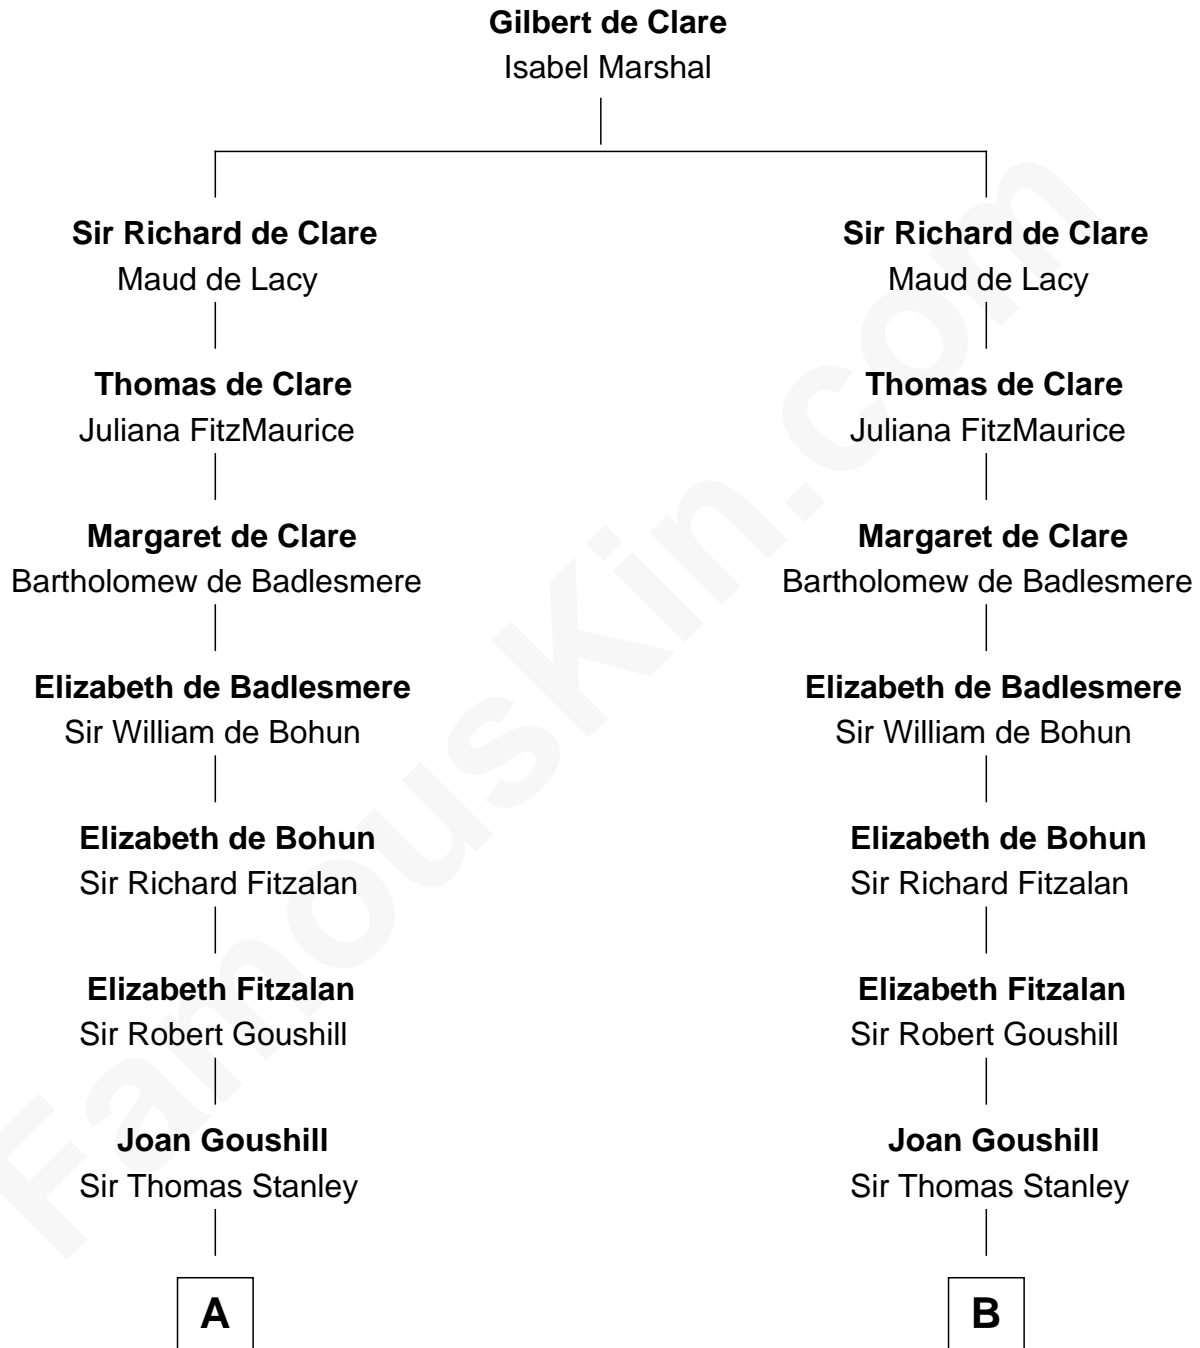

FamousKin.com

Relationship Chart of

Buckminster Fuller

Author, Architect, and Inventor

16th cousin 5 times removed of

Richard Henry Lee

Signer of the Declaration of Independence

A

Sir John Stanley
Elizabeth Weever

Margery Stanley
Sir William Torbock

Thomas Torbock
Elizabeth Moore

William Torbock
Catherine Gerard

Margaret Torbock
Oliver Mainwaring

Oliver Mainwaring
Prudence Ashe

Oliver Mainwaring
Hannah Raymond