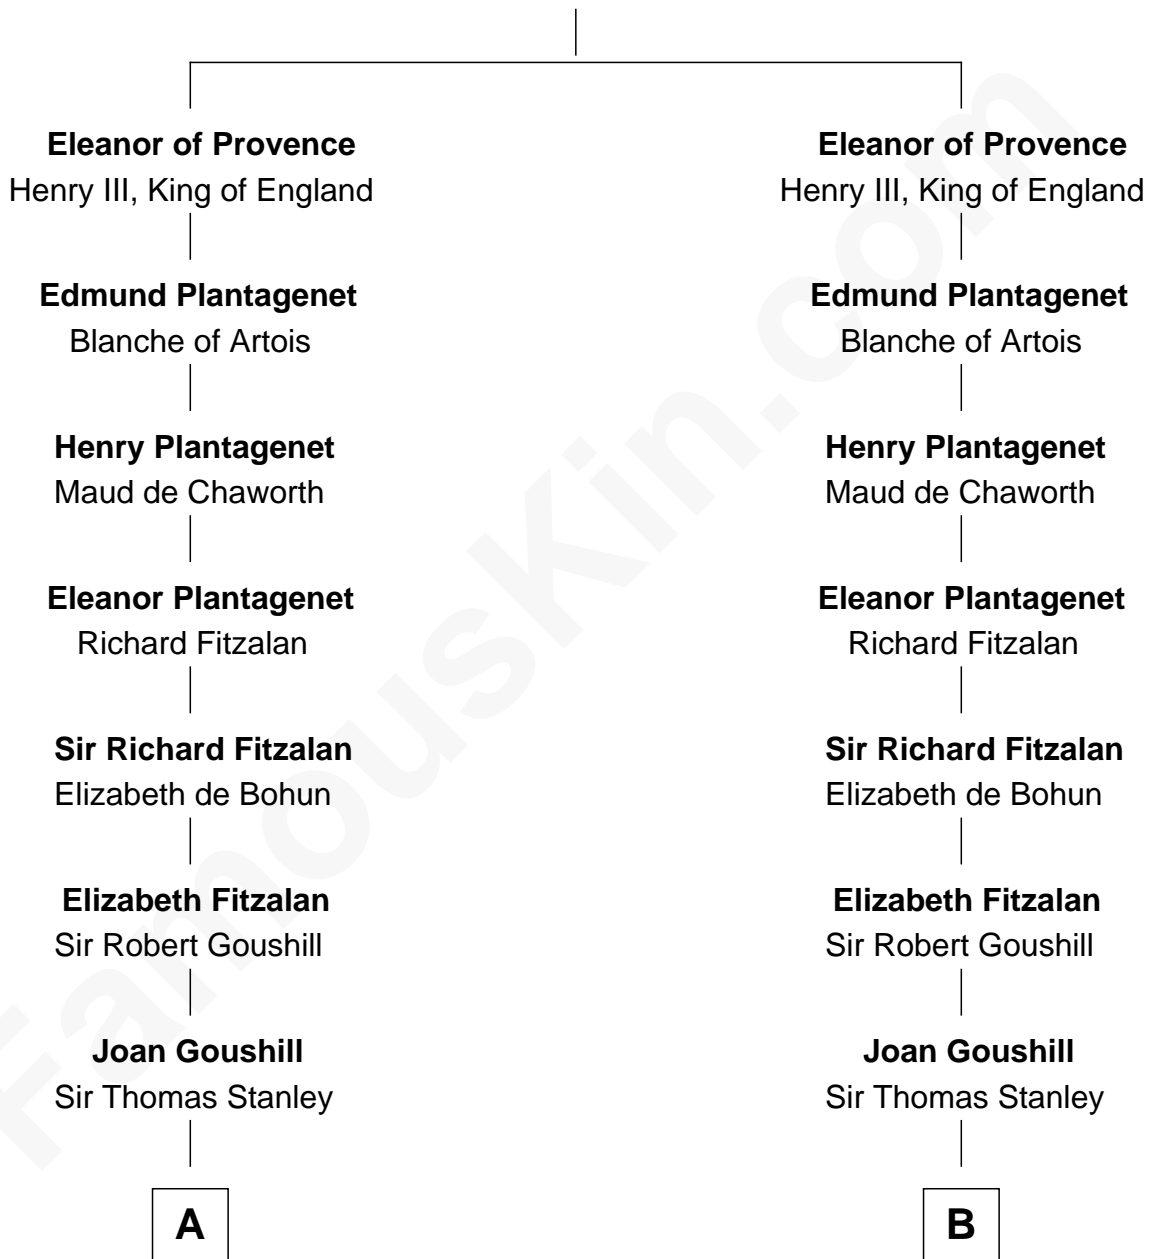

FamousKin.com

Relationship Chart of

Buckminster Fuller

Author, Architect, and Inventor

16th cousin 5 times removed of

Richard Henry Lee

Signer of the Declaration of Independence

Ramon Berenguer IV of Provence

Beatrice of Savoy

A

Sir John Stanley
Elizabeth Weever

Margery Stanley
Sir William Torbock

Thomas Torbock
Elizabeth Moore

William Torbock
Catherine Gerard

Margaret Torbock
Oliver Mainwaring

Oliver Mainwaring
Prudence Ashe

Oliver Mainwaring
Hannah Raymond

Love Mainwaring
John Richards

George Richards
Hester Hough

Mary Richards
Alexander Wolcott

C

B

Katherine Stanley
Sir John Savage

Dulcia Savage
Sir Henry Bold