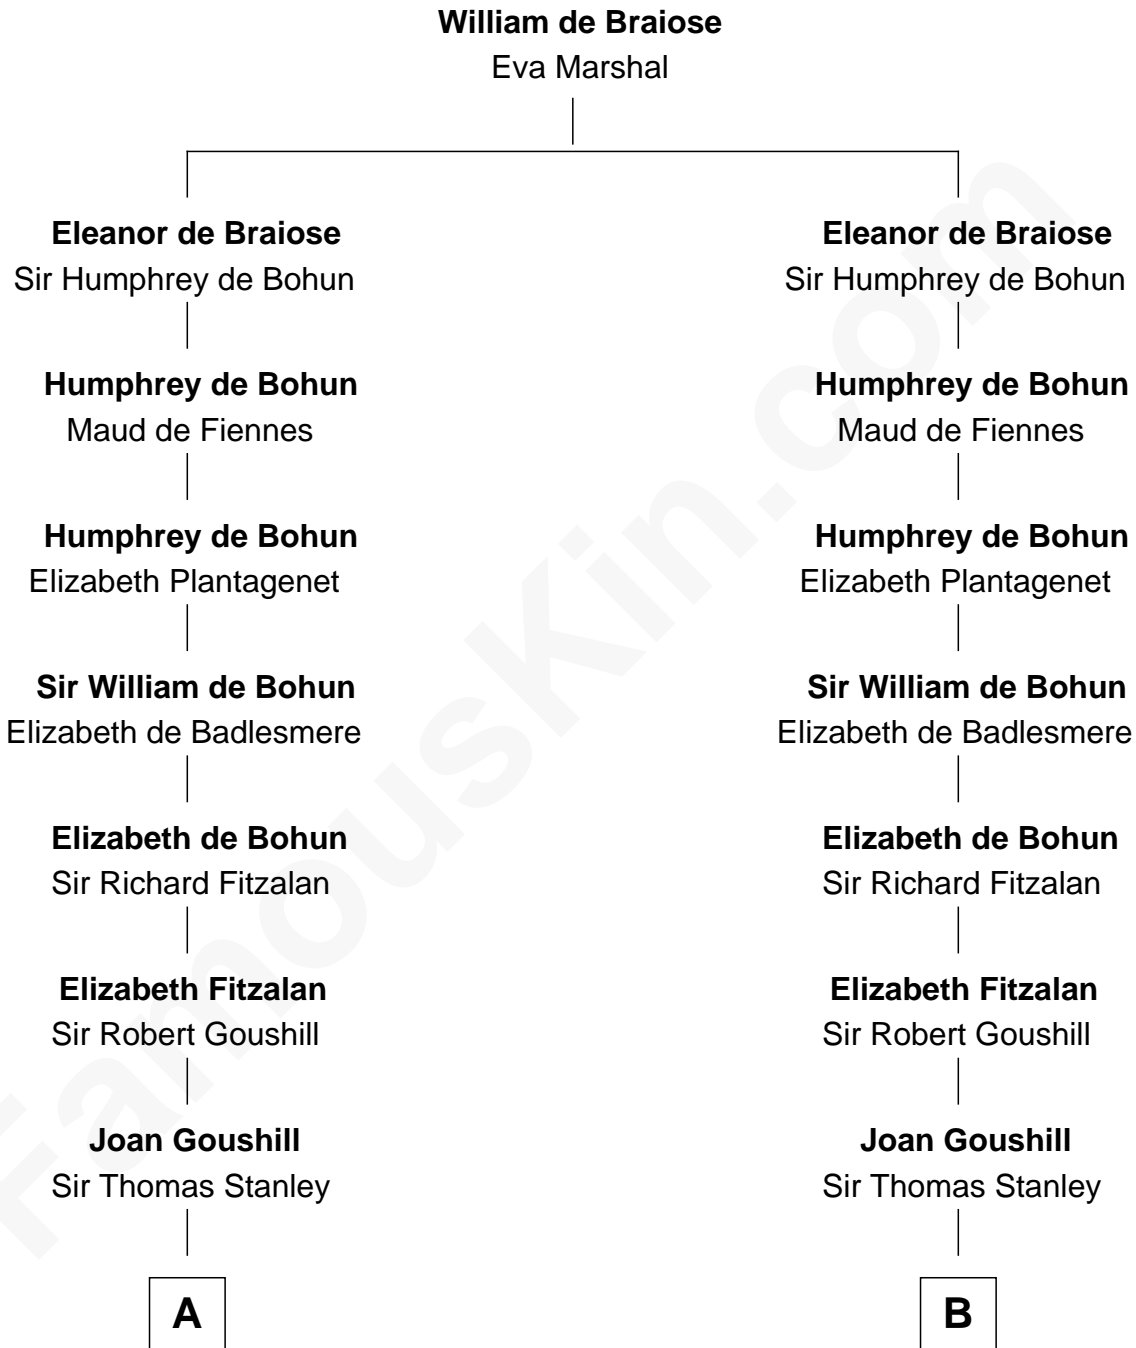

## Relationship Chart of

### Buckminster Fuller

*Author, Architect, and Inventor*

16th cousin 5 times removed of

### Richard Henry Lee

*Signer of the Declaration of Independence*

**A**

**Sir John Stanley**  
Elizabeth Weever

**Margery Stanley**  
Sir William Torbock

**Thomas Torbock**  
Elizabeth Moore

**William Torbock**  
Catherine Gerard

**Margaret Torbock**  
Oliver Mainwaring

**Oliver Mainwaring**  
Prudence Ashe

**Oliver Mainwaring**  
Hannah Raymond

**Love Mainwaring**  
John Richards

**George Richards**  
Hester Hough

**Mary Richards**  
Alexander Wolcott