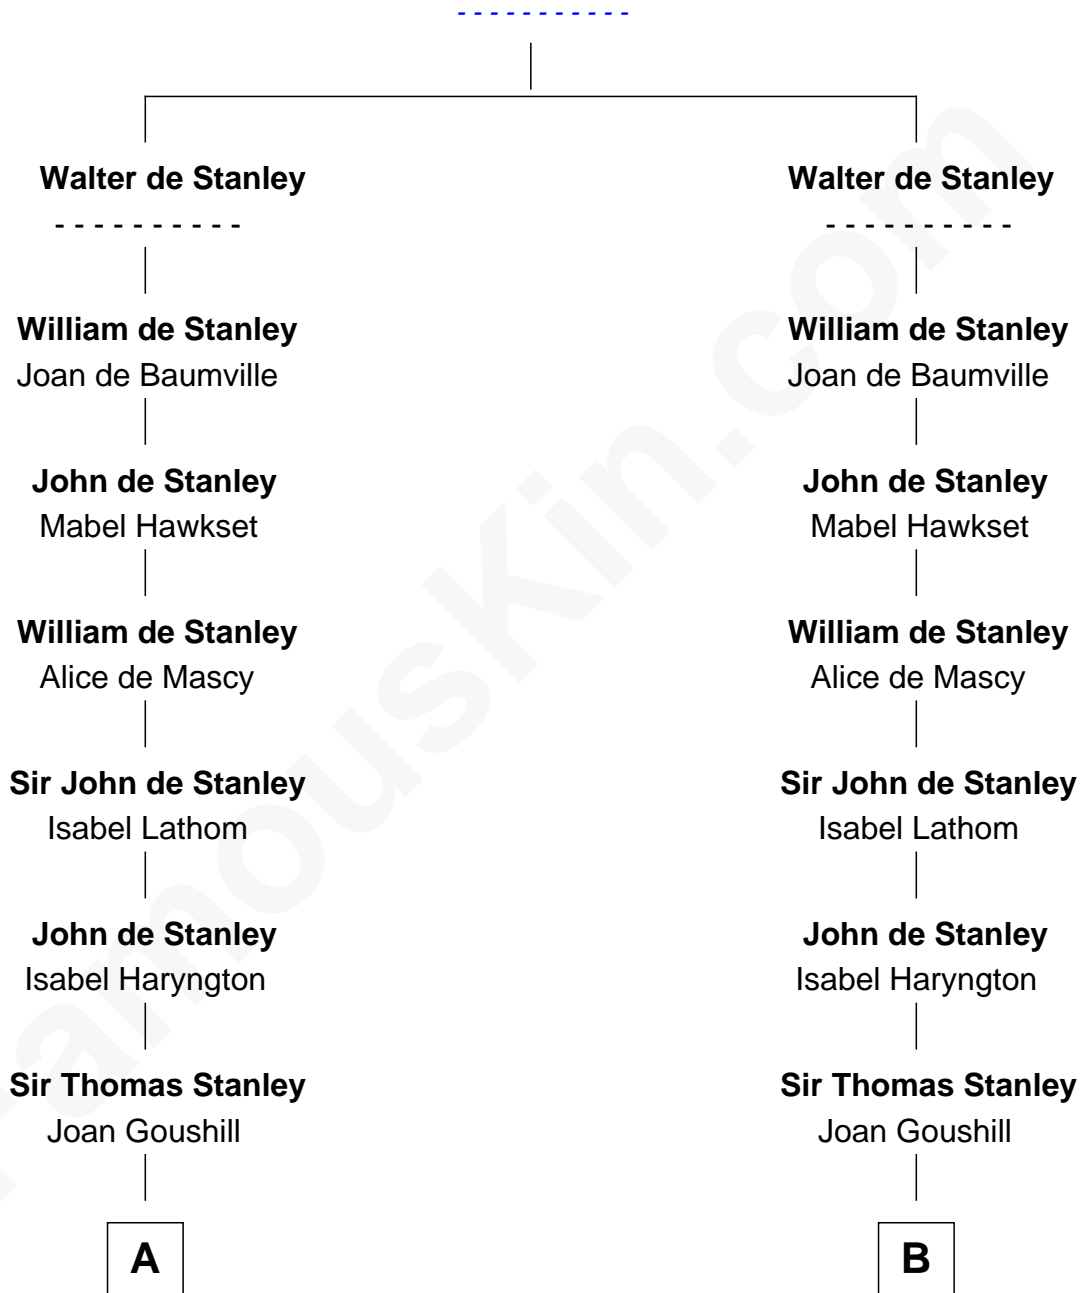

# FamousKin.com

## Relationship Chart of Buckminster Fuller

*Author, Architect, and Inventor*

16th cousin 5 times removed of

**Richard Henry Lee**

*Signer of the Declaration of Independence*

**William de Stanley**

**A**

**Sir John Stanley**  
Elizabeth Weever

**Margery Stanley**  
Sir William Torbock

**Thomas Torbock**  
Elizabeth Moore

**William Torbock**  
Catherine Gerard

**Margaret Torbock**  
Oliver Mainwaring

**Oliver Mainwaring**  
Prudence Ashe

**Oliver Mainwaring**  
Hannah Raymond