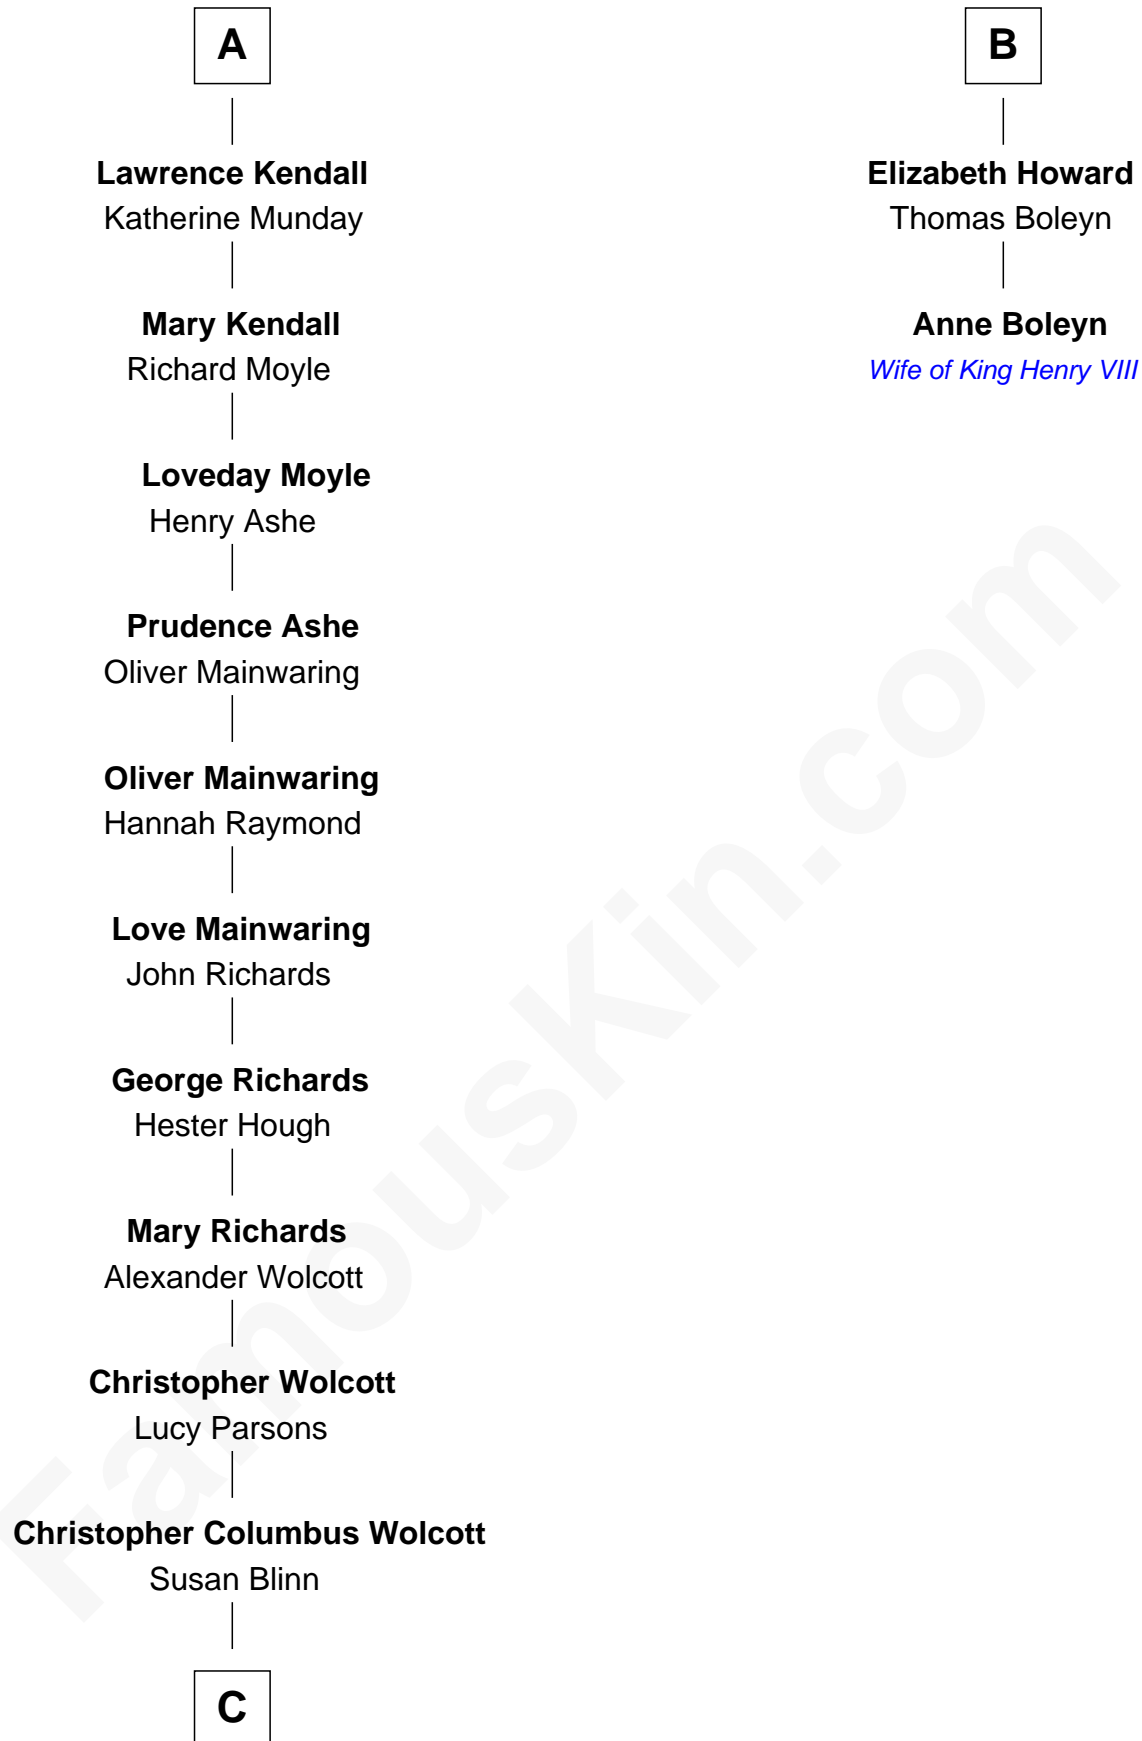

FamousKin.com

Relationship Chart of

Buckminster Fuller

Author, Architect, and Inventor

8th cousin 11 times removed of

Anne Boleyn

2nd Wife of King Henry VIII

C

—
Caroline Matilda Wolcott

Martin Andrews

—
Caroline Wolcott Andrews

Richard Buckminster Fuller

—
Buckminster Fuller

Author, Architect, and Inventor

FamousKin.com