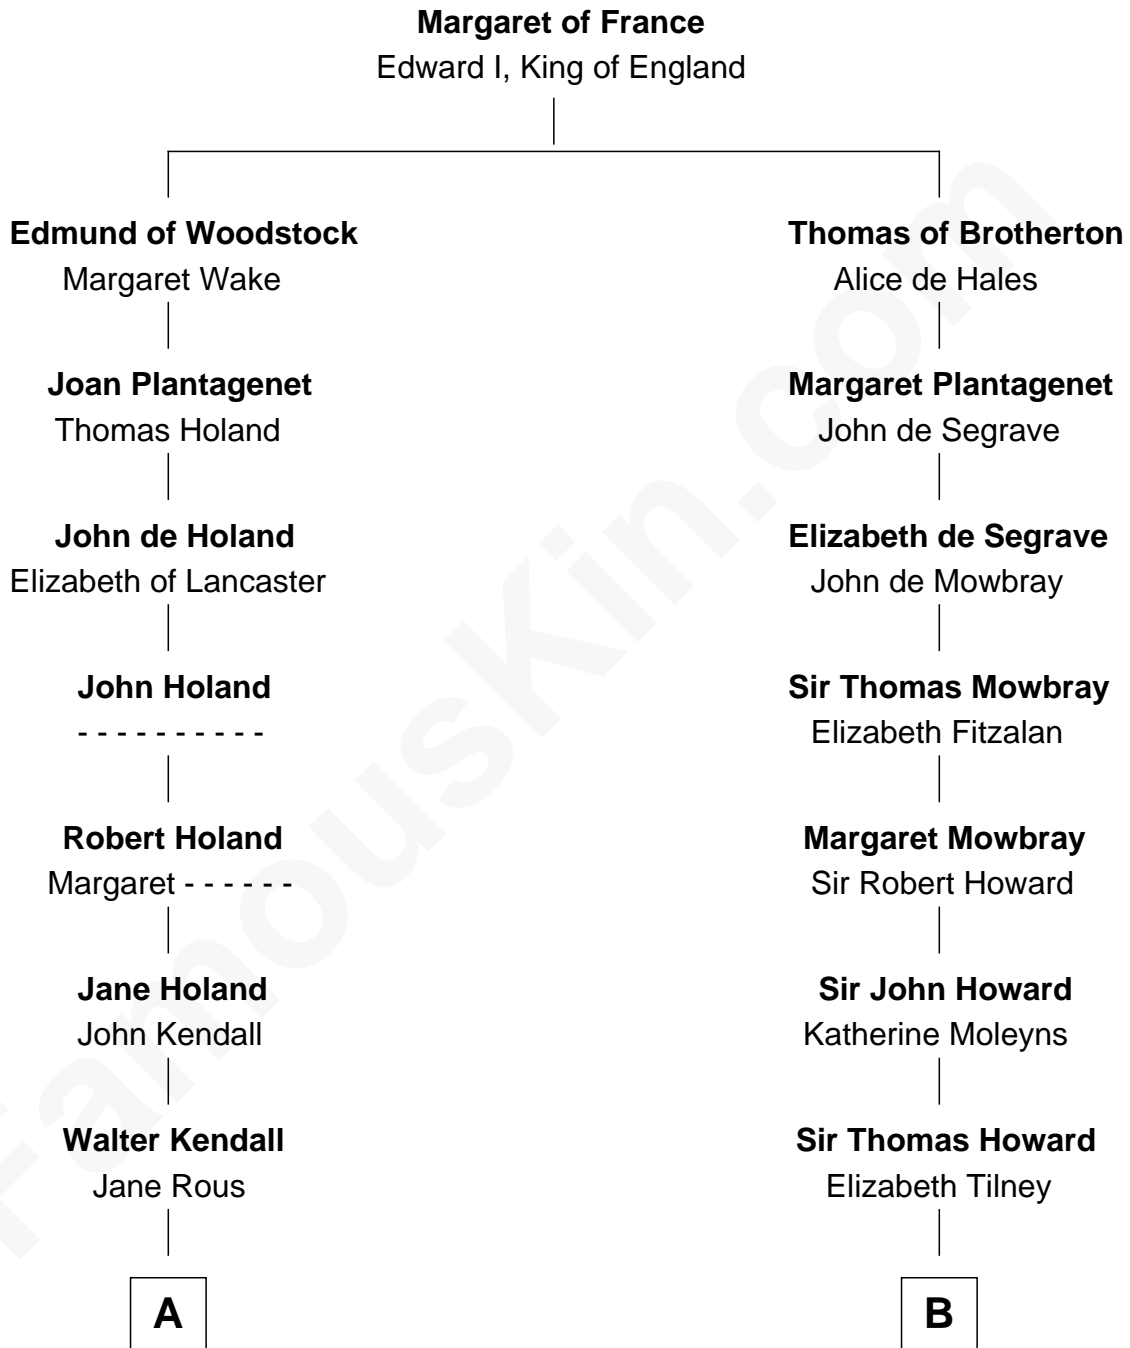

FamousKin.com

Relationship Chart of

Buckminster Fuller

Author, Architect, and Inventor

8th cousin 11 times removed of

Anne Boleyn

2nd Wife of King Henry VIII

C

—
Caroline Matilda Wolcott

Martin Andrews

—
Caroline Wolcott Andrews

Richard Buckminster Fuller

—
Buckminster Fuller

Author, Architect, and Inventor

FamousKin.com