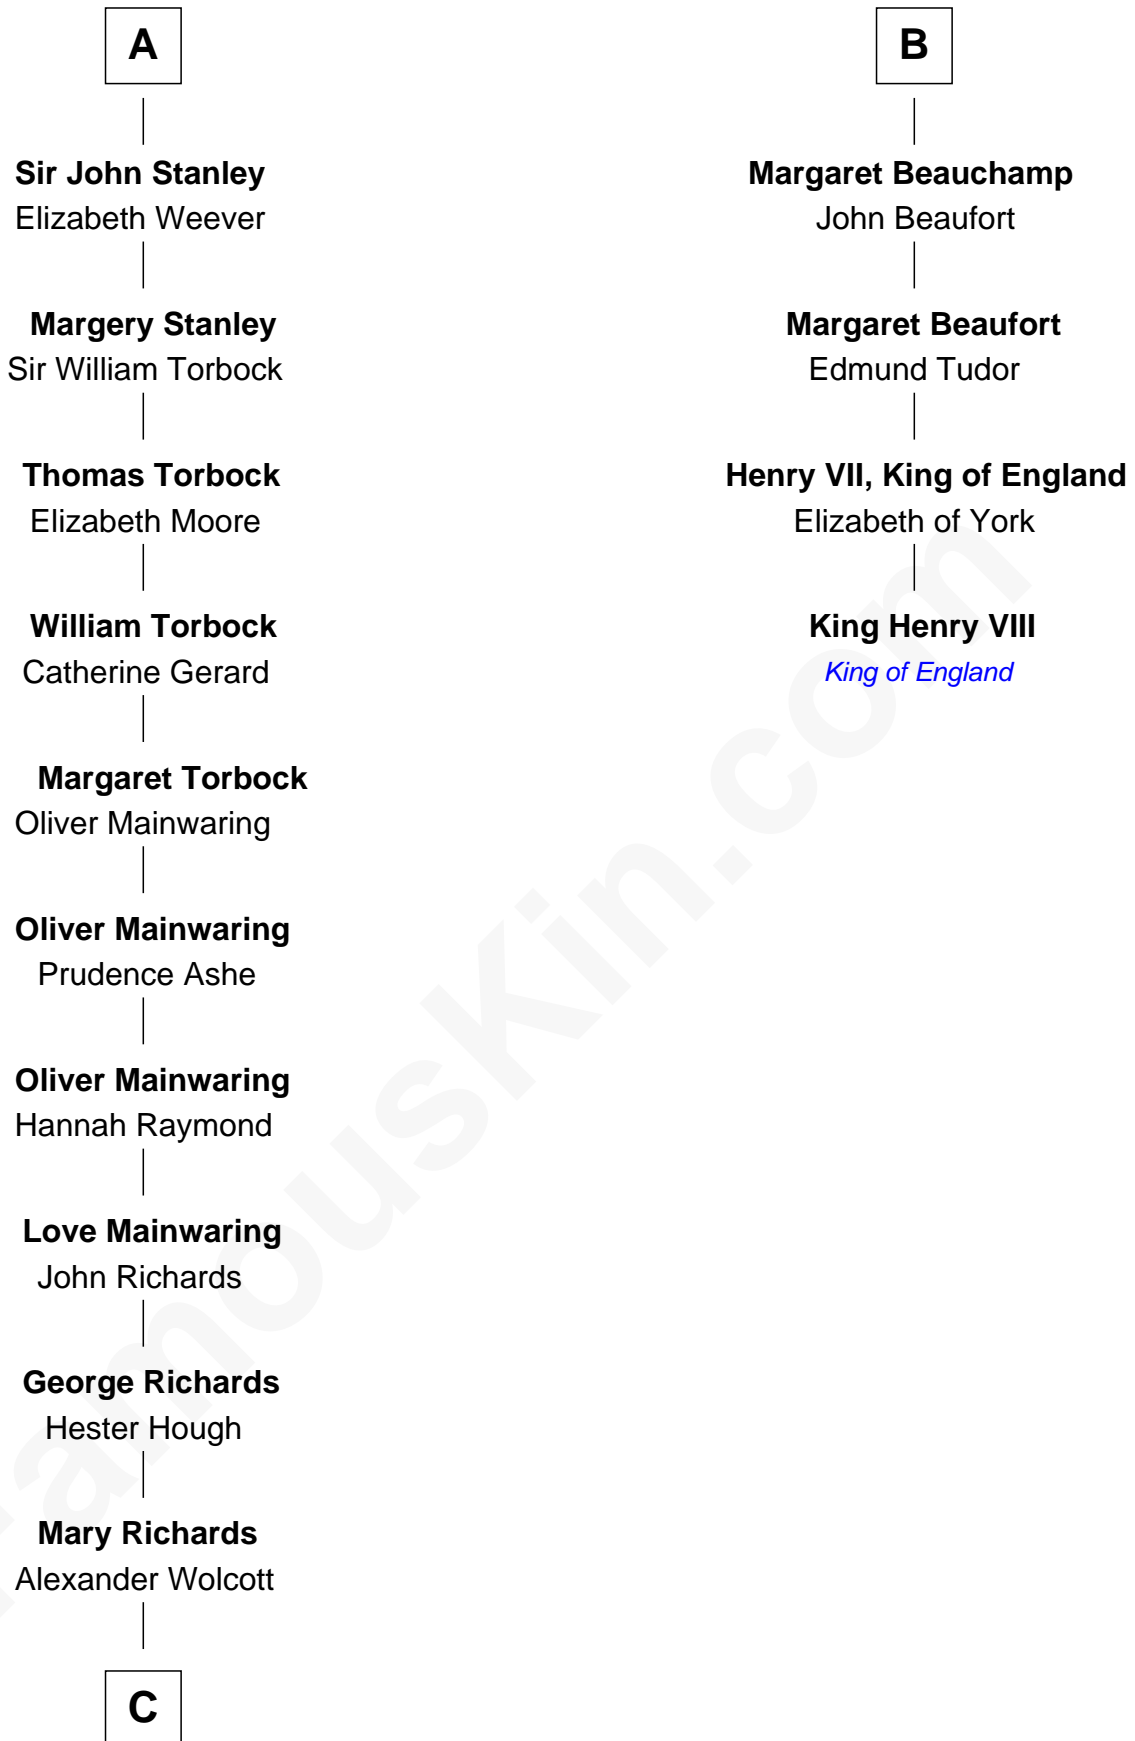

FamousKin.com

Relationship Chart of

Buckminster Fuller

Author, Architect, and Inventor

10th cousin 11 times removed of

King Henry VIII

King of England

Sir Humphrey de Bohun

Alice de Bohun

Roger de Tony

Alice de Tony

Sir Walter de Beauchamp

Roger de Beauchamp

Sir Roger de Beauchamp

Sibyl de Pateshulle

Sir Roger de Beauchamp

Joan de Clopton

Sir Roger Beauchamp

Mary -----

Sir John Beauchamp

Edith Stourton

B

C

—
Christopher Wolcott