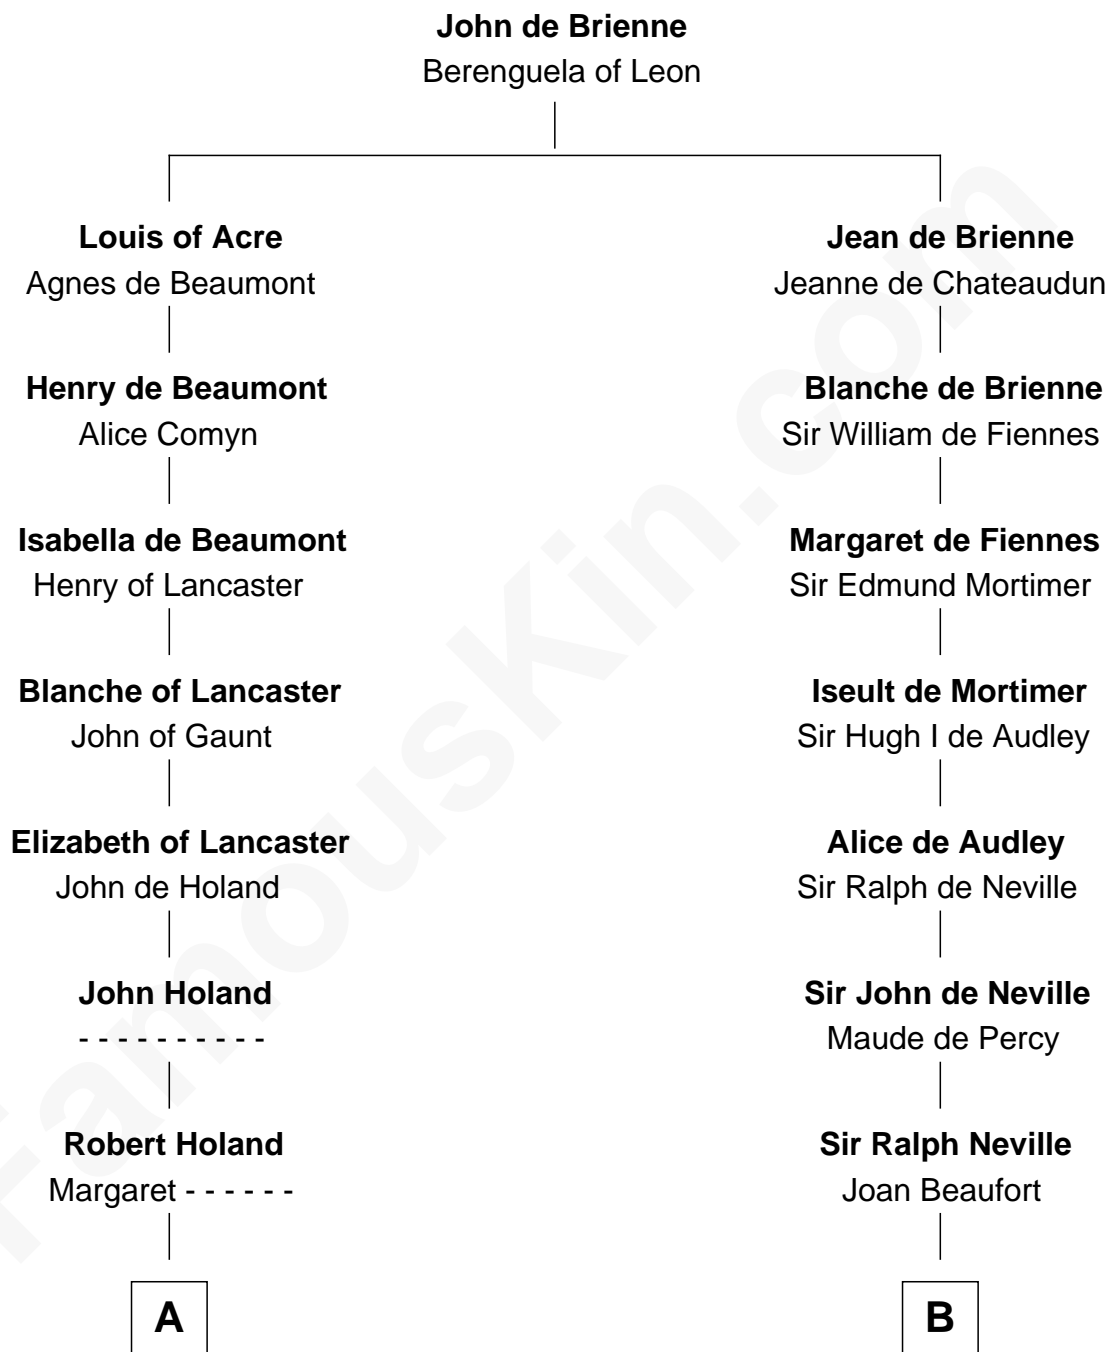

FamousKin.com

Relationship Chart of Buckminster Fuller

Author, Architect, and Inventor

10th cousin 11 times removed of

King Henry VIII

King of England

C

—
Christopher Wolcott

Lucy Parsons

—
Christopher Columbus Wolcott

Susan Blinn

—
Caroline Matilda Wolcott

Martin Andrews

—
Caroline Wolcott Andrews

Richard Buckminster Fuller

—
Buckminster Fuller