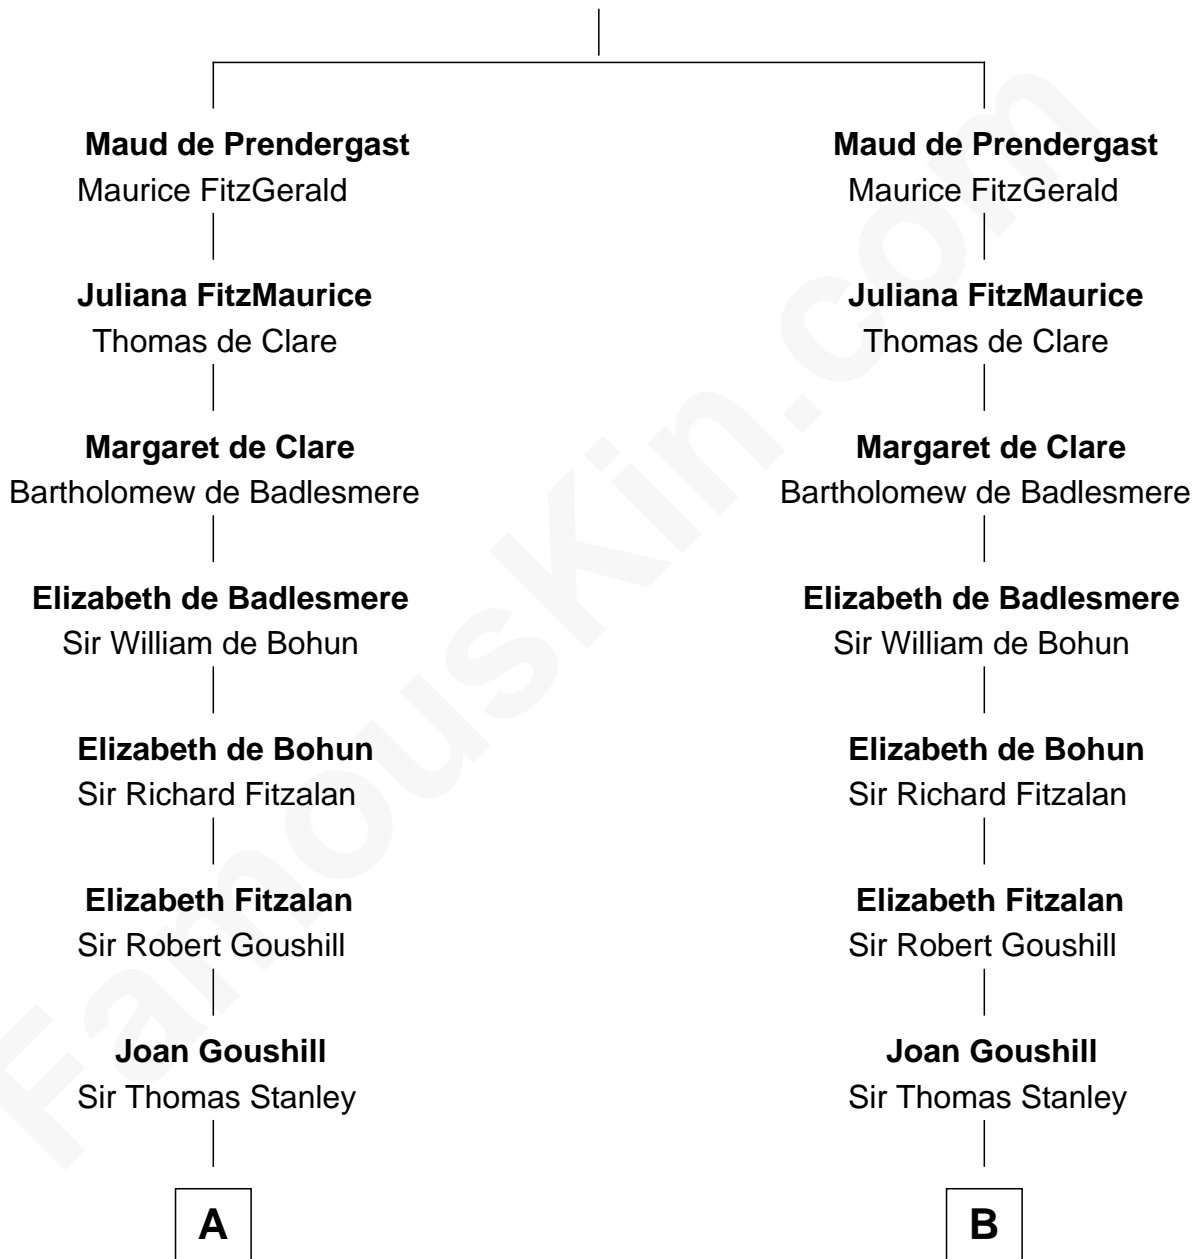

FamousKin.com

Relationship Chart of

Buckminster Fuller

Author, Architect, and Inventor

16th cousin 5 times removed of

Francis Lightfoot Lee

Signer of the Declaration of Independence

Sir Gerald de Prendergast

A

Sir John Stanley
Elizabeth Weever

Margery Stanley
Sir William Torbock

Thomas Torbock
Elizabeth Moore

William Torbock
Catherine Gerard

Margaret Torbock
Oliver Mainwaring

Oliver Mainwaring
Prudence Ashe

Oliver Mainwaring
Hannah Raymond

Love Mainwaring
John Richards

George Richards
Hester Hough

Mary Richards
Alexander Wolcott

C

B

Katherine Stanley
Sir John Savage

Dulcia Savage
Sir Henry Bold

Maud Bold
Thomas Gerard