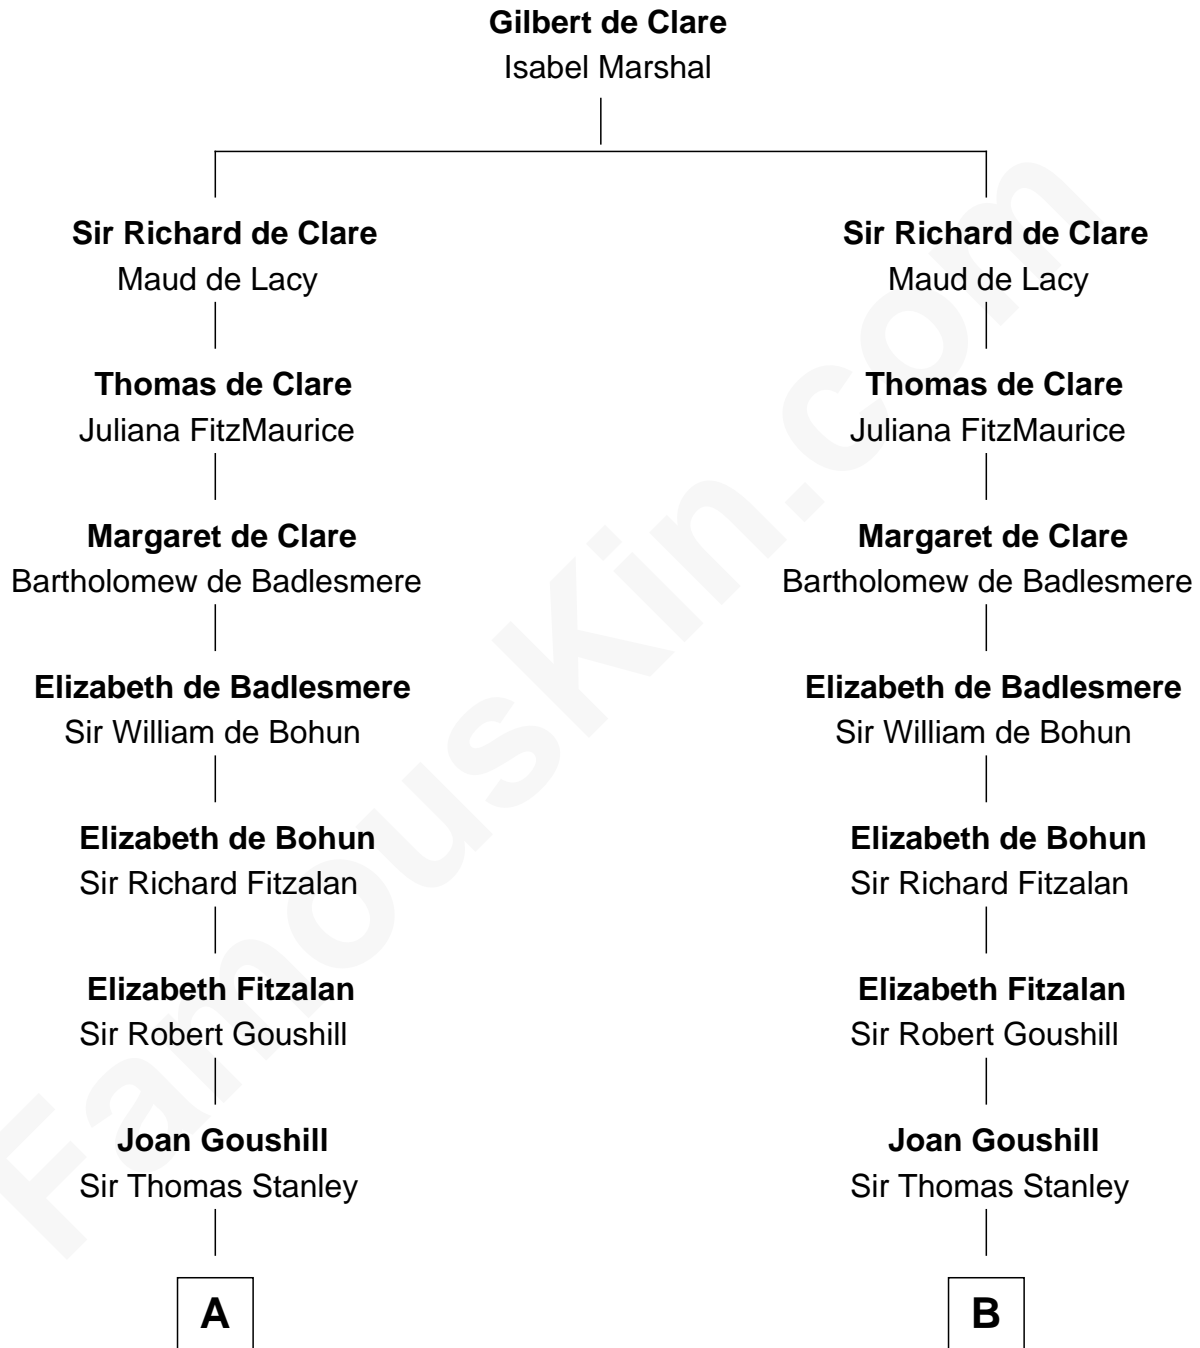

FamousKin.com

Relationship Chart of

Buckminster Fuller

Author, Architect, and Inventor

16th cousin 5 times removed of

Francis Lightfoot Lee

Signer of the Declaration of Independence

A

Sir John Stanley
Elizabeth Weever

Margery Stanley
Sir William Torbock

Thomas Torbock
Elizabeth Moore

William Torbock
Catherine Gerard

Margaret Torbock
Oliver Mainwaring

Oliver Mainwaring
Prudence Ashe

Oliver Mainwaring
Hannah Raymond