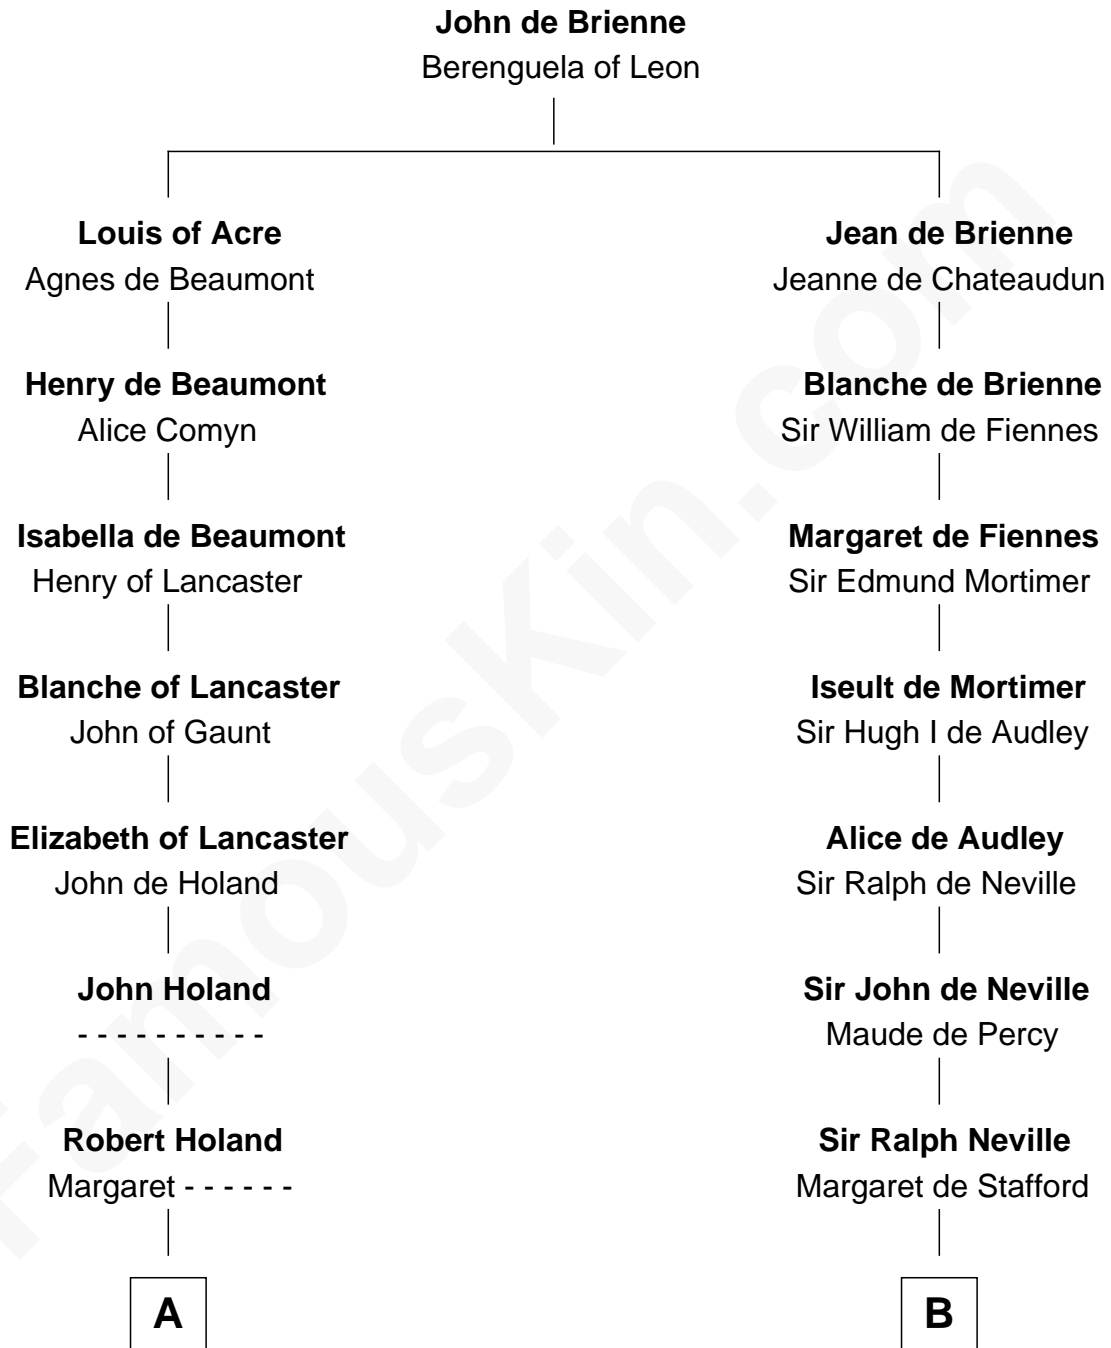

FamousKin.com

Relationship Chart of

Buckminster Fuller

Author, Architect, and Inventor

18th cousin 3 times removed of

Francis Lightfoot Lee

Signer of the Declaration of Independence

C

Christopher Wolcott

Lucy Parsons

Christopher Columbus Wolcott

Susan Blinn

Caroline Matilda Wolcott

Martin Andrews

Caroline Wolcott Andrews

Richard Buckminster Fuller