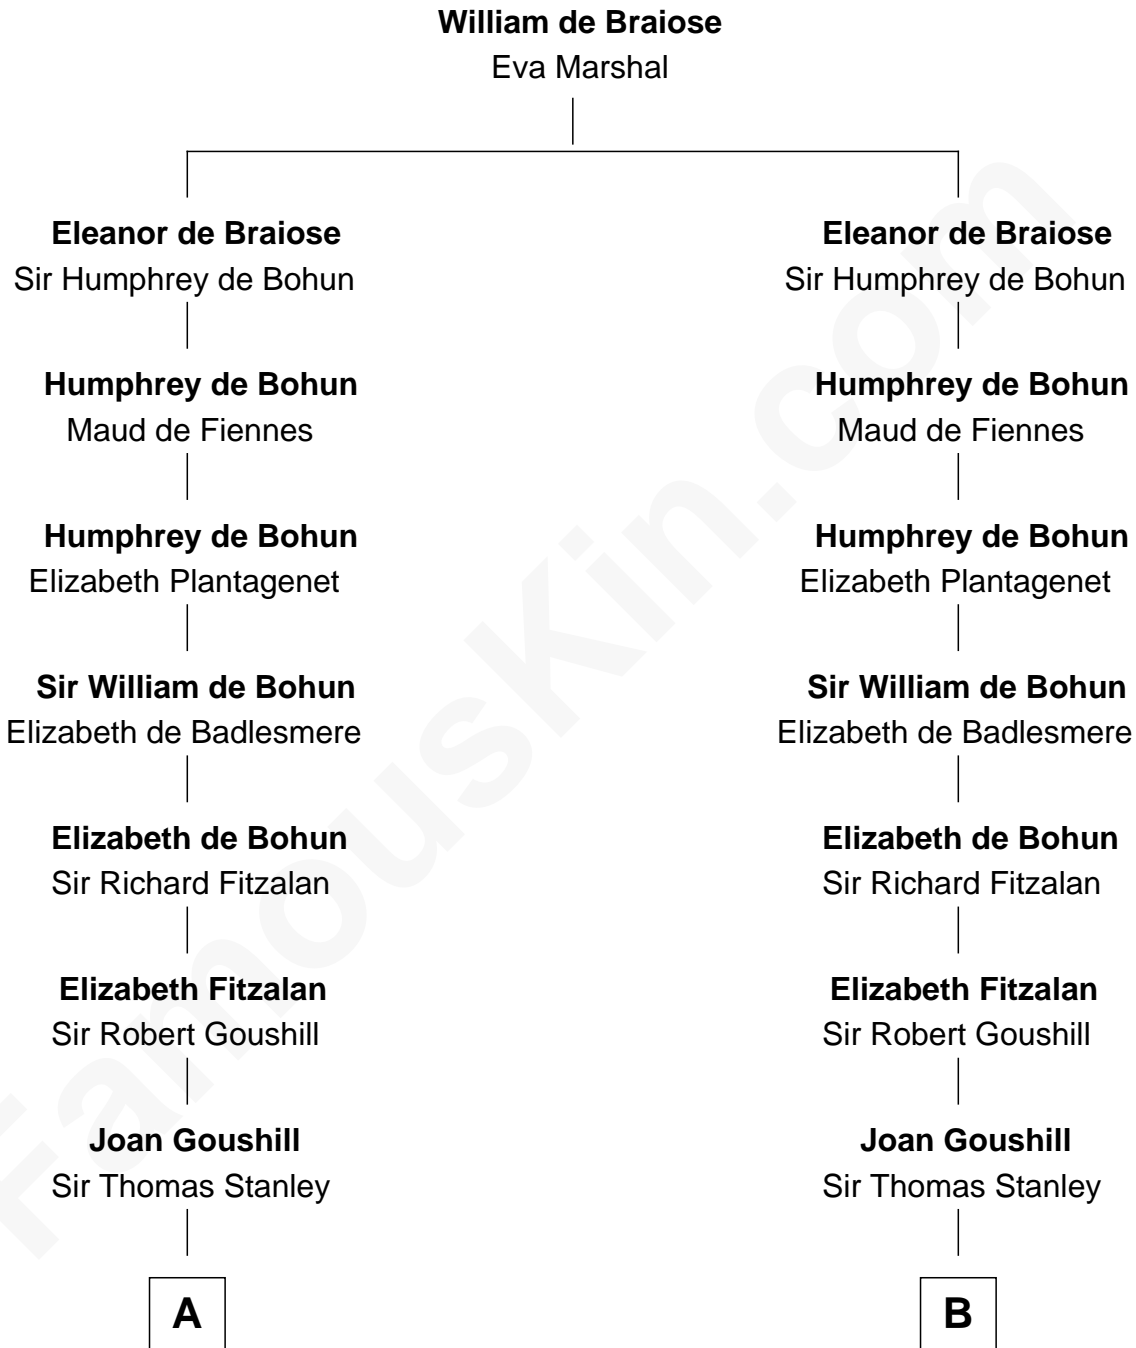

## Relationship Chart of

### Buckminster Fuller

*Author, Architect, and Inventor*

16th cousin 5 times removed of

### Francis Lightfoot Lee

*Signer of the Declaration of Independence*

**A**

**Sir John Stanley**  
Elizabeth Weever

**Margery Stanley**  
Sir William Torbock

**Thomas Torbock**  
Elizabeth Moore

**William Torbock**  
Catherine Gerard