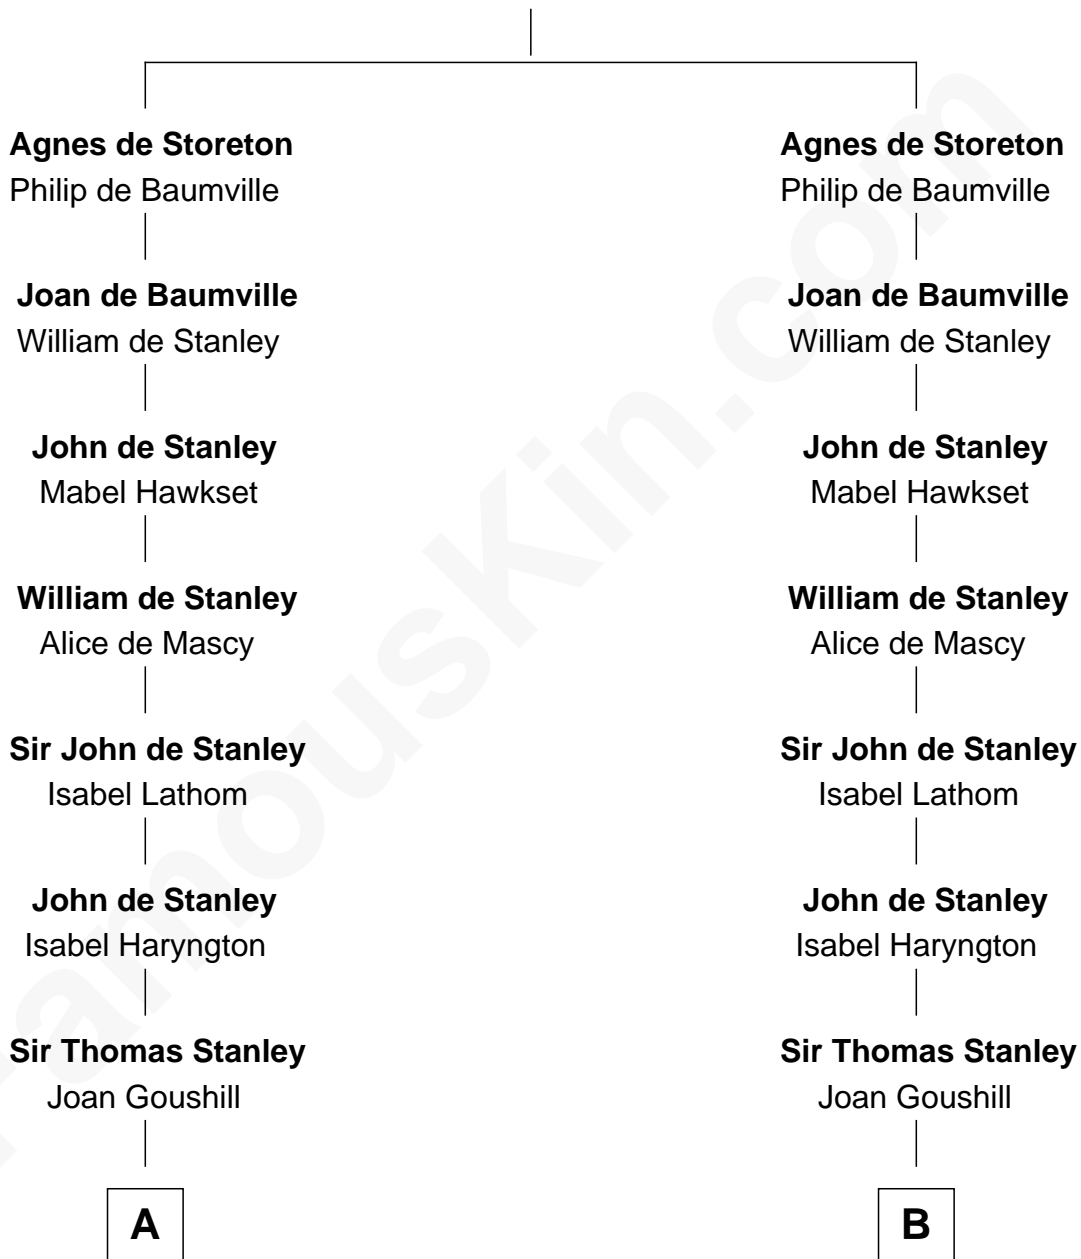

FamousKin.com

Relationship Chart of

Buckminster Fuller

Author, Architect, and Inventor

16th cousin 5 times removed of

Francis Lightfoot Lee

Signer of the Declaration of Independence

Alexander de Storeton

Anabella de Silvester

A

Sir John Stanley
Elizabeth Weever

Margery Stanley
Sir William Torbock

Thomas Torbock
Elizabeth Moore

William Torbock
Catherine Gerard

Margaret Torbock
Oliver Mainwaring

Oliver Mainwaring
Prudence Ashe

Oliver Mainwaring
Hannah Raymond

Love Mainwaring
John Richards

George Richards
Hester Hough

Mary Richards
Alexander Wolcott

C

B

Katherine Stanley
Sir John Savage

Dulcia Savage
Sir Henry Bold