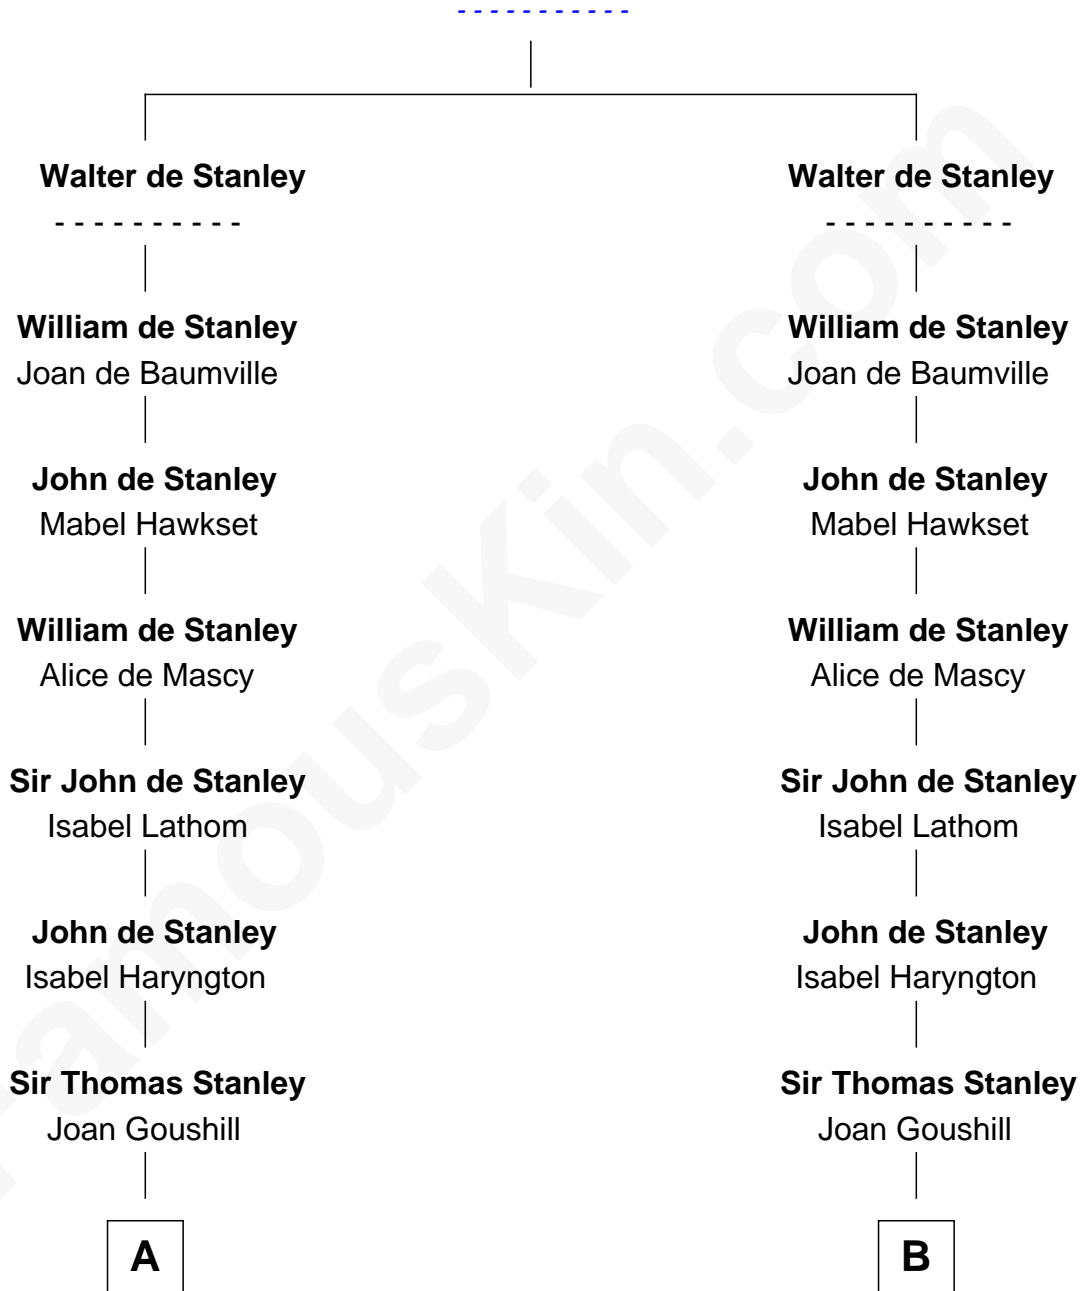

FamousKin.com

Relationship Chart of Buckminster Fuller

Author, Architect, and Inventor

16th cousin 5 times removed of

Francis Lightfoot Lee

Signer of the Declaration of Independence

William de Stanley

A

Sir John Stanley
Elizabeth Weever

Margery Stanley
Sir William Torbock

Thomas Torbock
Elizabeth Moore

William Torbock
Catherine Gerard

Margaret Torbock
Oliver Mainwaring

Oliver Mainwaring
Prudence Ashe

Oliver Mainwaring
Hannah Raymond