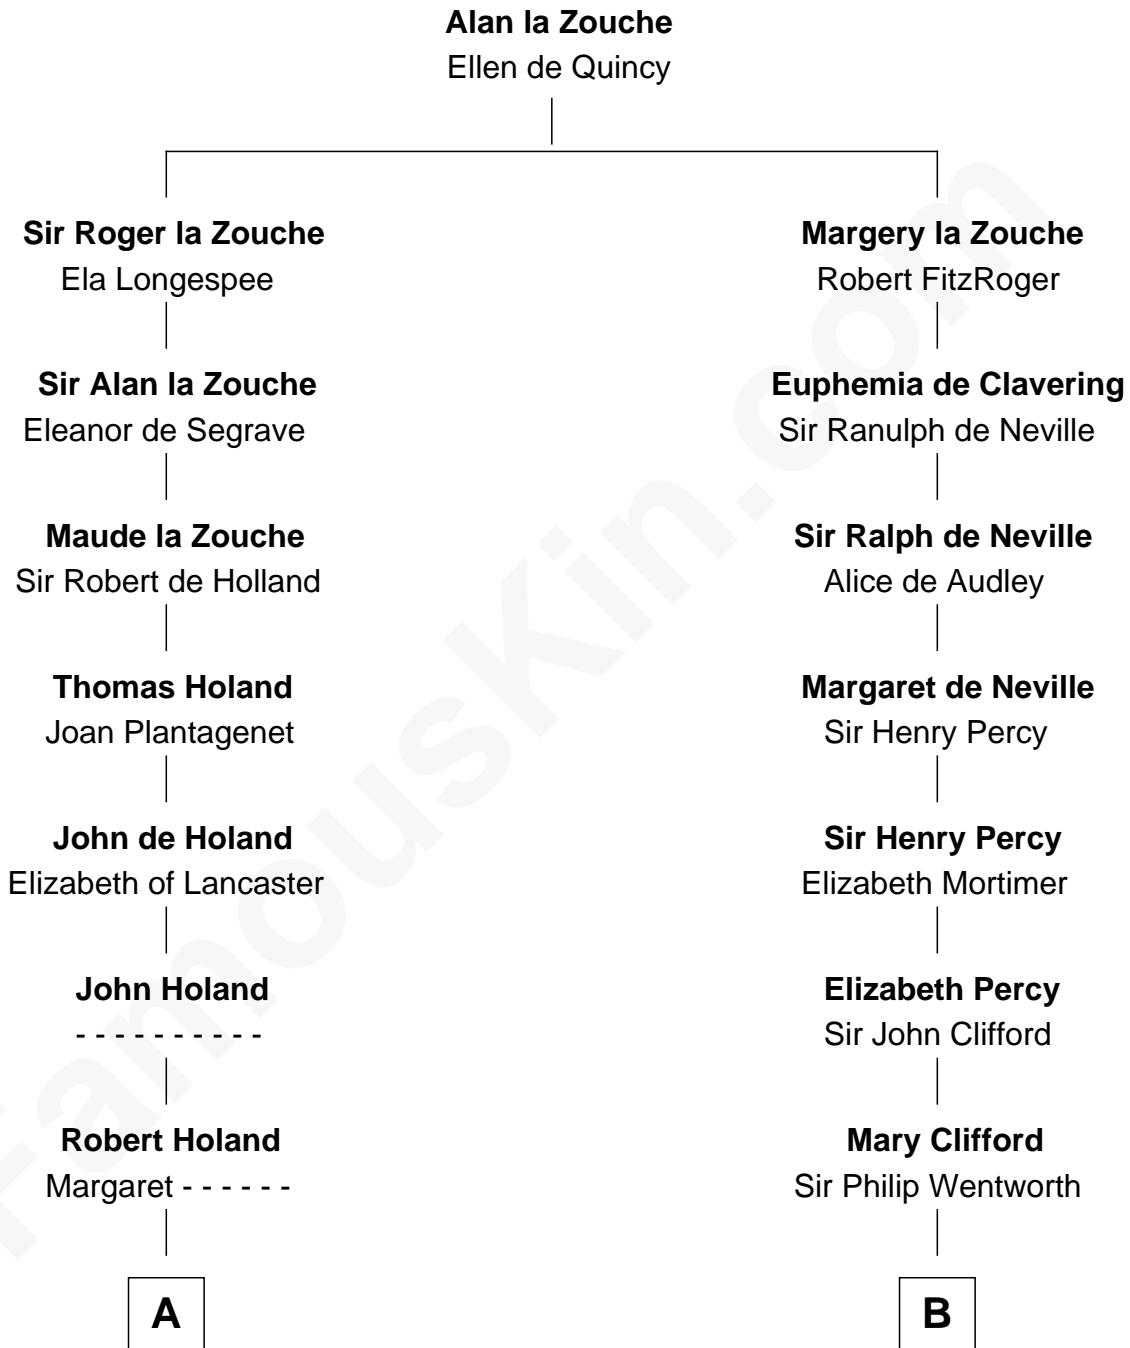

## Relationship Chart of

### Buckminster Fuller

*Author, Architect, and Inventor*

9th cousin 12 times removed of

**Jane Seymour**

*3rd Wife of King Henry VIII*

**C**

—  
**Christopher Wolcott**

Lucy Parsons

—  
**Christopher Columbus Wolcott**

Susan Blinn

—  
**Caroline Matilda Wolcott**

Martin Andrews

—  
**Caroline Wolcott Andrews**

Richard Buckminster Fuller

—  
**Buckminster Fuller**

*Author, Architect, and Inventor*