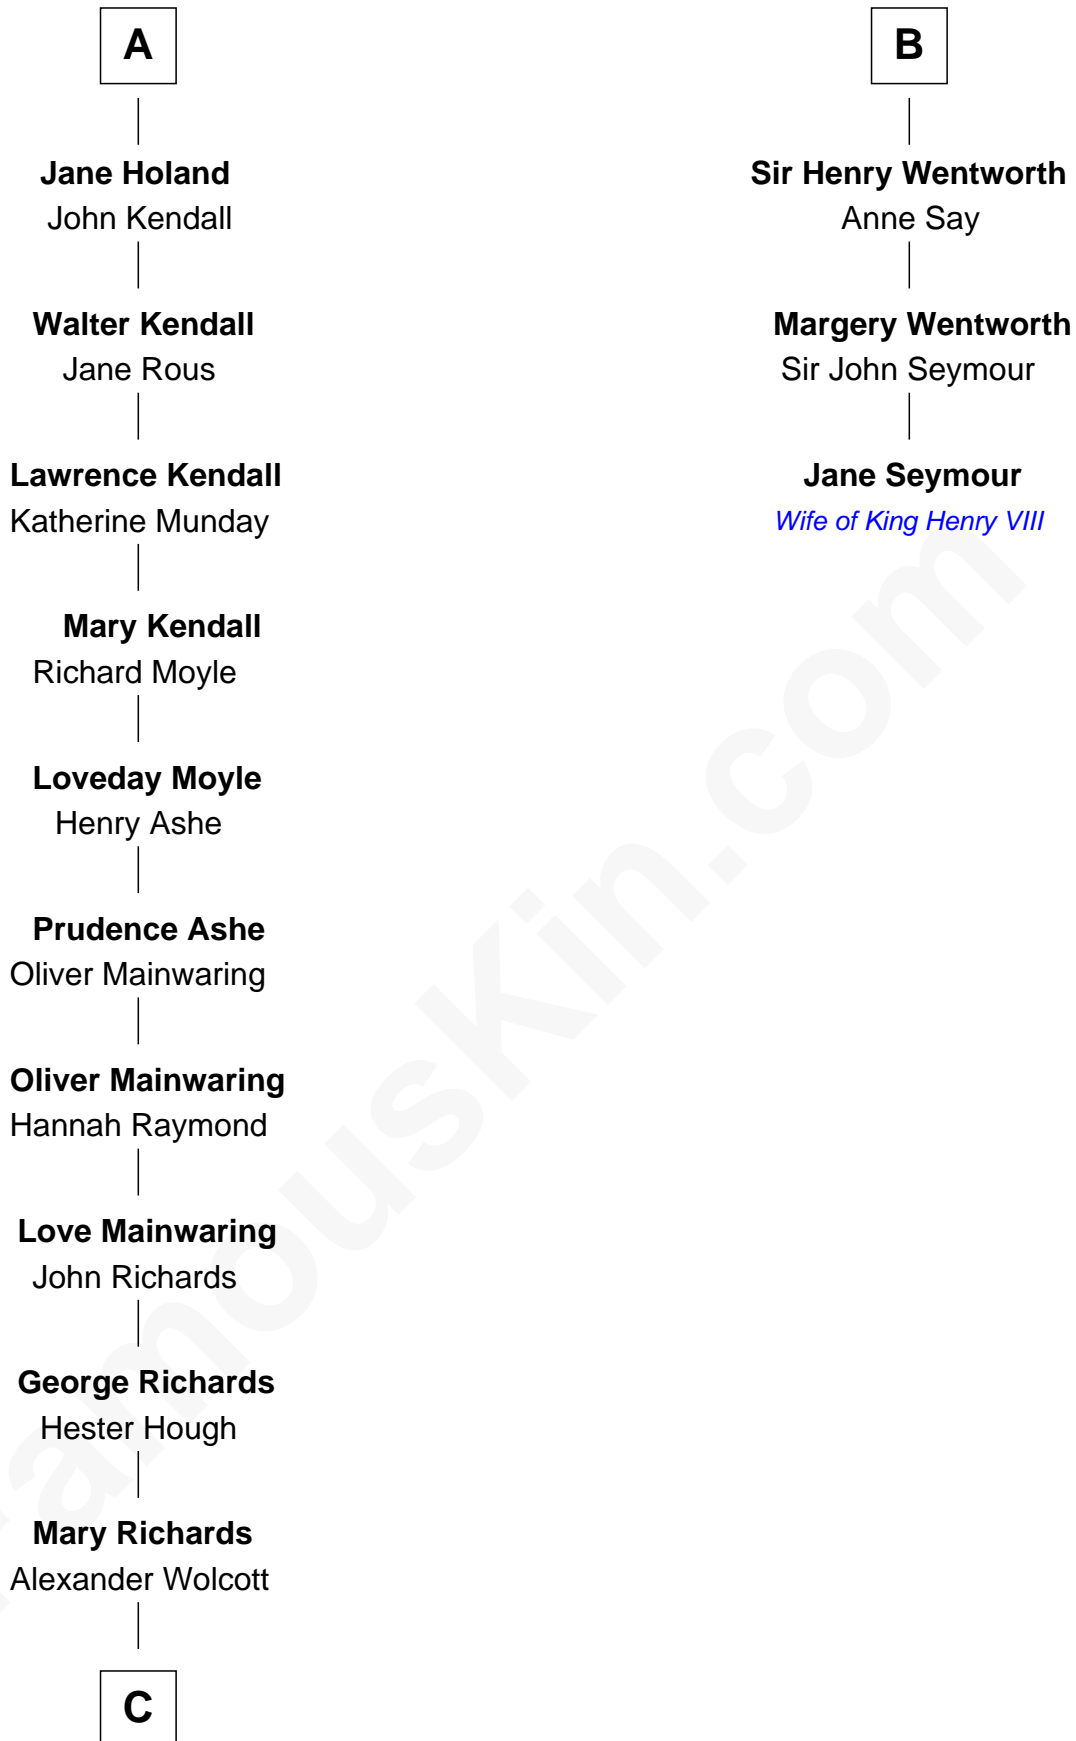

## Relationship Chart of

### Buckminster Fuller

*Author, Architect, and Inventor*

9th cousin 12 times removed of

**Jane Seymour**

*3rd Wife of King Henry VIII*

**C**

—  
**Christopher Wolcott**

Lucy Parsons

—  
**Christopher Columbus Wolcott**

Susan Blinn

—  
**Caroline Matilda Wolcott**

Martin Andrews

—  
**Caroline Wolcott Andrews**

Richard Buckminster Fuller

—  
**Buckminster Fuller**

*Author, Architect, and Inventor*