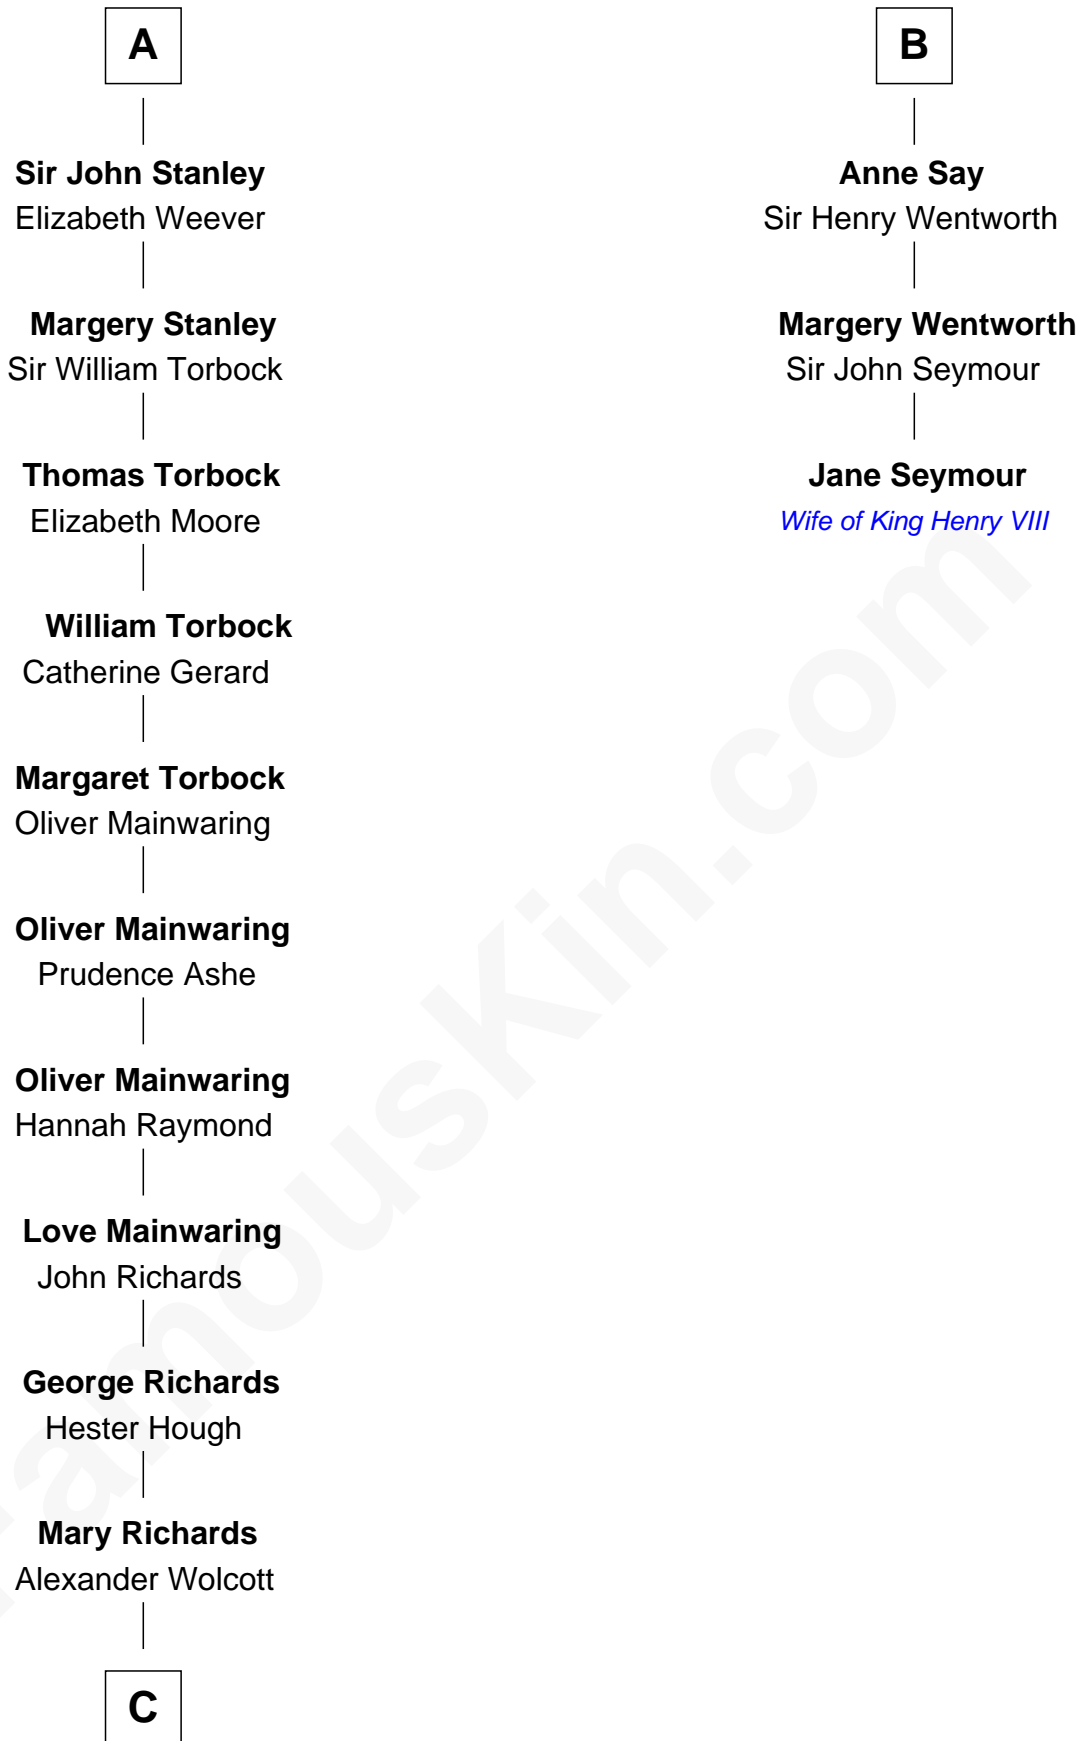

## Relationship Chart of Buckminster Fuller

*Author, Architect, and Inventor*

9th cousin 12 times removed of

**Jane Seymour**

*3rd Wife of King Henry VIII*

**Sir Humphrey de Bohun**

Maud of Eu

**Sir Humphrey de Bohun**

Eleanor de Braiose

**Humphrey de Bohun**

Maud de Fiennes

**Humphrey de Bohun**

Elizabeth Plantagenet

**Sir William de Bohun**

Elizabeth de Badlesmere

**Elizabeth de Bohun**

**Maud de Verdun**

Sir John de Grey

**Sir Roger de Grey**

Elizabeth de Hastings

**Sir Reynold de Grey**

Eleanor le Strange

**Ida Grey**

John Cokayne

**Elizabeth Cokayne**

Sir Laurence Cheney

**Elizabeth Cheney**

Sir John Say

**B**

**C**

—  
**Christopher Wolcott**

Lucy Parsons