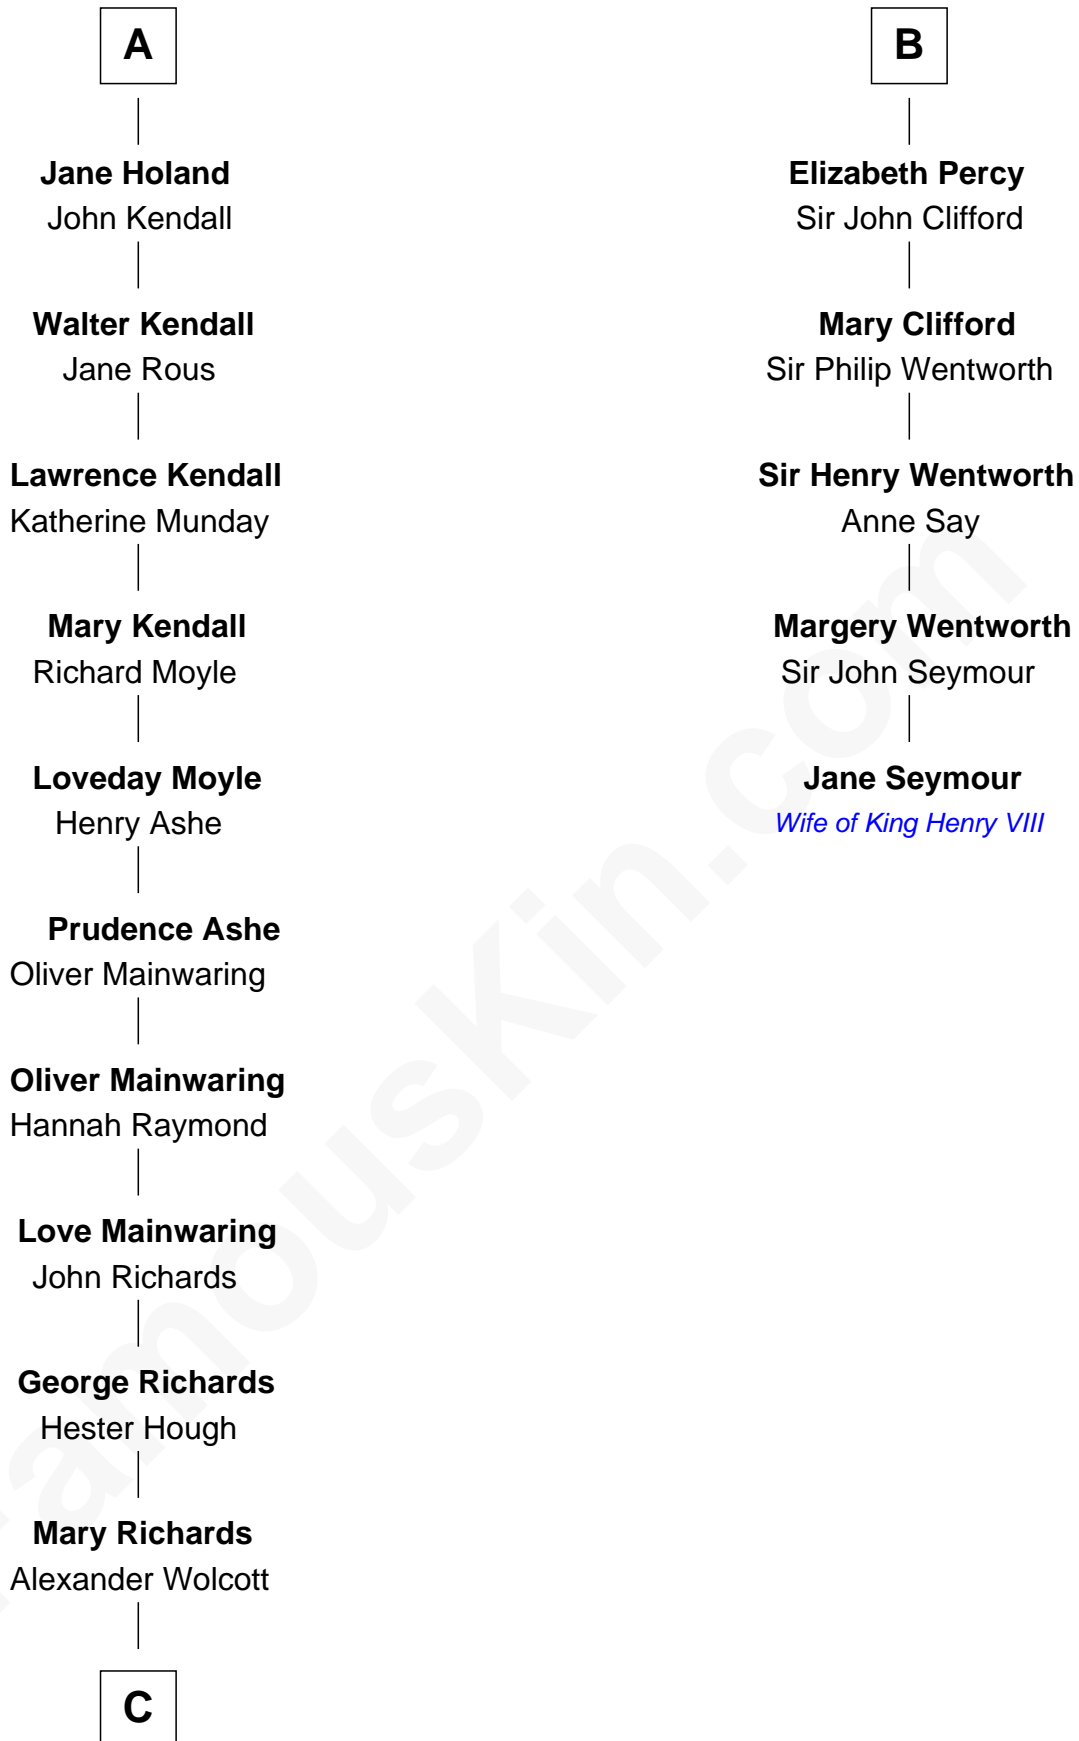

FamousKin.com

Relationship Chart of Buckminster Fuller

Author, Architect, and Inventor

11th cousin 10 times removed of

Jane Seymour

3rd Wife of King Henry VIII

C

—
Christopher Wolcott

Lucy Parsons

—
Christopher Columbus Wolcott

Susan Blinn

—
Caroline Matilda Wolcott

Martin Andrews

—
Caroline Wolcott Andrews

Richard Buckminster Fuller

—
Buckminster Fuller